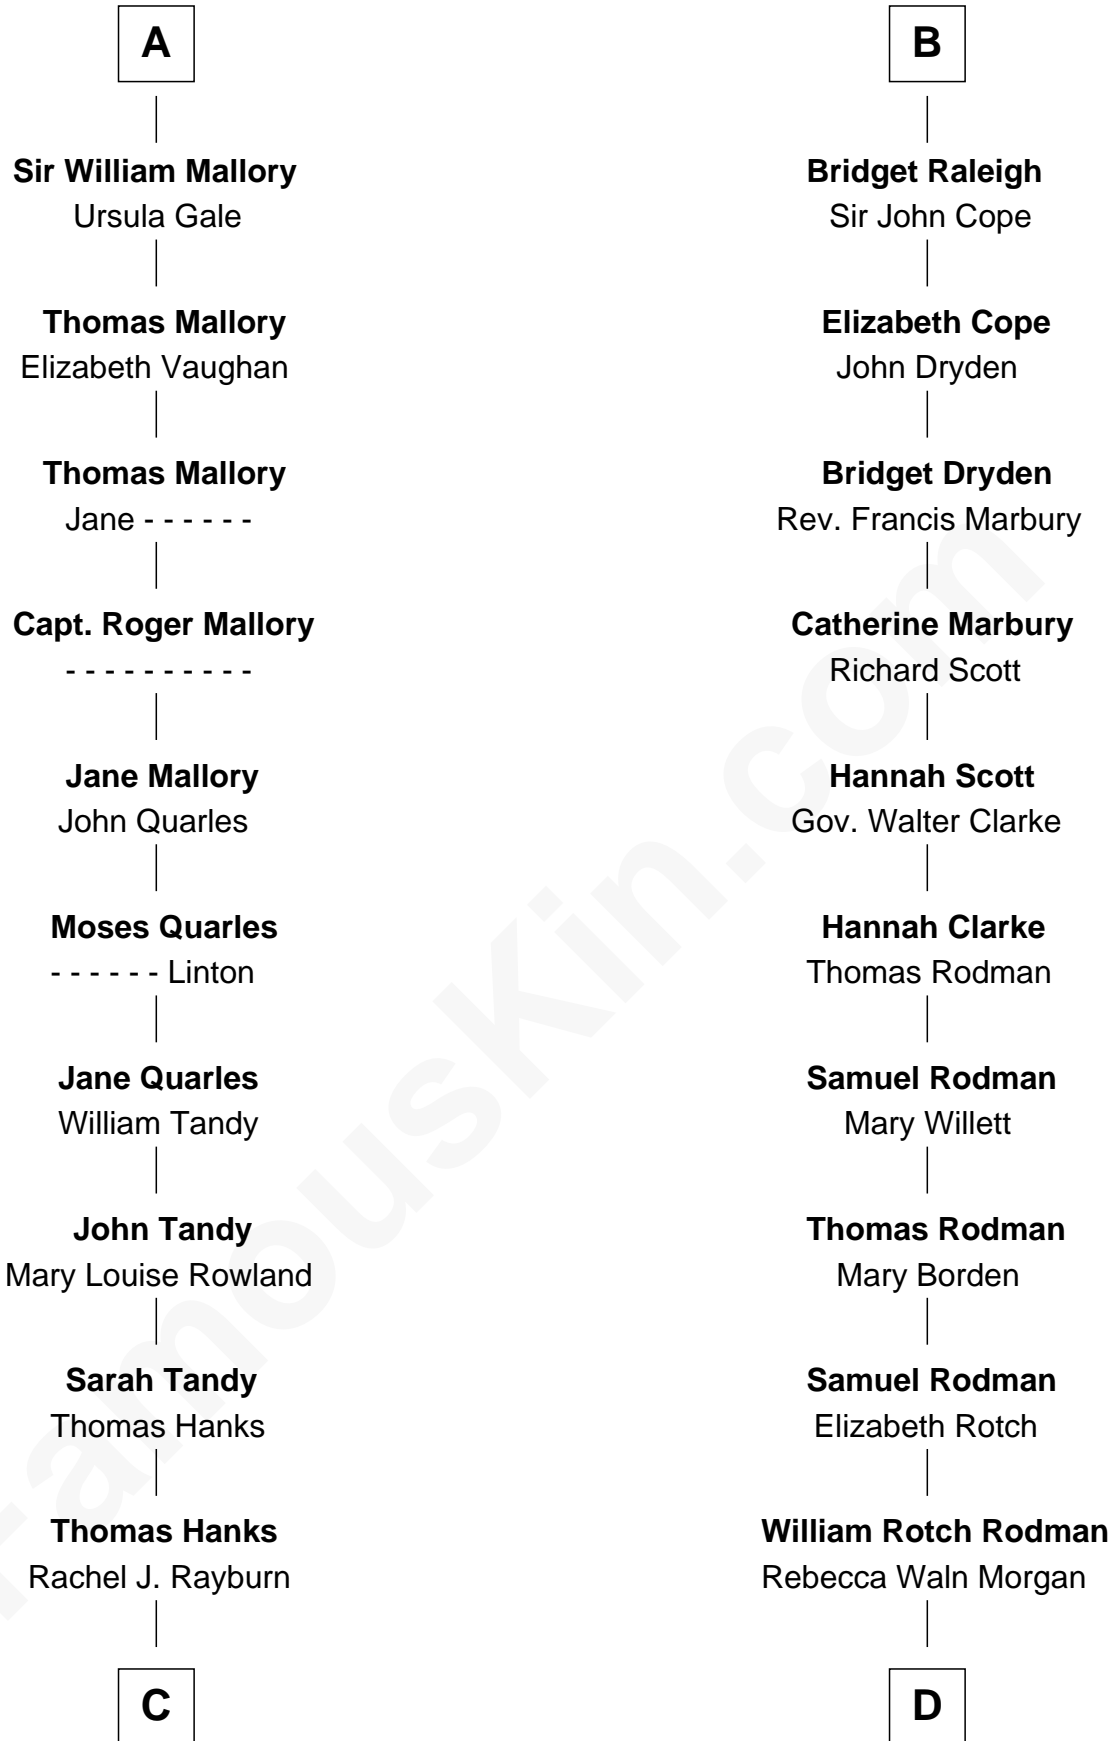

FamousKin.com Relationship Chart of

Tom Hanks

Movie Actor

20th cousin 1 time removed of

Tuesday Weld

TV and Movie Actress

Edmund Fitzalan

Alice de Warenne

William Raleigh

Sir Edward Raleigh

Margaret Verney

Sir Edward Raleigh

Anne Chamberlayne

B

C

Daniel Boone Hanks
Mary Catherine Mefford