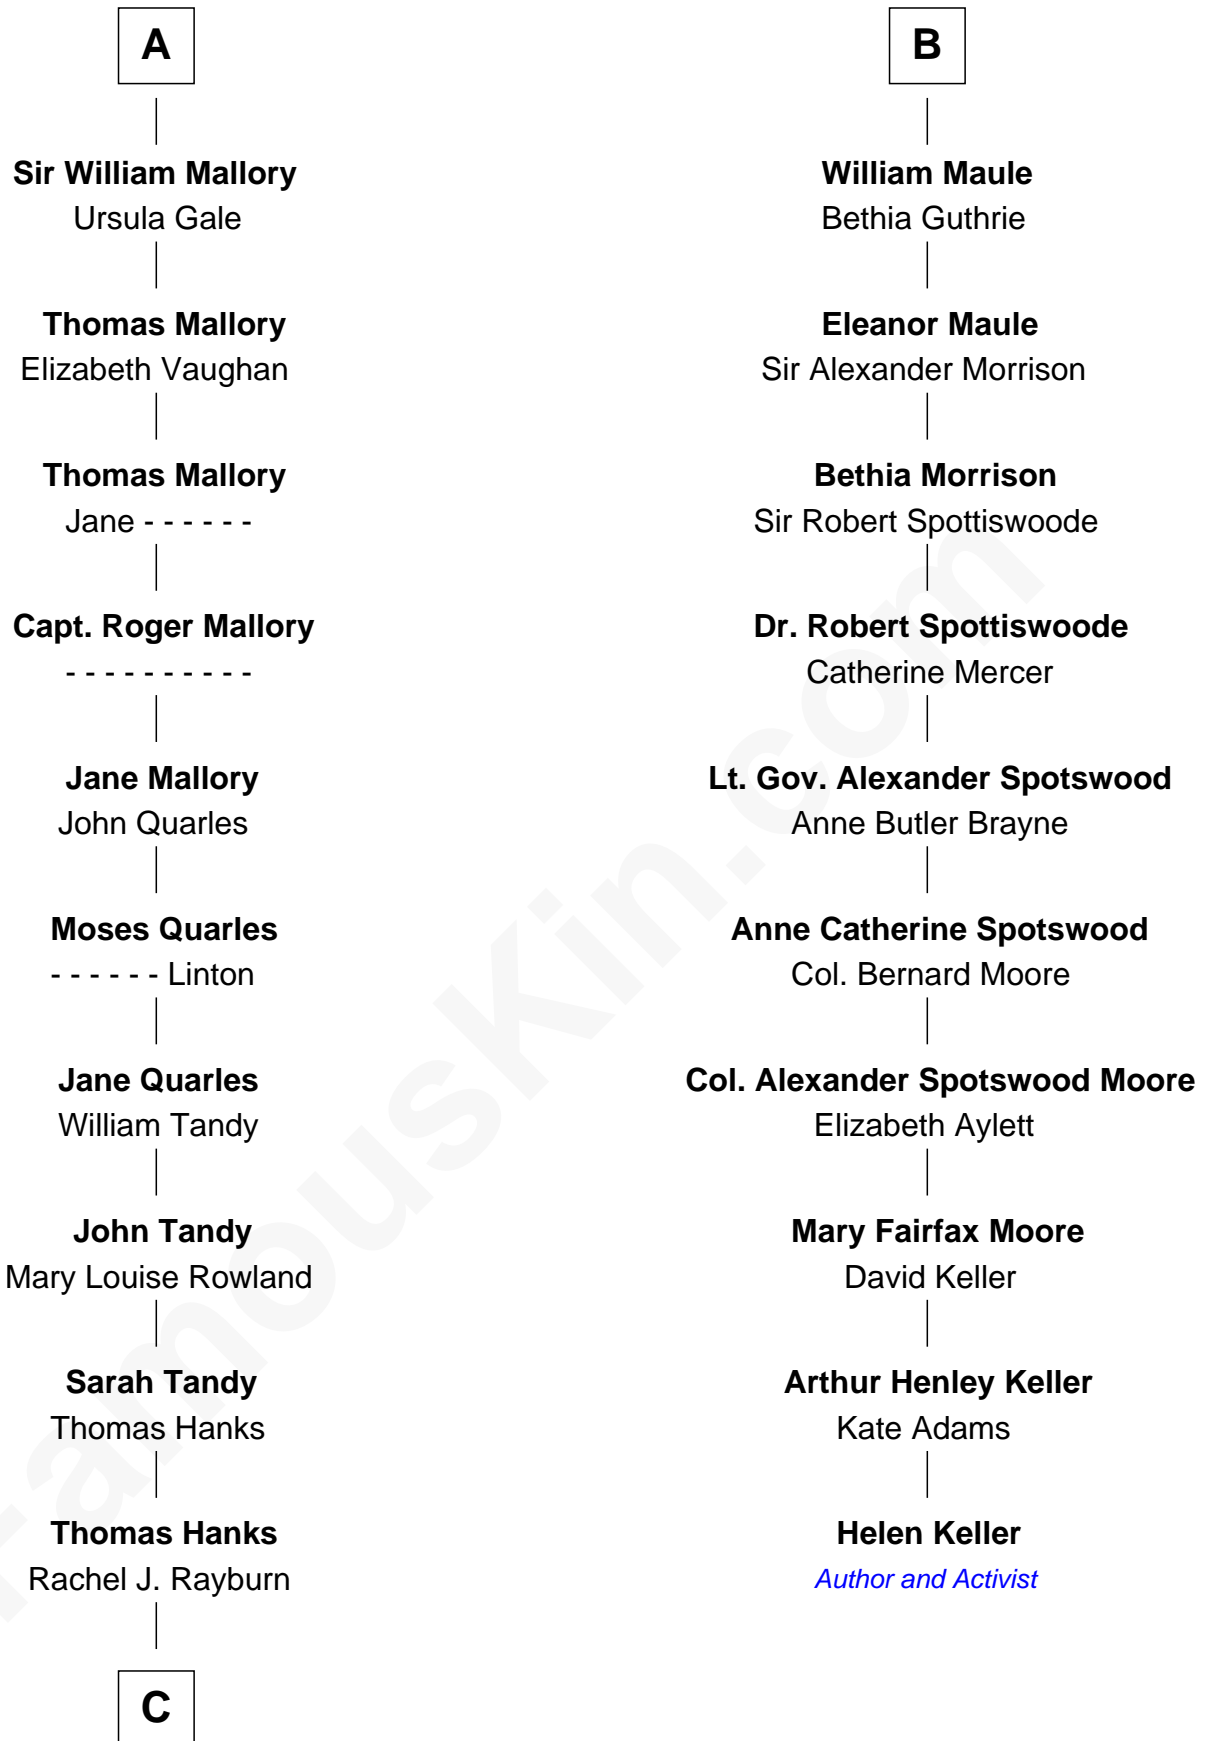

FamousKin.com Relationship Chart of

Tom Hanks

Movie Actor

16th cousin 4 times removed of

Helen Keller

Author and Activist

Edmund Fitzalan

Alice de Warenne

C

—
Daniel Boone Hanks
Mary Catherine Mefford

—
Ernest Buel Hanks
Gladys Hilda Ball

—
Amos Mefford Hanks
Janet Marylyn Frager

—
Tom Hanks
Movie Actor

FamousKin.com