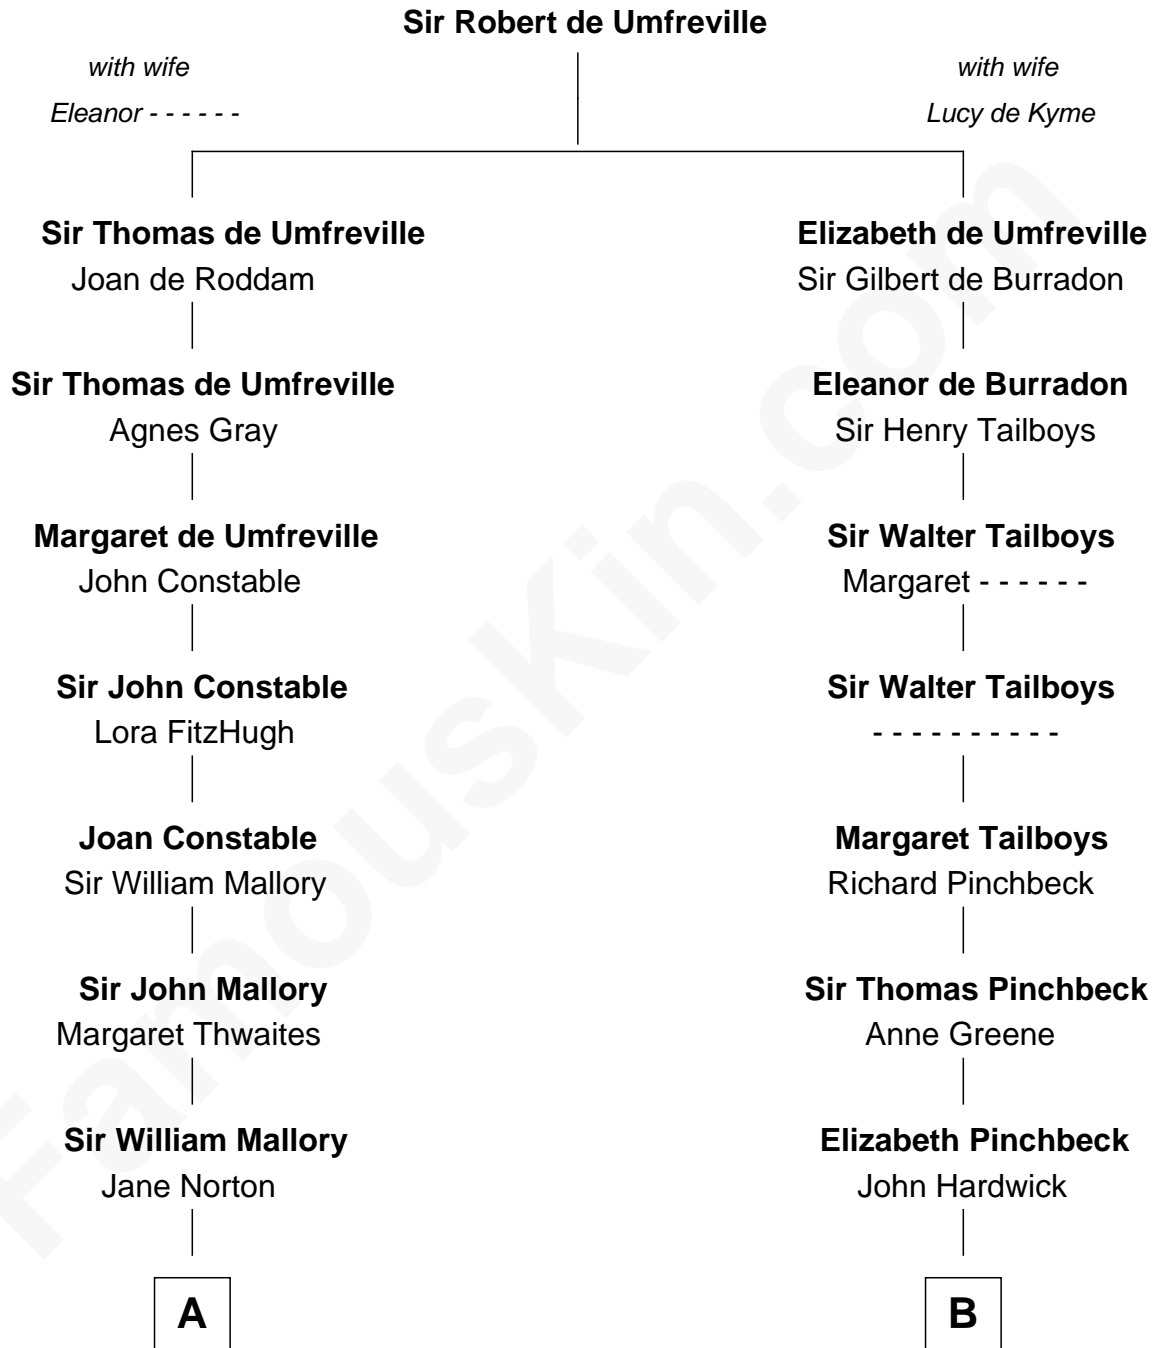

FamousKin.com
 Relationship Chart of
Tom Hanks
 Movie Actor

15th cousin 5 times removed of

Charles Carroll
 Signer of the Declaration of Independence

C

—
Daniel Boone Hanks
Mary Catherine Mefford

—
Ernest Buel Hanks
Gladys Hilda Ball

—
Amos Mefford Hanks
Janet Marylyn Frager

—
Tom Hanks
Movie Actor

FamousKin.com