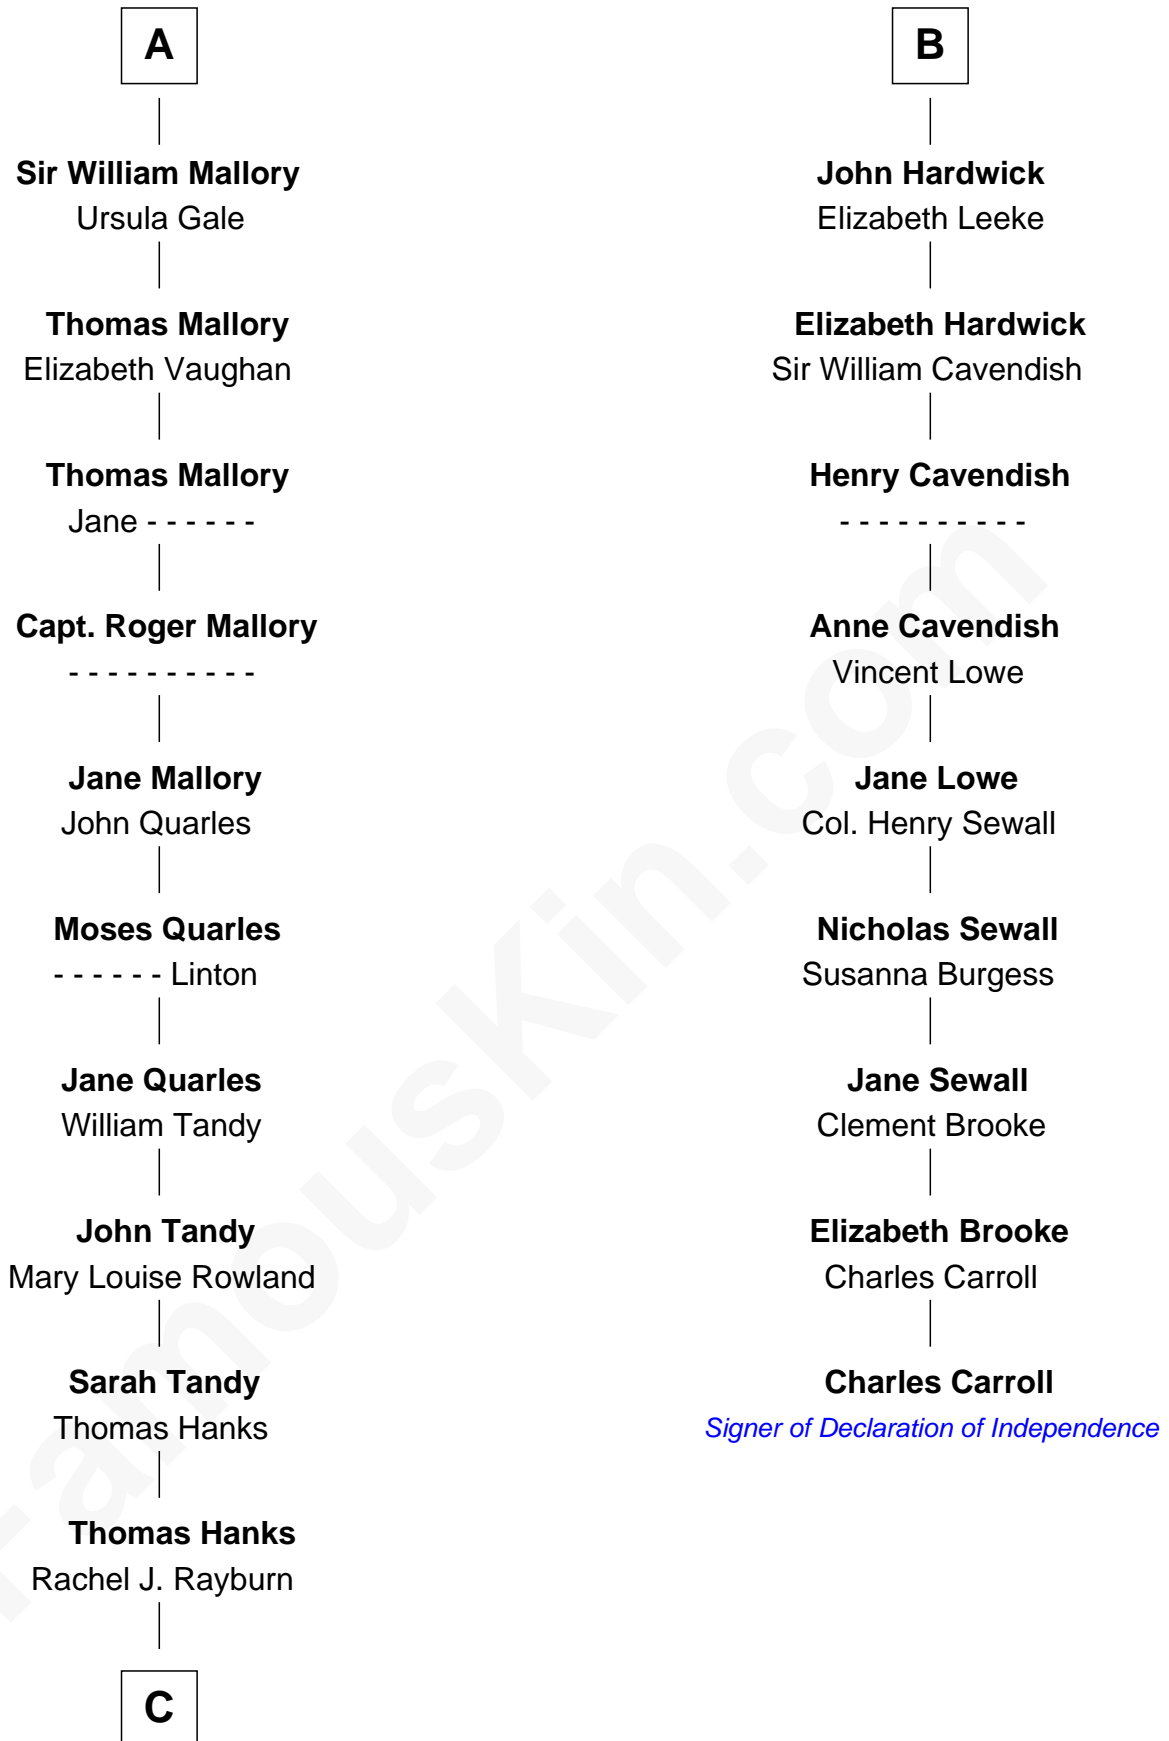

FamousKin.com
 Relationship Chart of
Tom Hanks
 Movie Actor

15th cousin 5 times removed of

Charles Carroll
 Signer of the Declaration of Independence

C

—
Daniel Boone Hanks
Mary Catherine Mefford

—
Ernest Buel Hanks
Gladys Hilda Ball

—
Amos Mefford Hanks
Janet Marylyn Frager

—
Tom Hanks
Movie Actor

FamousKin.com