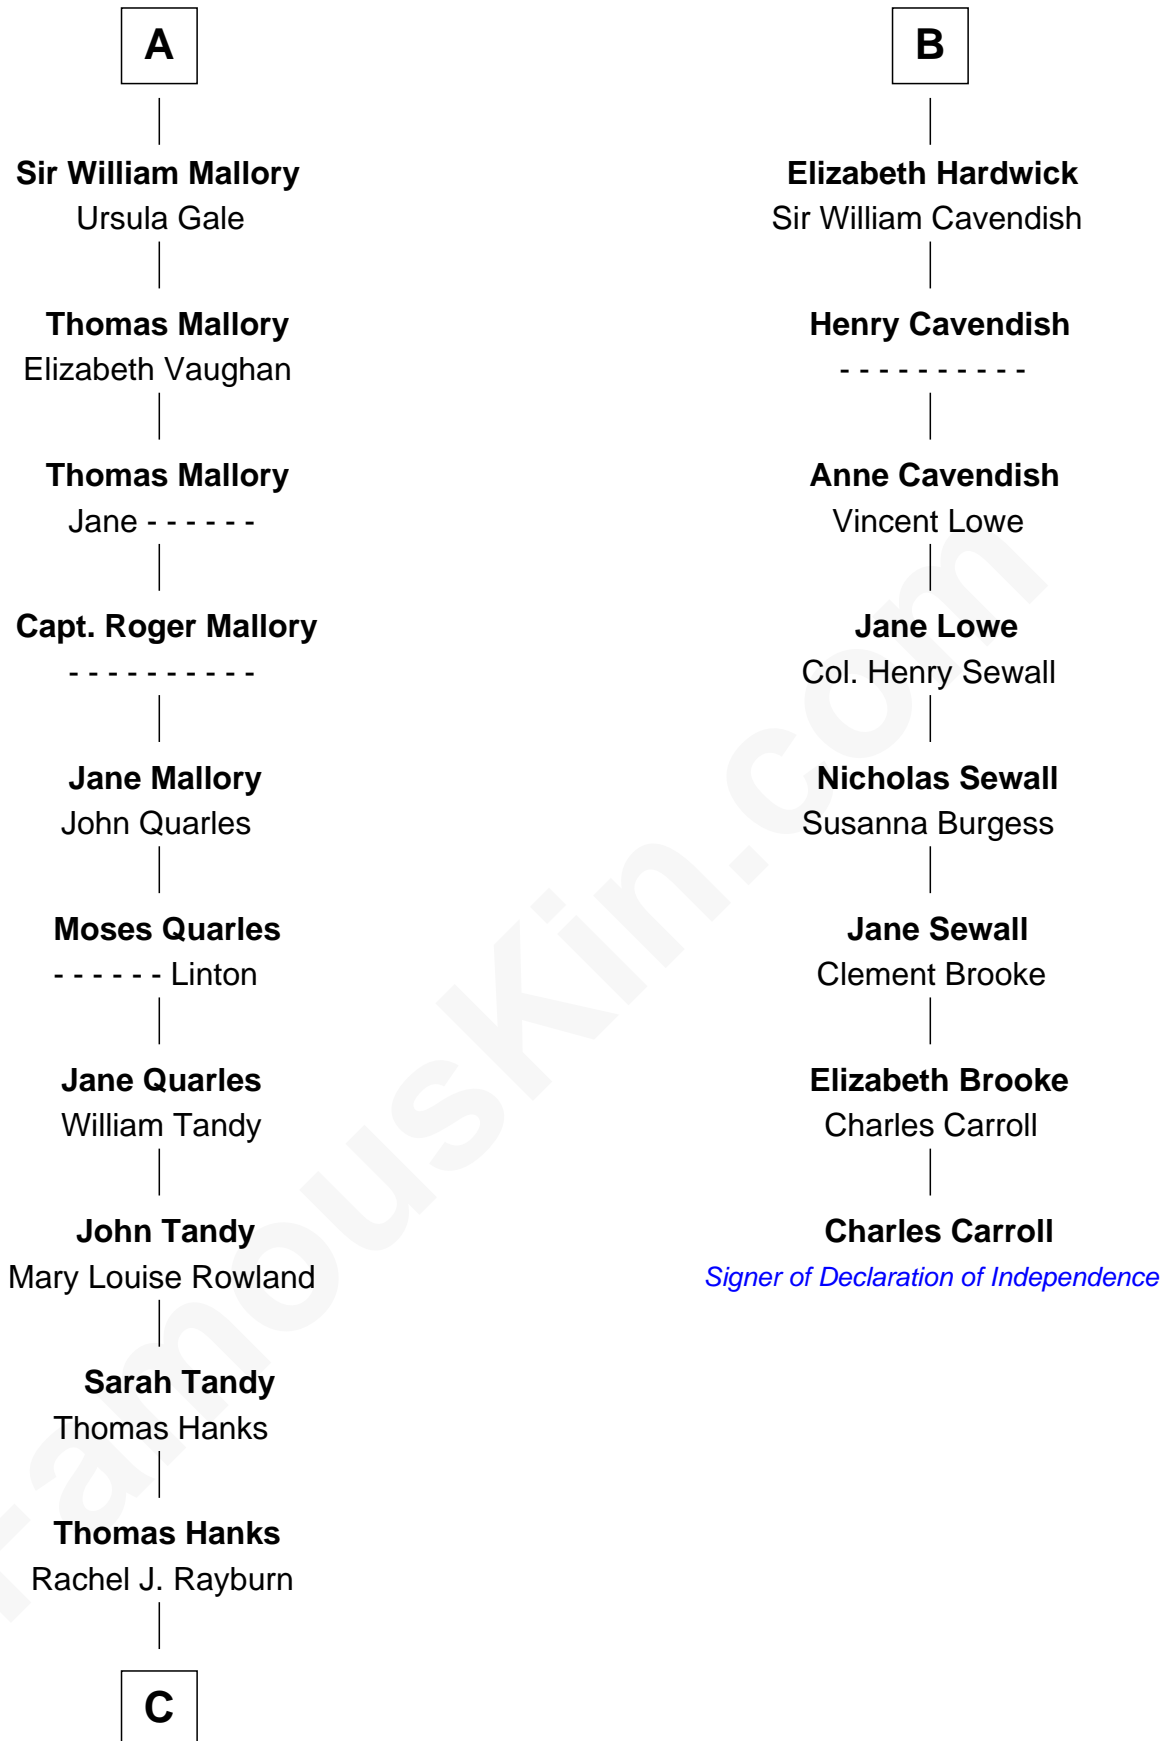

# FamousKin.com Relationship Chart of

**Tom Hanks**

*Movie Actor*

14th cousin 6 times removed of

**Charles Carroll**

*Signer of the Declaration of Independence*

**Edmund Fitzalan**

Alice de Warenne

John le Strange

**Ankaret le Strange**

Sir Richard Talbot

**Mary Talbot**

Sir Thomas Greene

**Sir Thomas Greene**

Marine Bellers

**Anne Greene**

Sir Thomas Pinchbeck

**Elizabeth Pinchbeck**

John Hardwick

**John Hardwick**

Elizabeth Leeke

**B**

**C**

—  
**Daniel Boone Hanks**  
Mary Catherine Mefford

—  
**Ernest Buel Hanks**  
Gladys Hilda Ball

—  
**Amos Mefford Hanks**  
Janet Marylyn Frager

—  
**Tom Hanks**  
*Movie Actor*

FamousKin.com