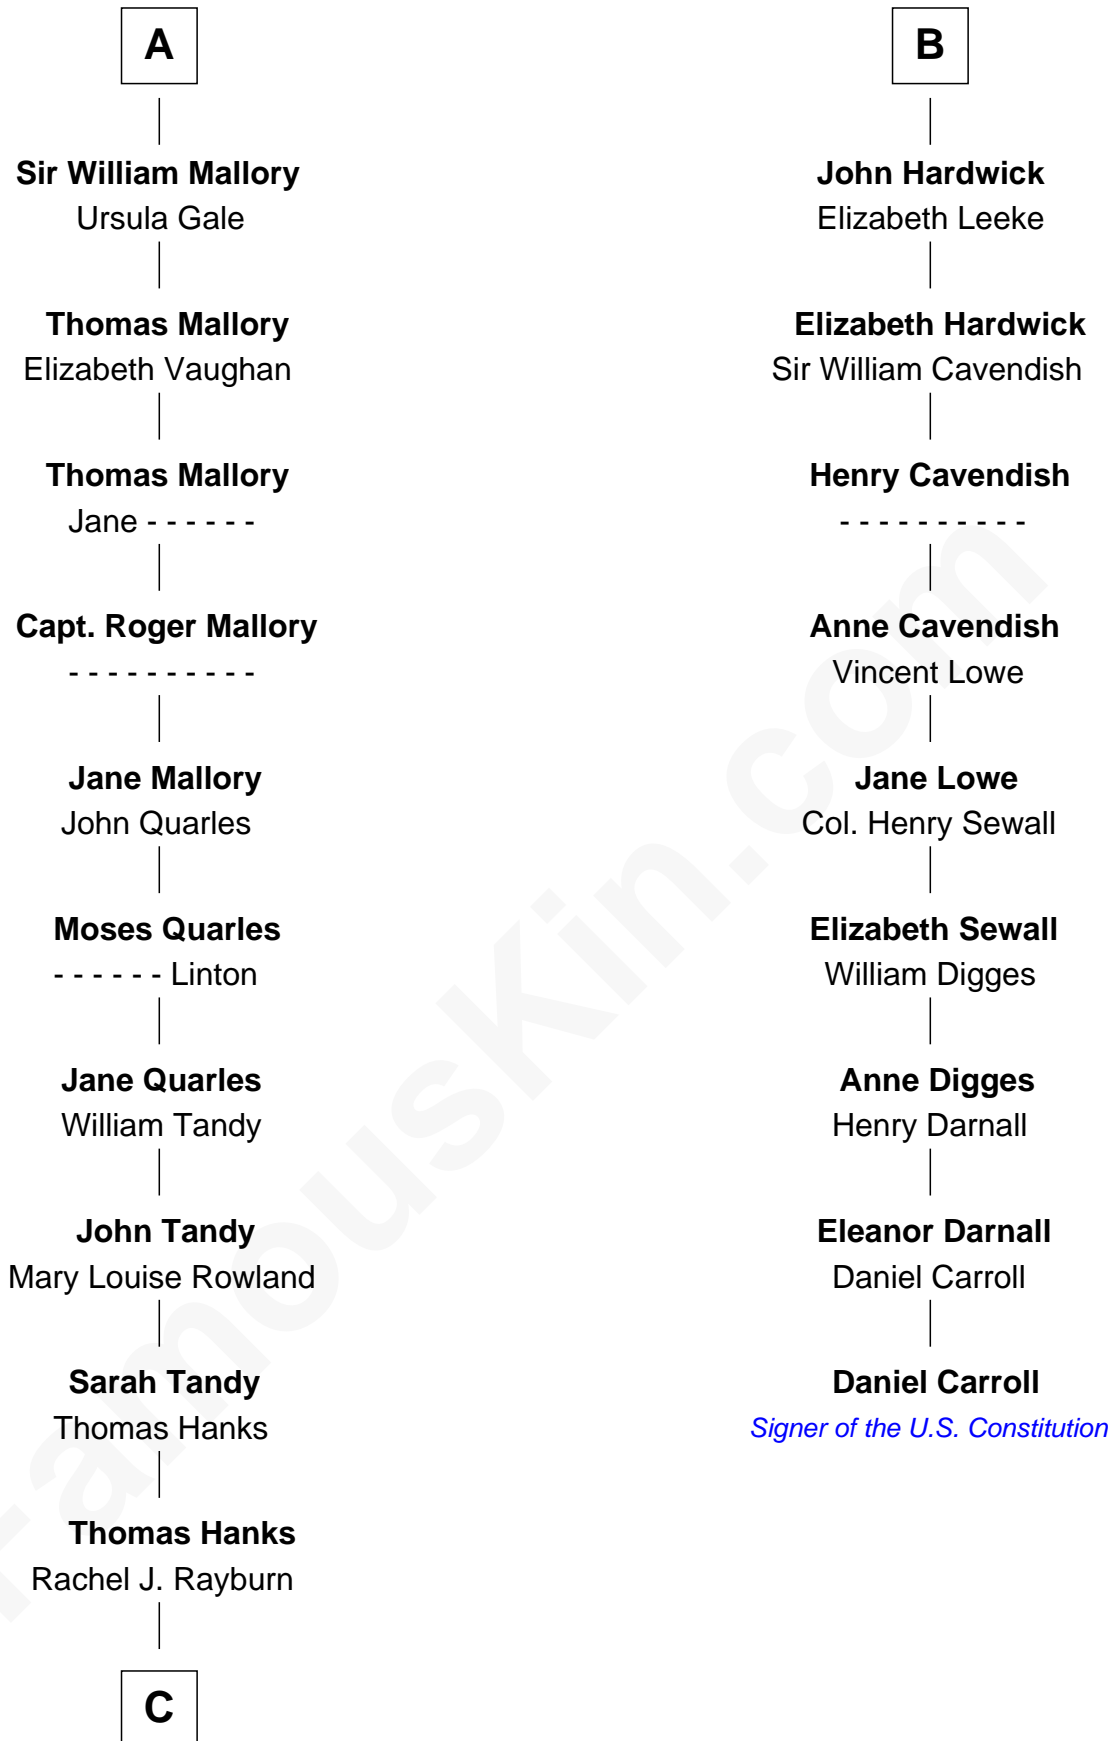

# FamousKin.com Relationship Chart of

**Tom Hanks**

*Movie Actor*

15th cousin 5 times removed of

**Daniel Carroll**

*Signer of the U.S. Constitution*

**C**

—  
**Daniel Boone Hanks**  
Mary Catherine Mefford

—  
**Ernest Buel Hanks**  
Gladys Hilda Ball

—  
**Amos Mefford Hanks**  
Janet Marylyn Frager

—  
**Tom Hanks**  
*Movie Actor*

FamousKin.com