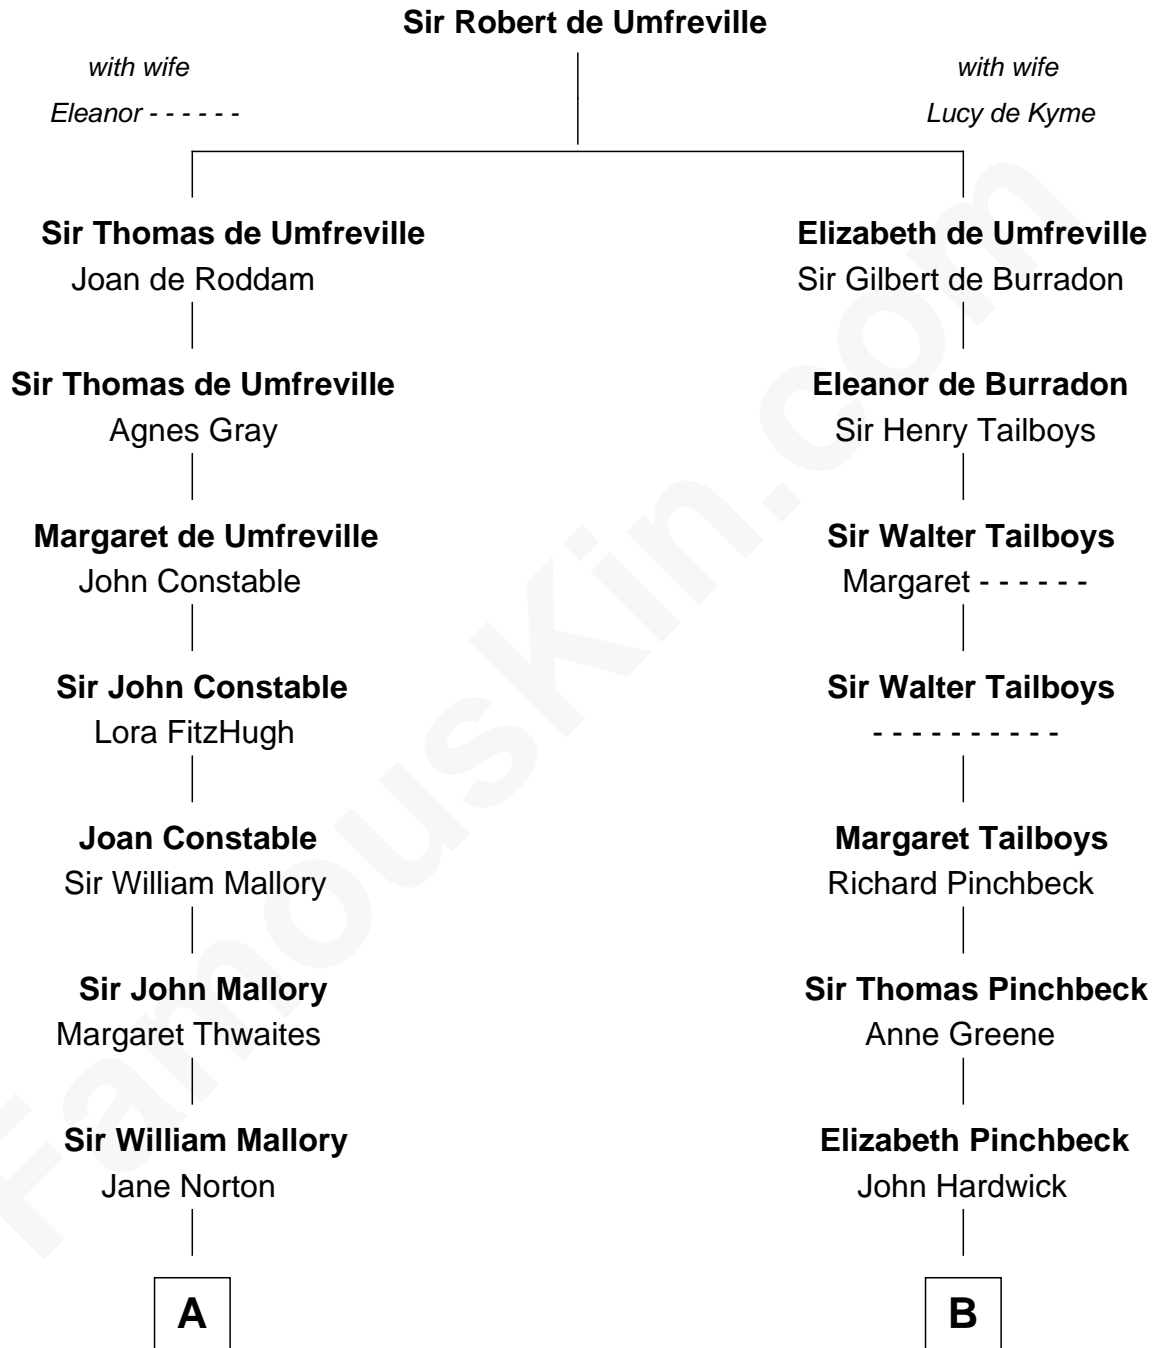

# FamousKin.com Relationship Chart of

**Tom Hanks**

*Movie Actor*

15th cousin 5 times removed of

**Daniel Carroll**

*Signer of the U.S. Constitution*

**C**

—  
**Daniel Boone Hanks**  
Mary Catherine Mefford

—  
**Ernest Buel Hanks**  
Gladys Hilda Ball

—  
**Amos Mefford Hanks**  
Janet Marylyn Frager

—  
**Tom Hanks**  
*Movie Actor*

FamousKin.com