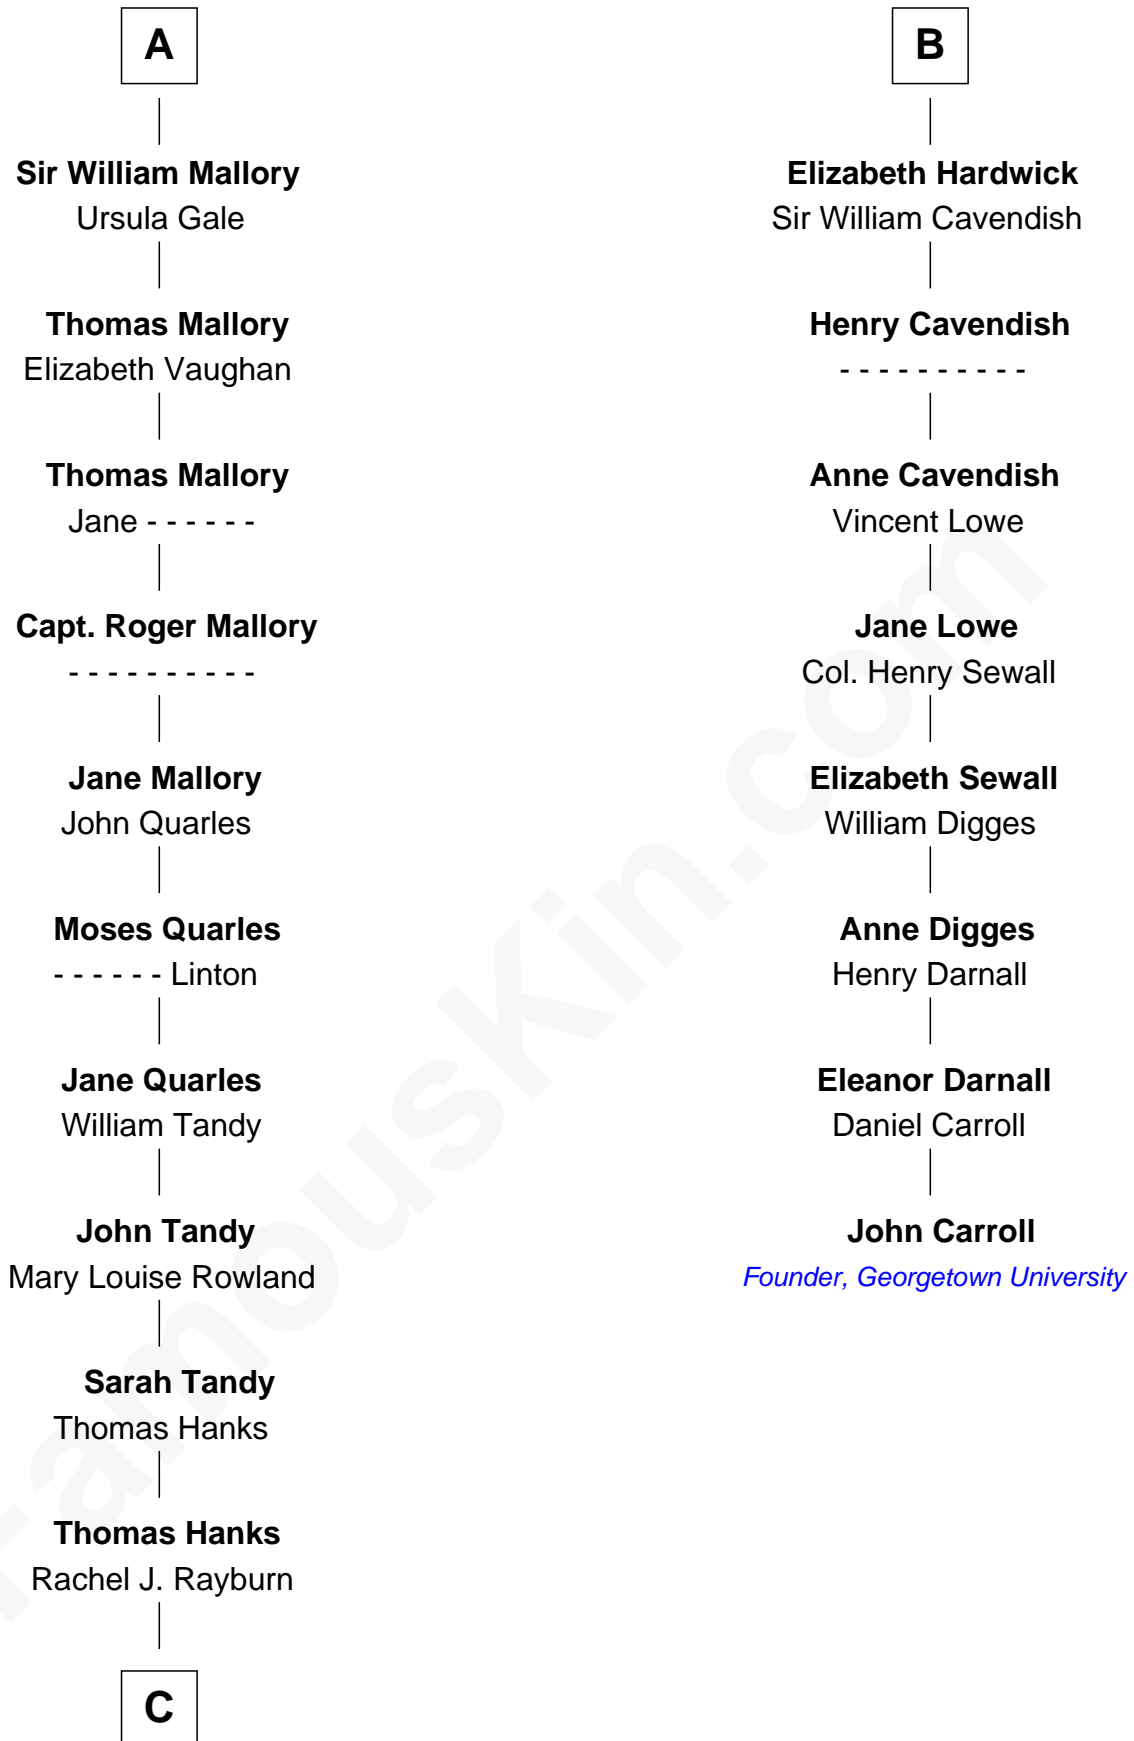

FamousKin.com Relationship Chart of

Tom Hanks

Movie Actor

14th cousin 6 times removed of

John Carroll

Founder of Georgetown University

Edmund Fitzalan

Alice de Warenne

C

—
Daniel Boone Hanks
Mary Catherine Mefford

—
Ernest Buel Hanks
Gladys Hilda Ball

—
Amos Mefford Hanks
Janet Marylyn Frager

—
Tom Hanks
Movie Actor

FamousKin.com