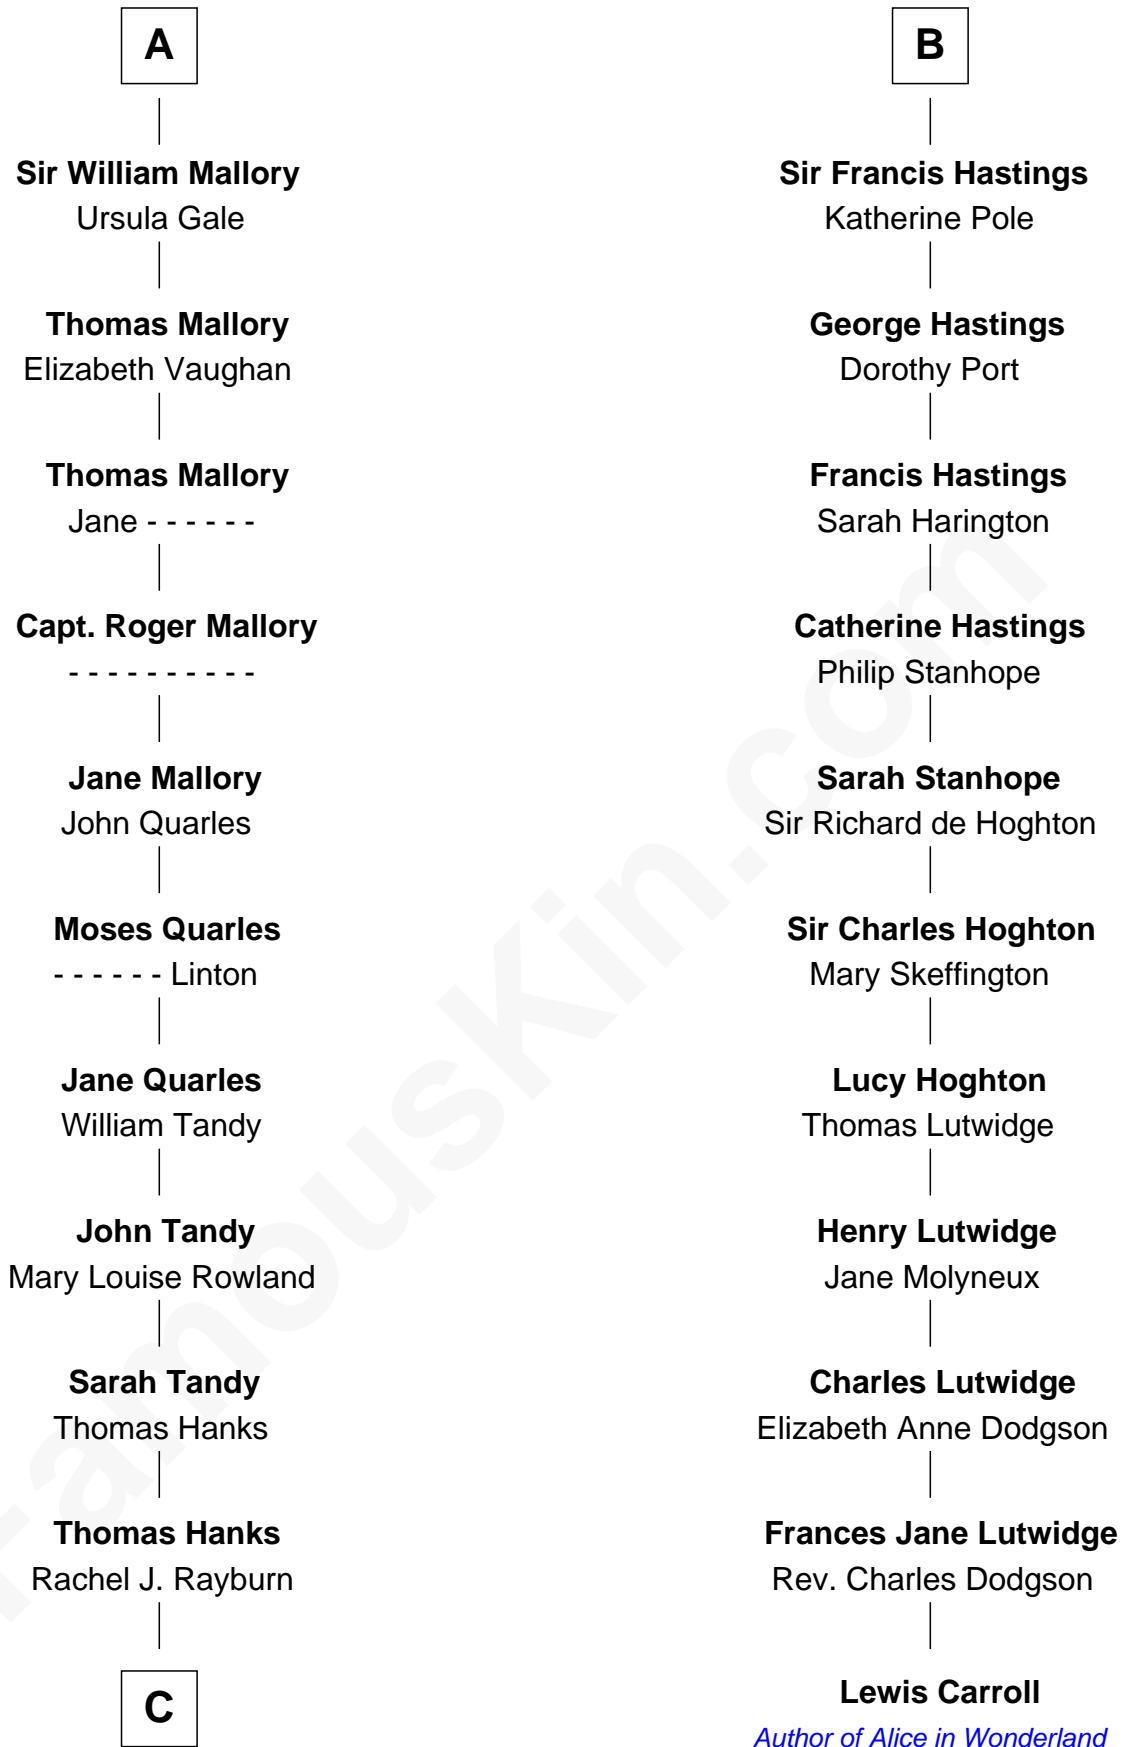

FamousKin.com Relationship Chart of

Tom Hanks

Movie Actor

17th cousin 3 times removed of

Lewis Carroll

Author of Alice in Wonderland

Edmund Fitzalan

Alice de Warenne

C

—
Daniel Boone Hanks
Mary Catherine Mefford

—
Ernest Buel Hanks
Gladys Hilda Ball

—
Amos Mefford Hanks
Janet Marylyn Frager

—
Tom Hanks
Movie Actor

FamousKin.com