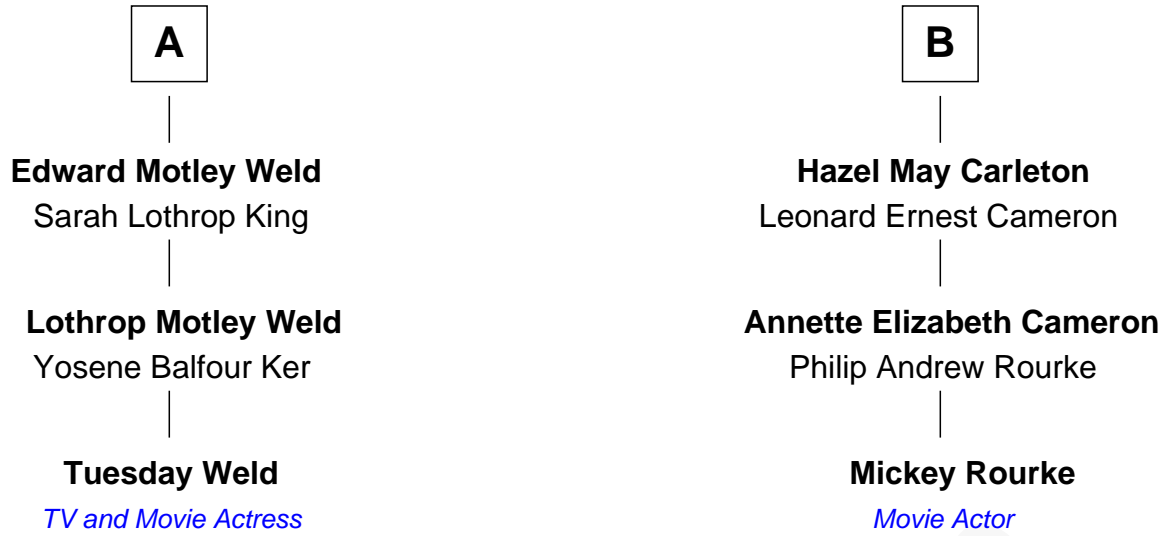

FamousKin.com Relationship Chart of

Tuesday Weld

TV and Movie Actress

9th cousin of

Mickey Rourke

Movie Actor

Edward Woodman

Joanna - - - - -

Elizabeth Stevens

Dorothy Woodman

Hooker Osgood

Aaron Osgood

Hannah - - - - -

Relief Osgood

Joseph Blanchard

Clarissa Blanchard

Joseph Farnum Carleton

Hiram Wilson Carleton

Charlotte M. Fellows

Joseph Clinton Carleton

Maud Alice Fitts

B

FamousKin.com