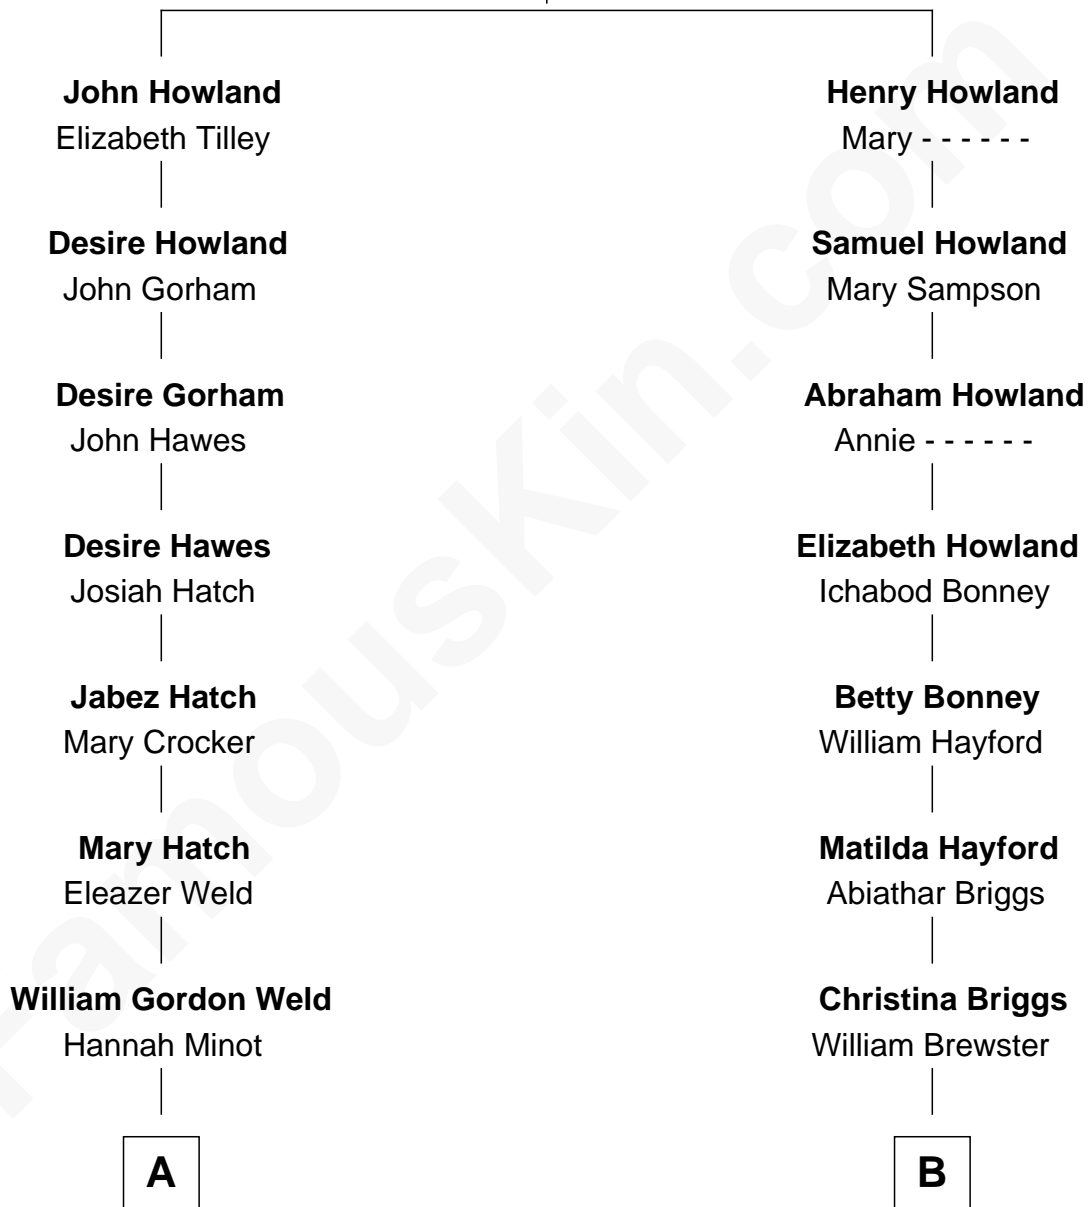

FamousKin.com Relationship Chart of

Tuesday Weld

TV and Movie Actress

9th cousin 2 times removed of

Owen Brewster

54th Governor of Maine

Henry Howland

Margaret - - - - -

A

Stephen Minot Weld
Sarah Bartlett Balch

Stephen Minot Weld
Eloise Rodman

Edward Motley Weld
Sarah Lothrop King

Lothrop Motley Weld
Yosene Balfour Ker

Tuesday Weld
TV and Movie Actress

B

Abiatha B. Brewster
Clara Warren

William Edmund Brewster
Carrie S. Bridges

Owen Brewster
54th Governor of Maine