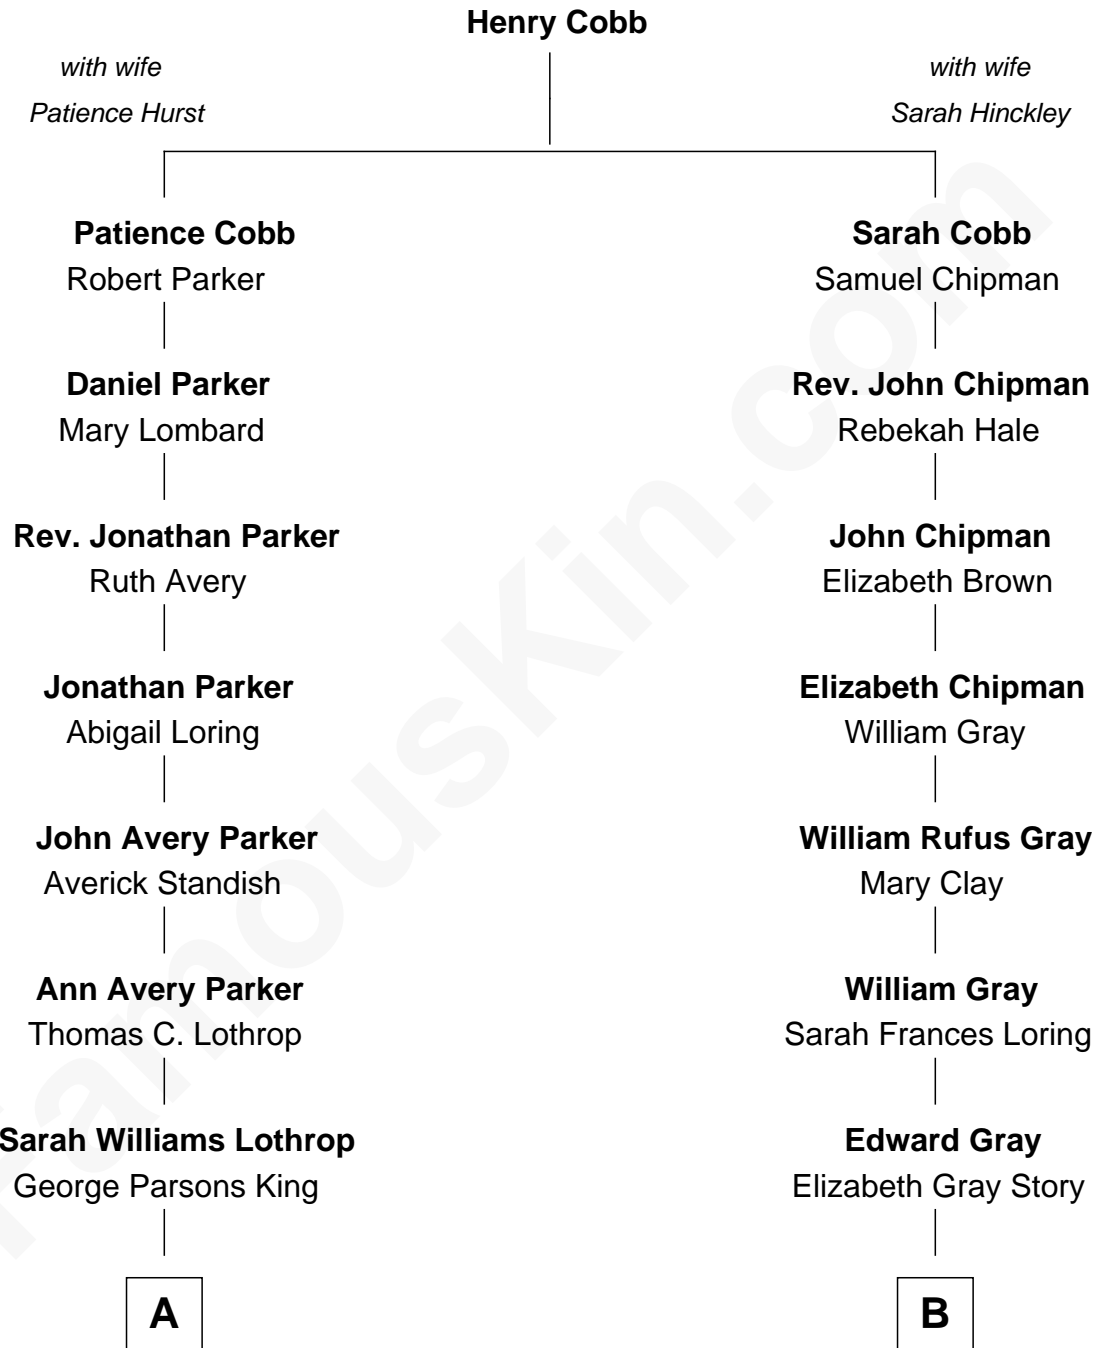

FamousKin.com Relationship Chart of

Tuesday Weld

TV and Movie Actress

9th cousin of

Story Musgrave

NASA Astronaut

A

Sarah Lothrop King
Edward Motley Weld

Lothrop Motley Weld
Yosene Balfour Ker

Tuesday Weld
TV and Movie Actress

B

Marguerite Gray
John Butler Swann

Marguerite Swann
Percy Musgrave

Story Musgrave
NASA Astronaut

FamousKin.com