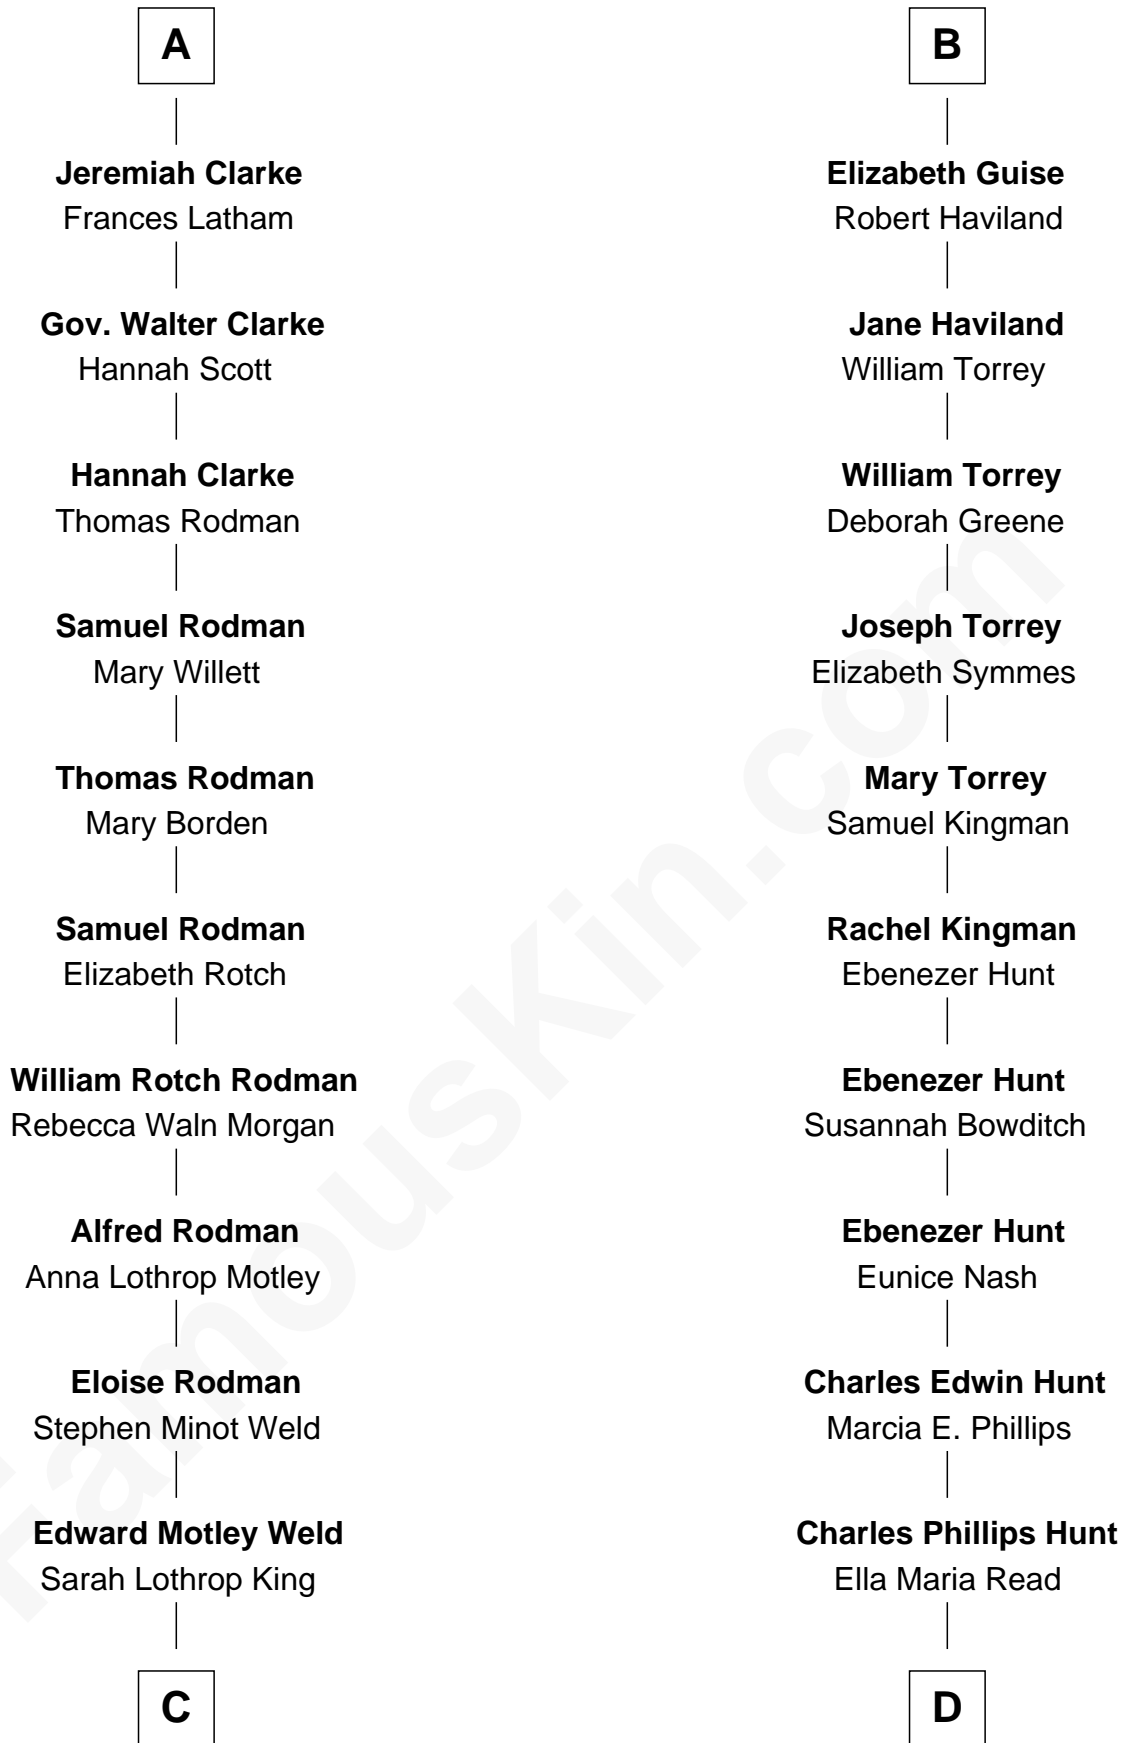

FamousKin.com

Relationship Chart of

Tuesday Weld

TV and Movie Actress

18th cousin 1 time removed of

Linda Hunt

TV and Movie Actress

Sir Henry de Ferrers

Joan de Poynings

C

Lothrop Motley Weld

Yosene Balfour Ker

Tuesday Weld

TV and Movie Actress

D

Charles Edwin Hunt