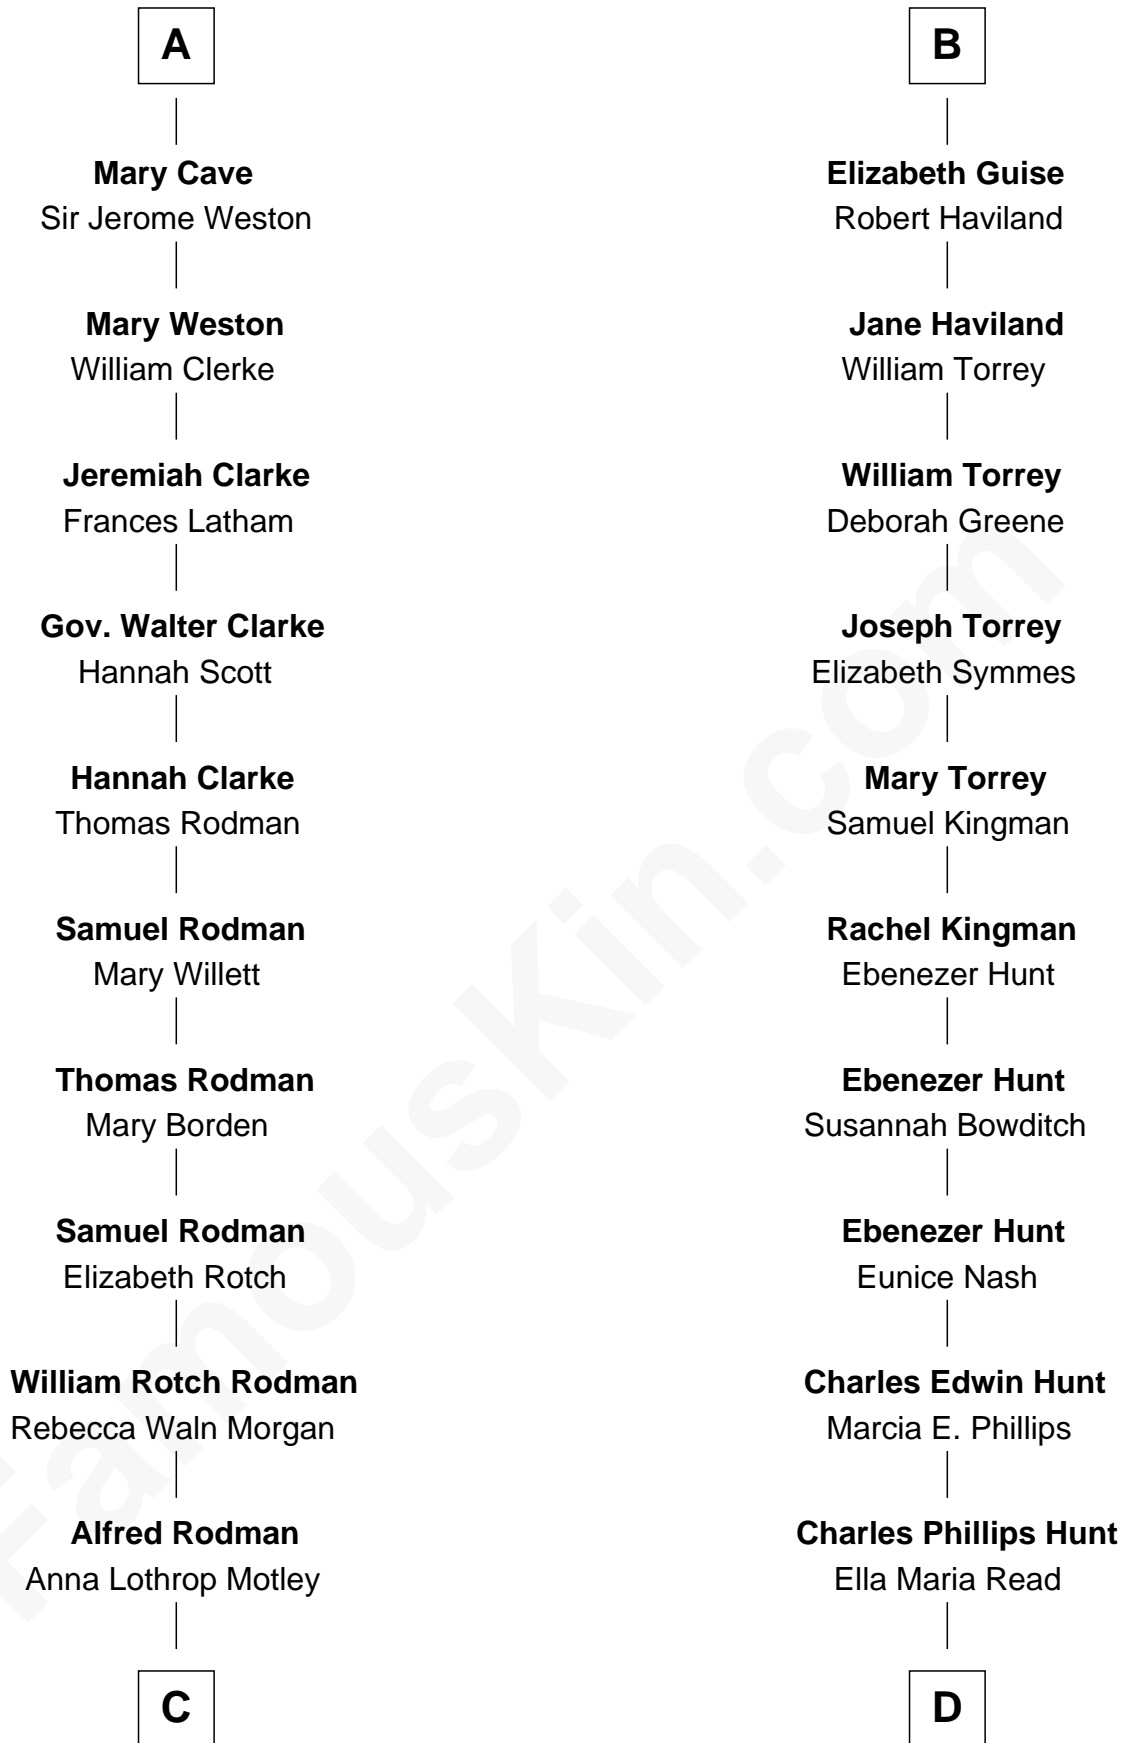

FamousKin.com Relationship Chart of

Tuesday Weld

TV and Movie Actress

19th cousin 1 time removed of

Linda Hunt

TV and Movie Actress

Sir Reynold de Grey
Eleanor le Strange

C

Eloise Rodman
Stephen Minot Weld

Edward Motley Weld
Sarah Lothrop King

Lothrop Motley Weld
Yosene Balfour Ker

Tuesday Weld
TV and Movie Actress

D

Charles Edwin Hunt
Louise Phipps Davy

Raymond Davy Hunt
Elsie R. Doying