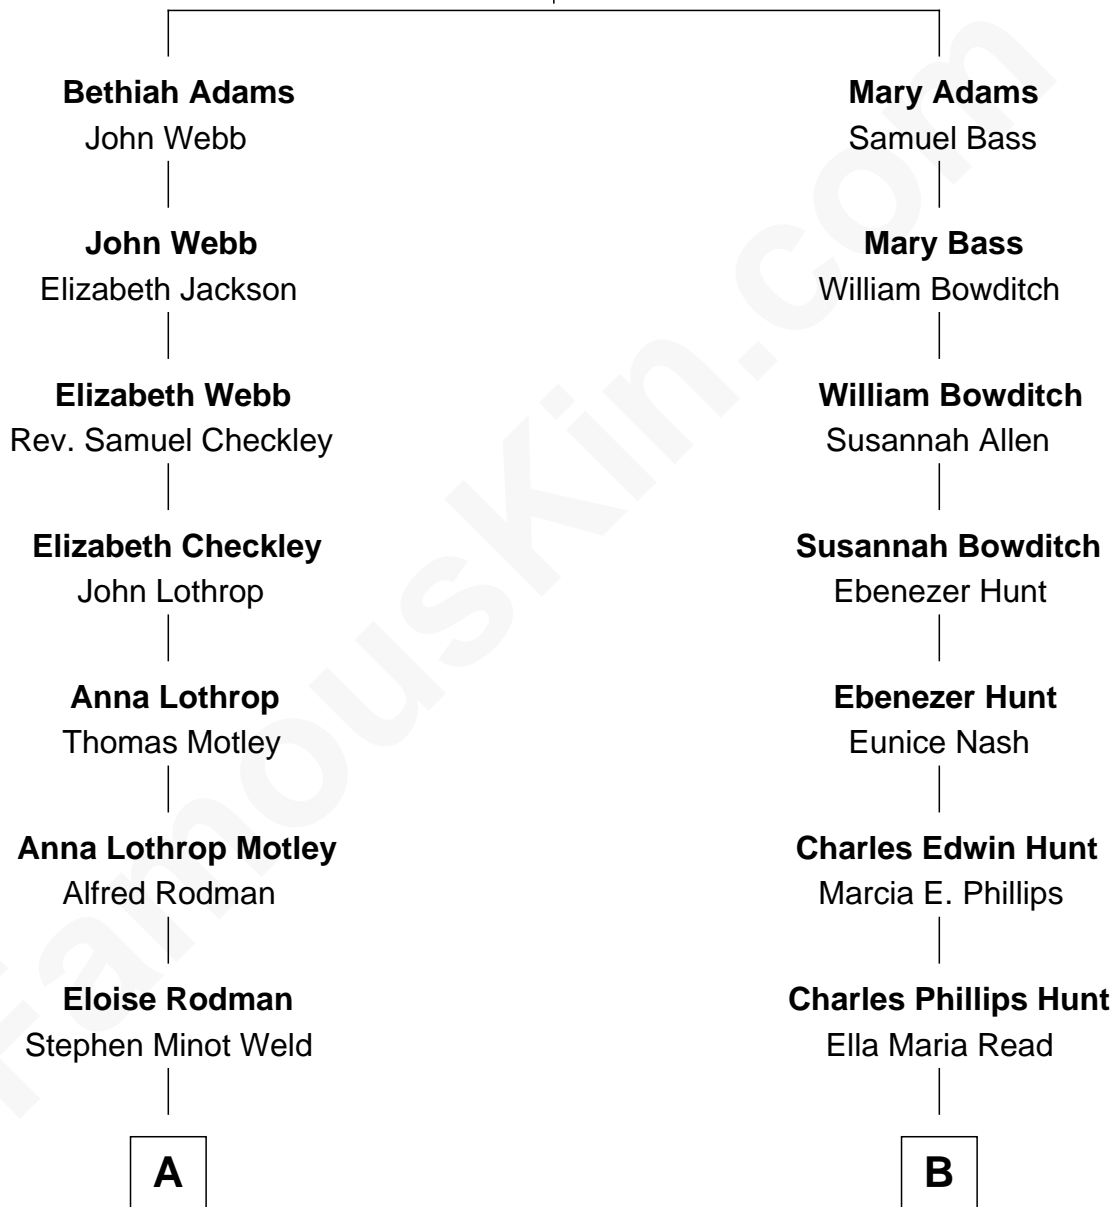

FamousKin.com Relationship Chart of

Tuesday Weld

TV and Movie Actress

9th cousin of

Linda Hunt

TV and Movie Actress

Joseph Adams

Abigail Baxter

FamousKin.com