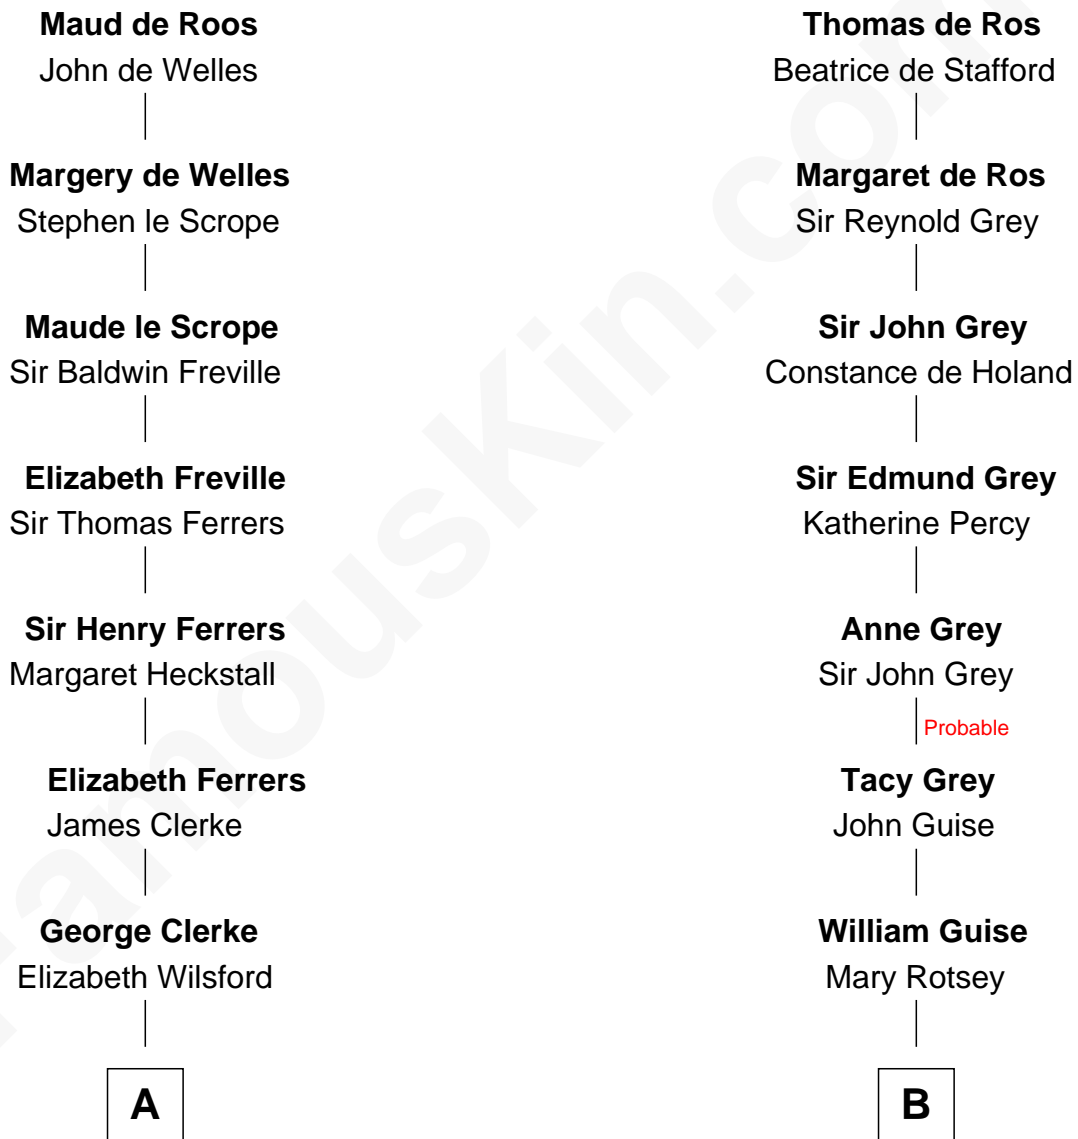

# FamousKin.com Relationship Chart of

**Tuesday Weld**

*TV and Movie Actress*

20th cousin of

**Linda Hunt**

*TV and Movie Actress*

**Sir William de Ros**  
Margery de Badlesmere

**C**

**Eloise Rodman**  
Stephen Minot Weld

**Edward Motley Weld**  
Sarah Lothrop King

**Lothrop Motley Weld**  
Yosene Balfour Ker

**Tuesday Weld**  
*TV and Movie Actress*

**D**

**Charles Phillips Hunt**  
Ella Maria Read