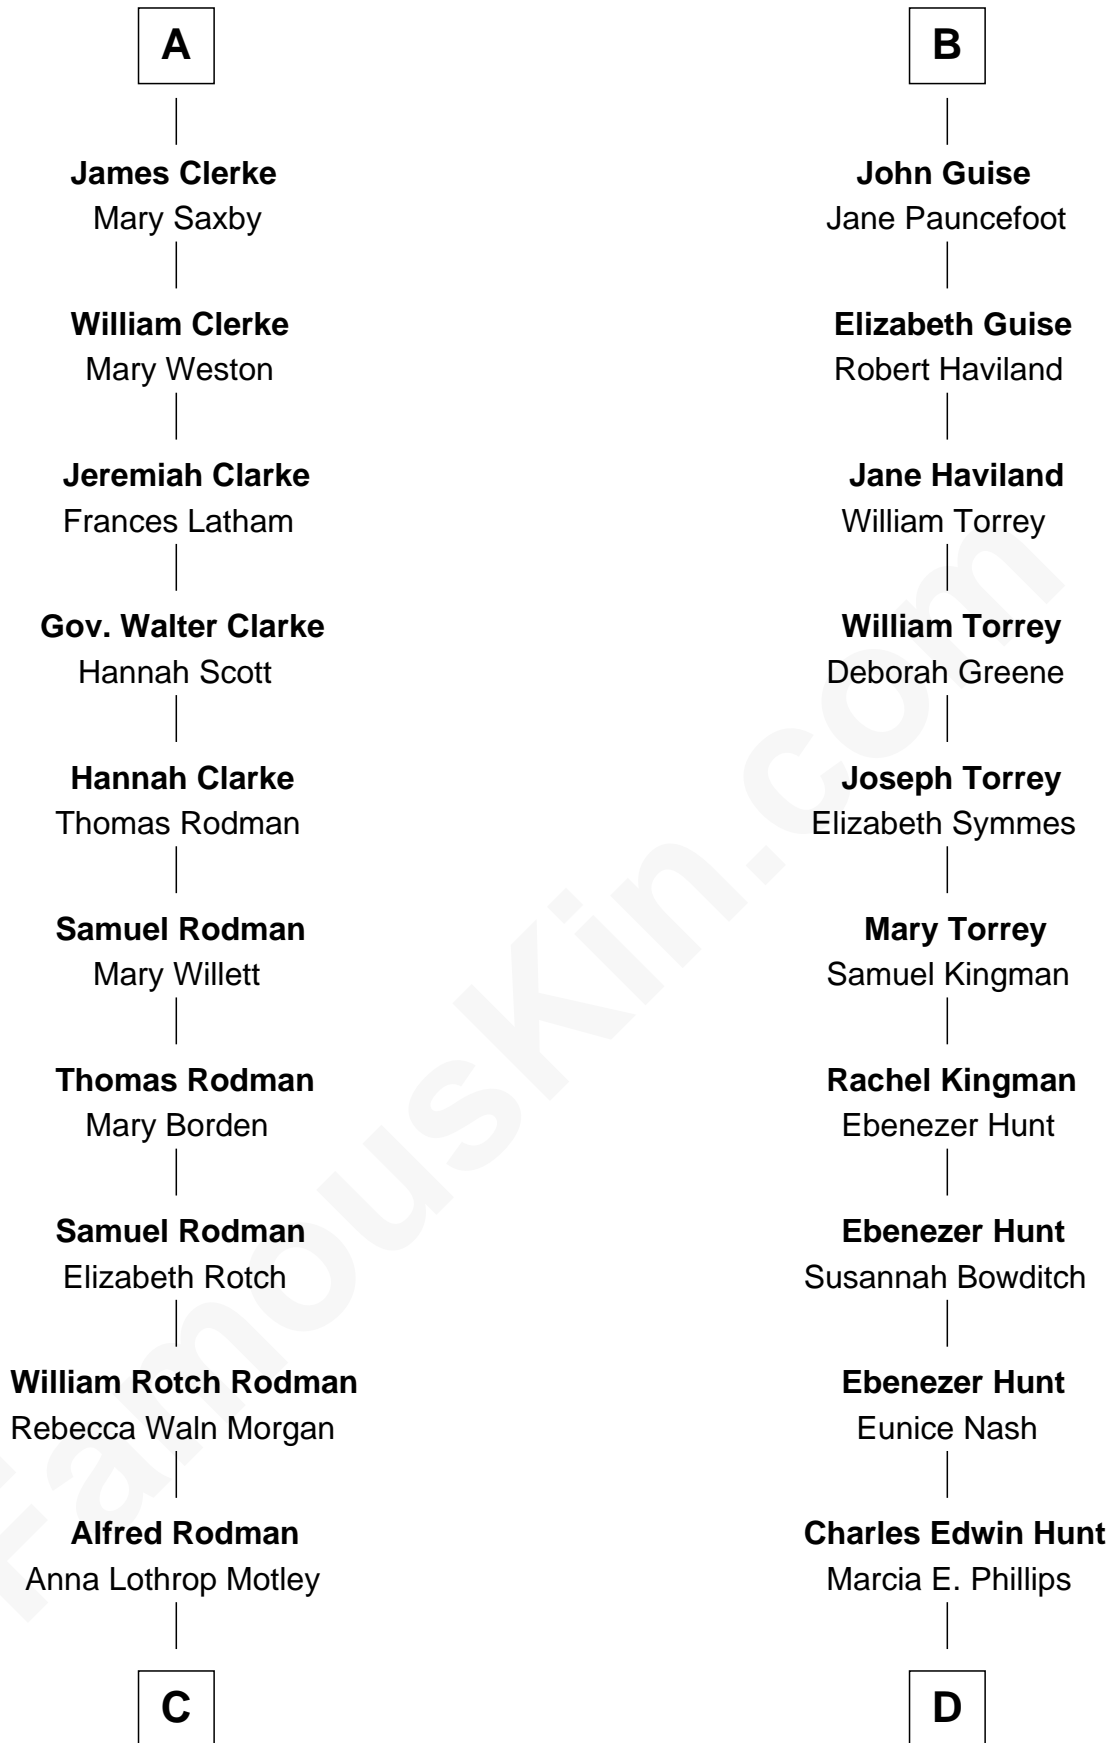

# FamousKin.com Relationship Chart of

**Tuesday Weld**

*TV and Movie Actress*

20th cousin of

**Linda Hunt**

*TV and Movie Actress*

**Sir William de Ros**  
Margery de Badlesmere

**C**

**Eloise Rodman**  
Stephen Minot Weld

**Edward Motley Weld**  
Sarah Lothrop King

**Lothrop Motley Weld**  
Yosene Balfour Ker

**Tuesday Weld**  
*TV and Movie Actress*

**D**

**Charles Phillips Hunt**  
Ella Maria Read