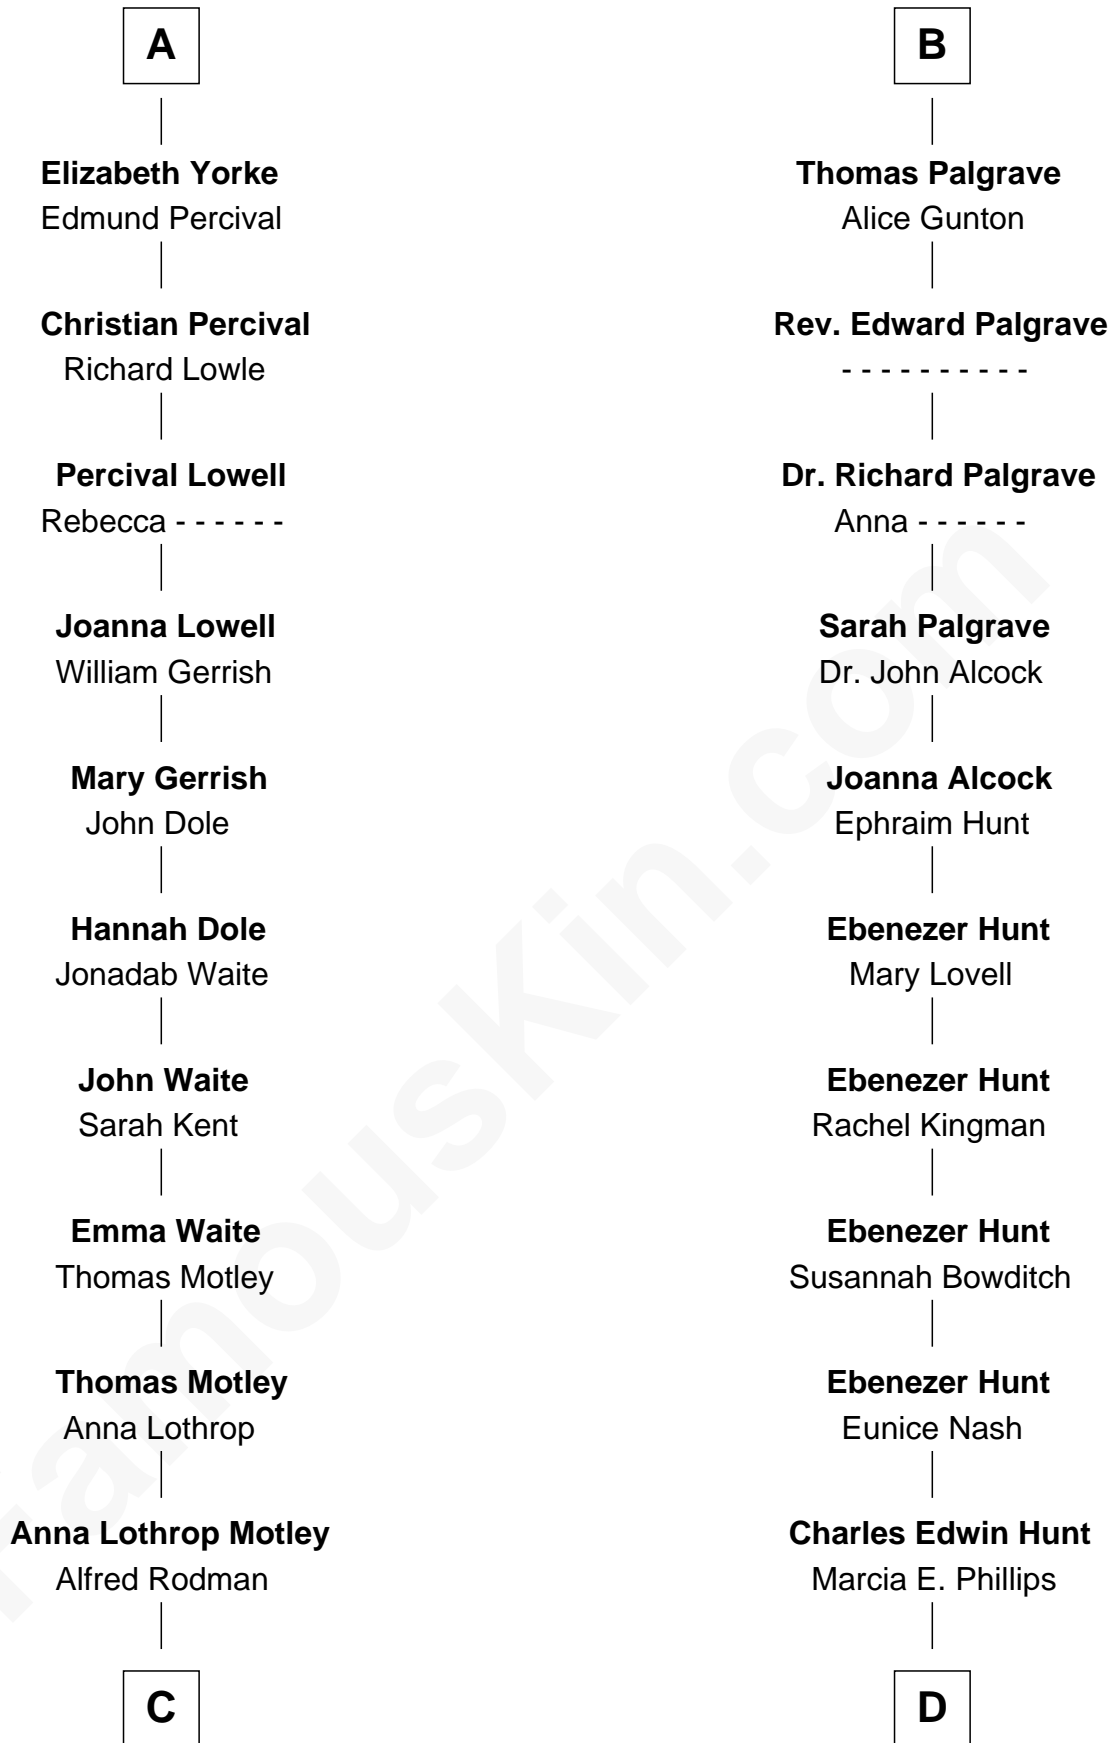

FamousKin.com Relationship Chart of

Tuesday Weld

TV and Movie Actress

20th cousin of

Linda Hunt

TV and Movie Actress

Humphrey de Bohun

Elizabeth Plantagenet

C

Eloise Rodman
Stephen Minot Weld

Edward Motley Weld
Sarah Lothrop King

Lothrop Motley Weld
Yosene Balfour Ker

Tuesday Weld
TV and Movie Actress

D

Charles Phillips Hunt
Ella Maria Read

Charles Edwin Hunt
Louise Phipps Davy