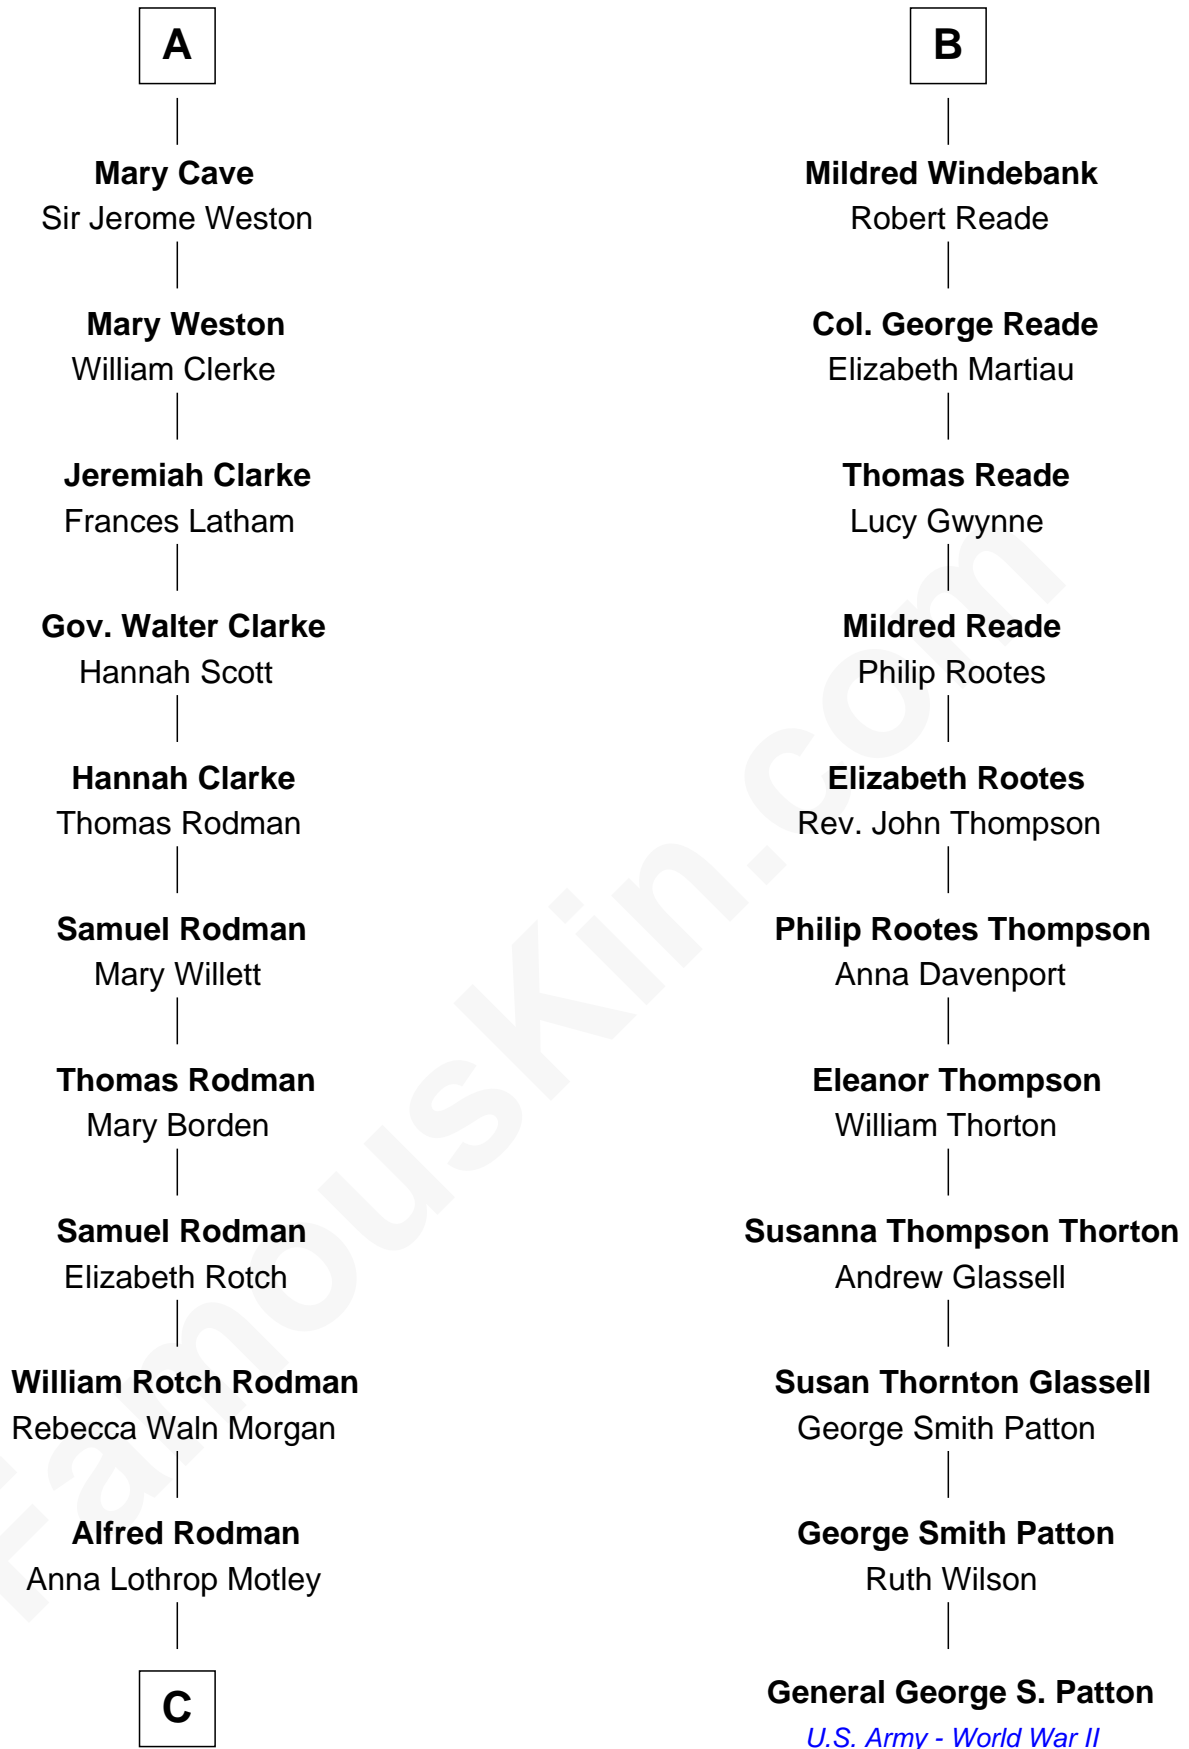

FamousKin.com Relationship Chart of

Tuesday Weld

TV and Movie Actress

17th cousin 3 times removed of

General George S. Patton

U.S. Army - World War II

C

Eloise Rodman
Stephen Minot Weld

Edward Motley Weld
Sarah Lothrop King

Lothrop Motley Weld
Yosene Balfour Ker

Tuesday Weld
TV and Movie Actress

FamousKin.com