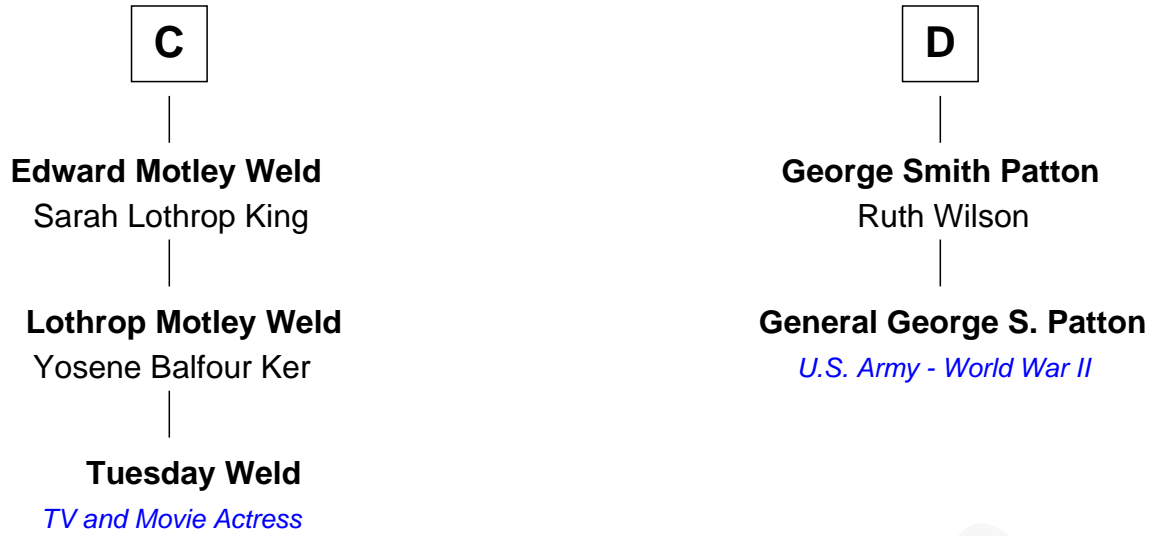

FamousKin.com Relationship Chart of

Tuesday Weld

TV and Movie Actress

18th cousin 1 time removed of

General George S. Patton

U.S. Army - World War II

Sir Hugh de Stafford
Philippa de Beauchamp

Katherine de Stafford

Michael de la Pole

Isabel de la Pole

Thomas Morley

Anne Morley

Sir John Hastings

Elizabeth Hastings

Sir Robert Hildyard

Sir Piers Hildyard

Elizabeth Gascoigne

Sir George Talboys

Anne Talboys

Sir Edward Dymoke

B

FamousKin.com