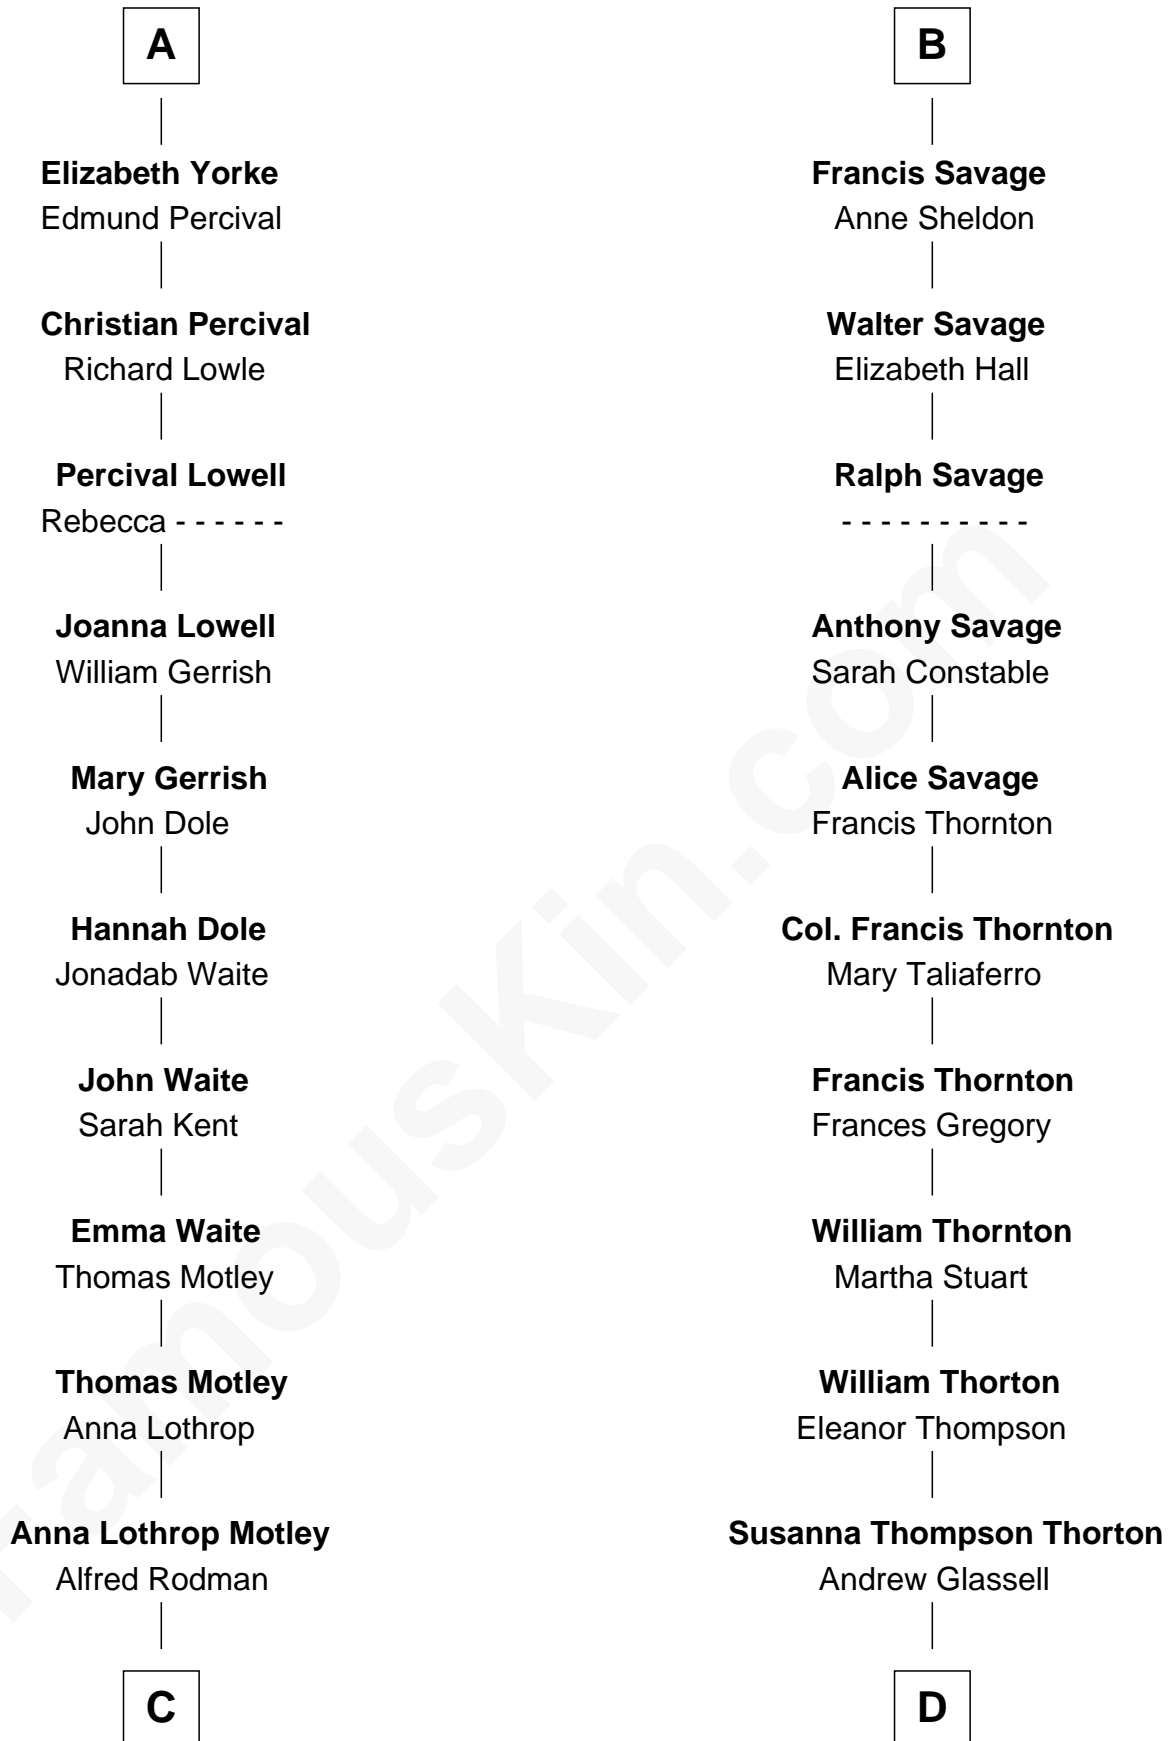

FamousKin.com

Relationship Chart of

Tuesday Weld

TV and Movie Actress

19th cousin 1 time removed of

General George S. Patton

U.S. Army - World War II

Humphrey de Bohun

Elizabeth Plantagenet

C

Eloise Rodman
Stephen Minot Weld

Edward Motley Weld
Sarah Lothrop King

Lothrop Motley Weld
Yosene Balfour Ker

Tuesday Weld
TV and Movie Actress

D

Susan Thornton Glassell
George Smith Patton