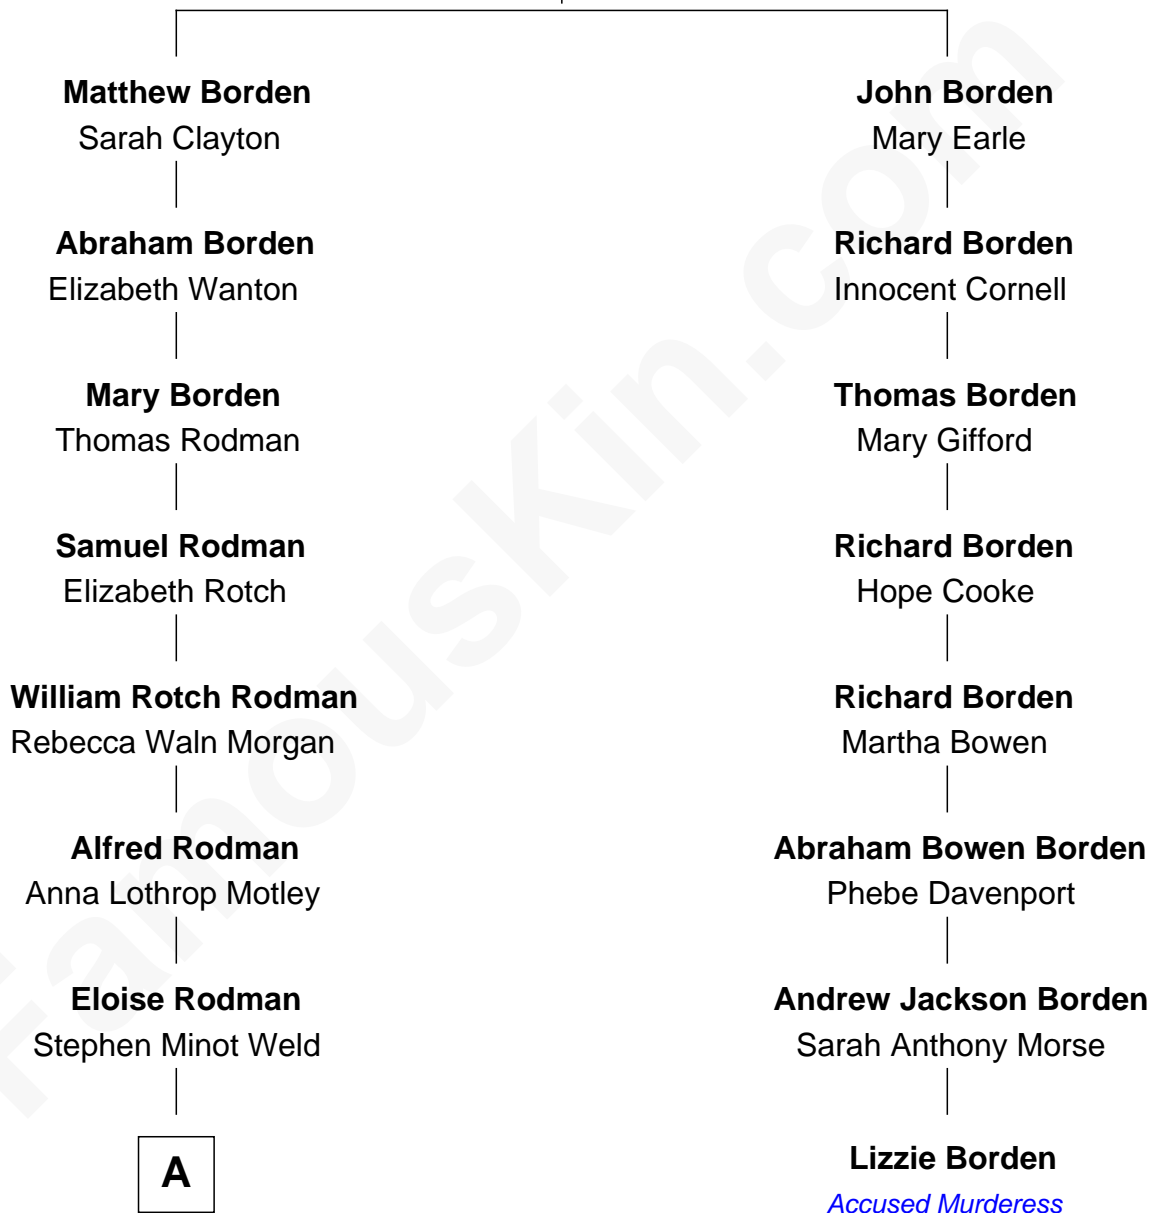

# FamousKin.com Relationship Chart of

**Tuesday Weld**

*TV and Movie Actress*

7th cousin 2 times removed of

**Lizzie Borden**

*Accused Murderess*

**Richard Borden**

Joane Fowle

**A**

Edward Motley Weld

Sarah Lothrop King

Lothrop Motley Weld

Yosene Balfour Ker

Tuesday Weld

*TV and Movie Actress*

FamousKin.com