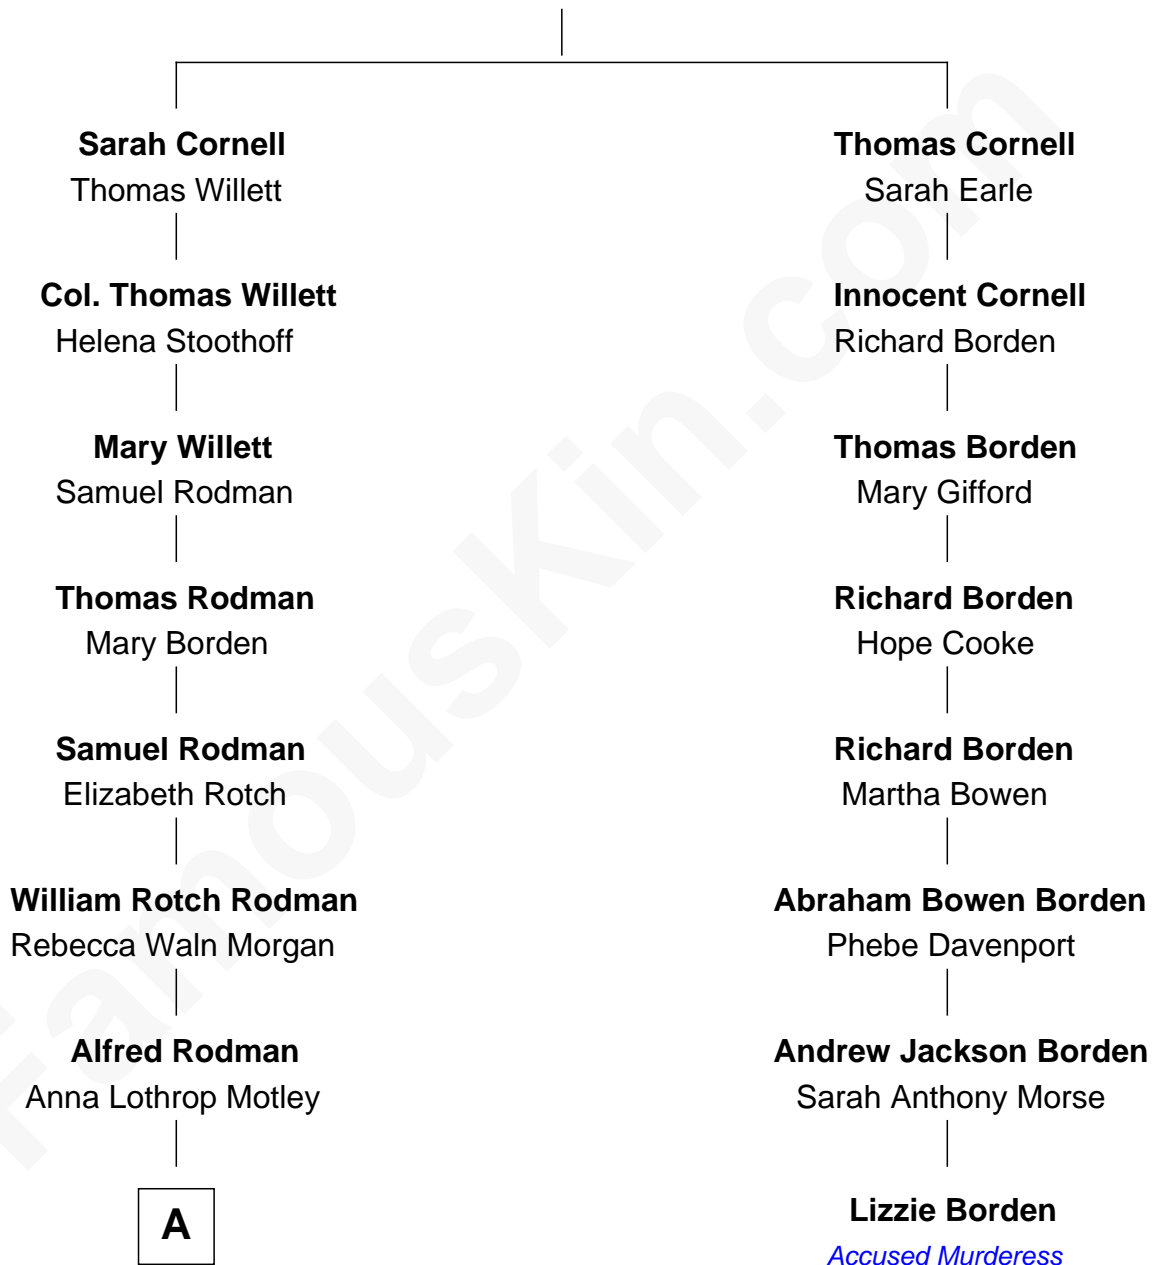

FamousKin.com Relationship Chart of

Tuesday Weld

TV and Movie Actress

7th cousin 3 times removed of

Lizzie Borden

Accused Murderess

Thomas Cornell

Rebecca Briggs

A

—
Eloise Rodman

Stephen Minot Weld

—
Edward Motley Weld

Sarah Lothrop King

—
Lothrop Motley Weld

Yosene Balfour Ker

—
Tuesday Weld