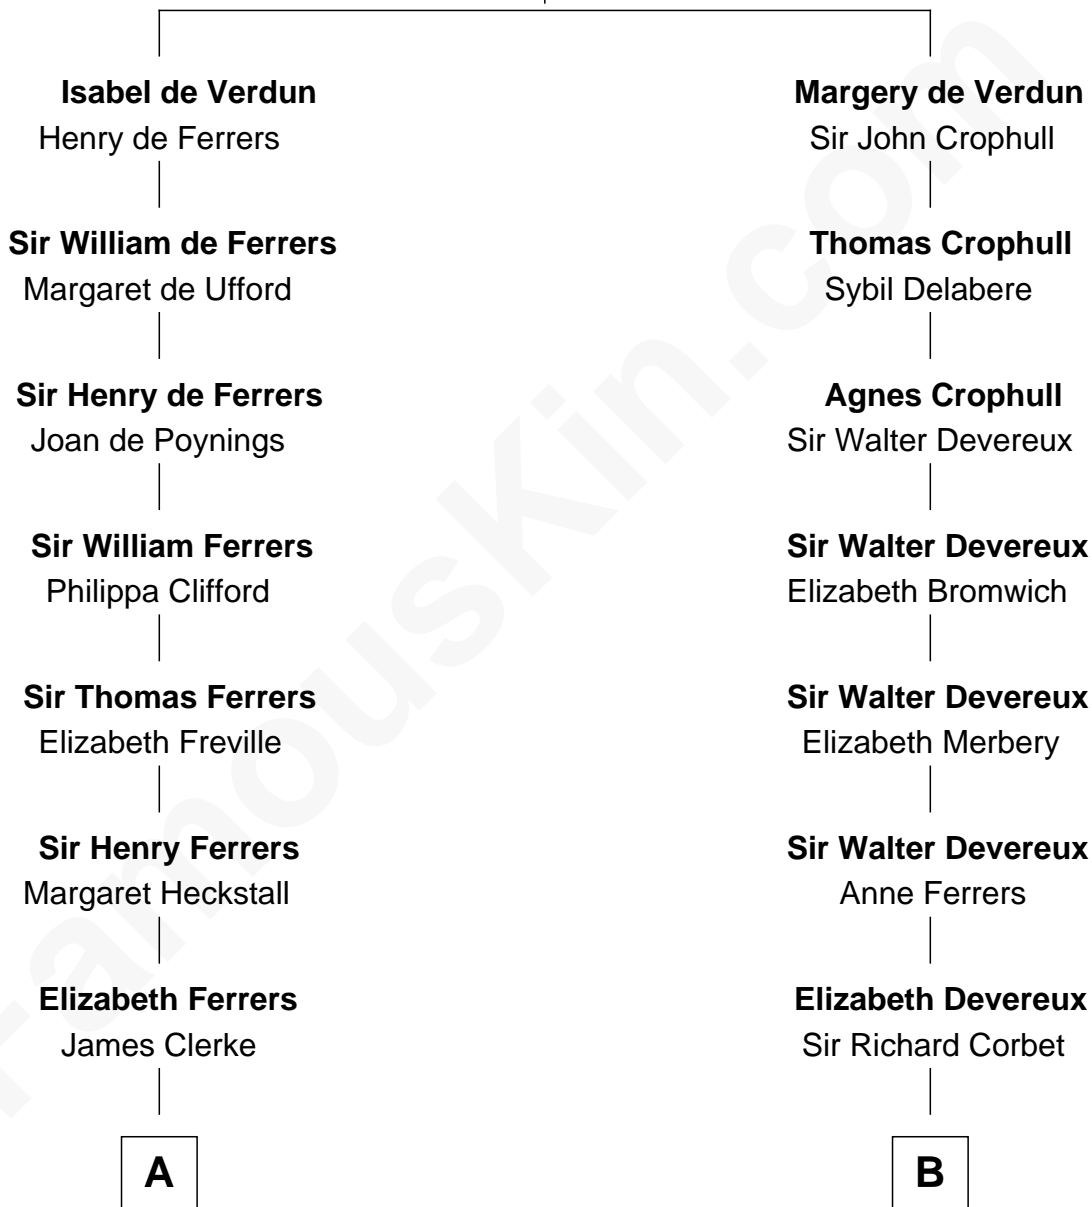

FamousKin.com Relationship Chart of

Tuesday Weld

TV and Movie Actress

21st cousin of

Lizzie Borden

Accused Murderess

Sir Thebaud de Verdun

*with wife
Elizabeth de Clare*

*with wife
Maud Mortimer*

C

Alfred Rodman
Anna Lothrop Motley

Eloise Rodman
Stephen Minot Weld

Edward Motley Weld
Sarah Lothrop King

Lothrop Motley Weld
Yosene Balfour Ker

Tuesday Weld
TV and Movie Actress

D

Susanna Tripp
John Vinnicum

Sarah L. Vinnicum
Joseph Morse

Anthony Morse
Rhoda Morrison

Sarah Anthony Morse
Andrew Jackson Borden

Lizzie Borden
Accused Murderess