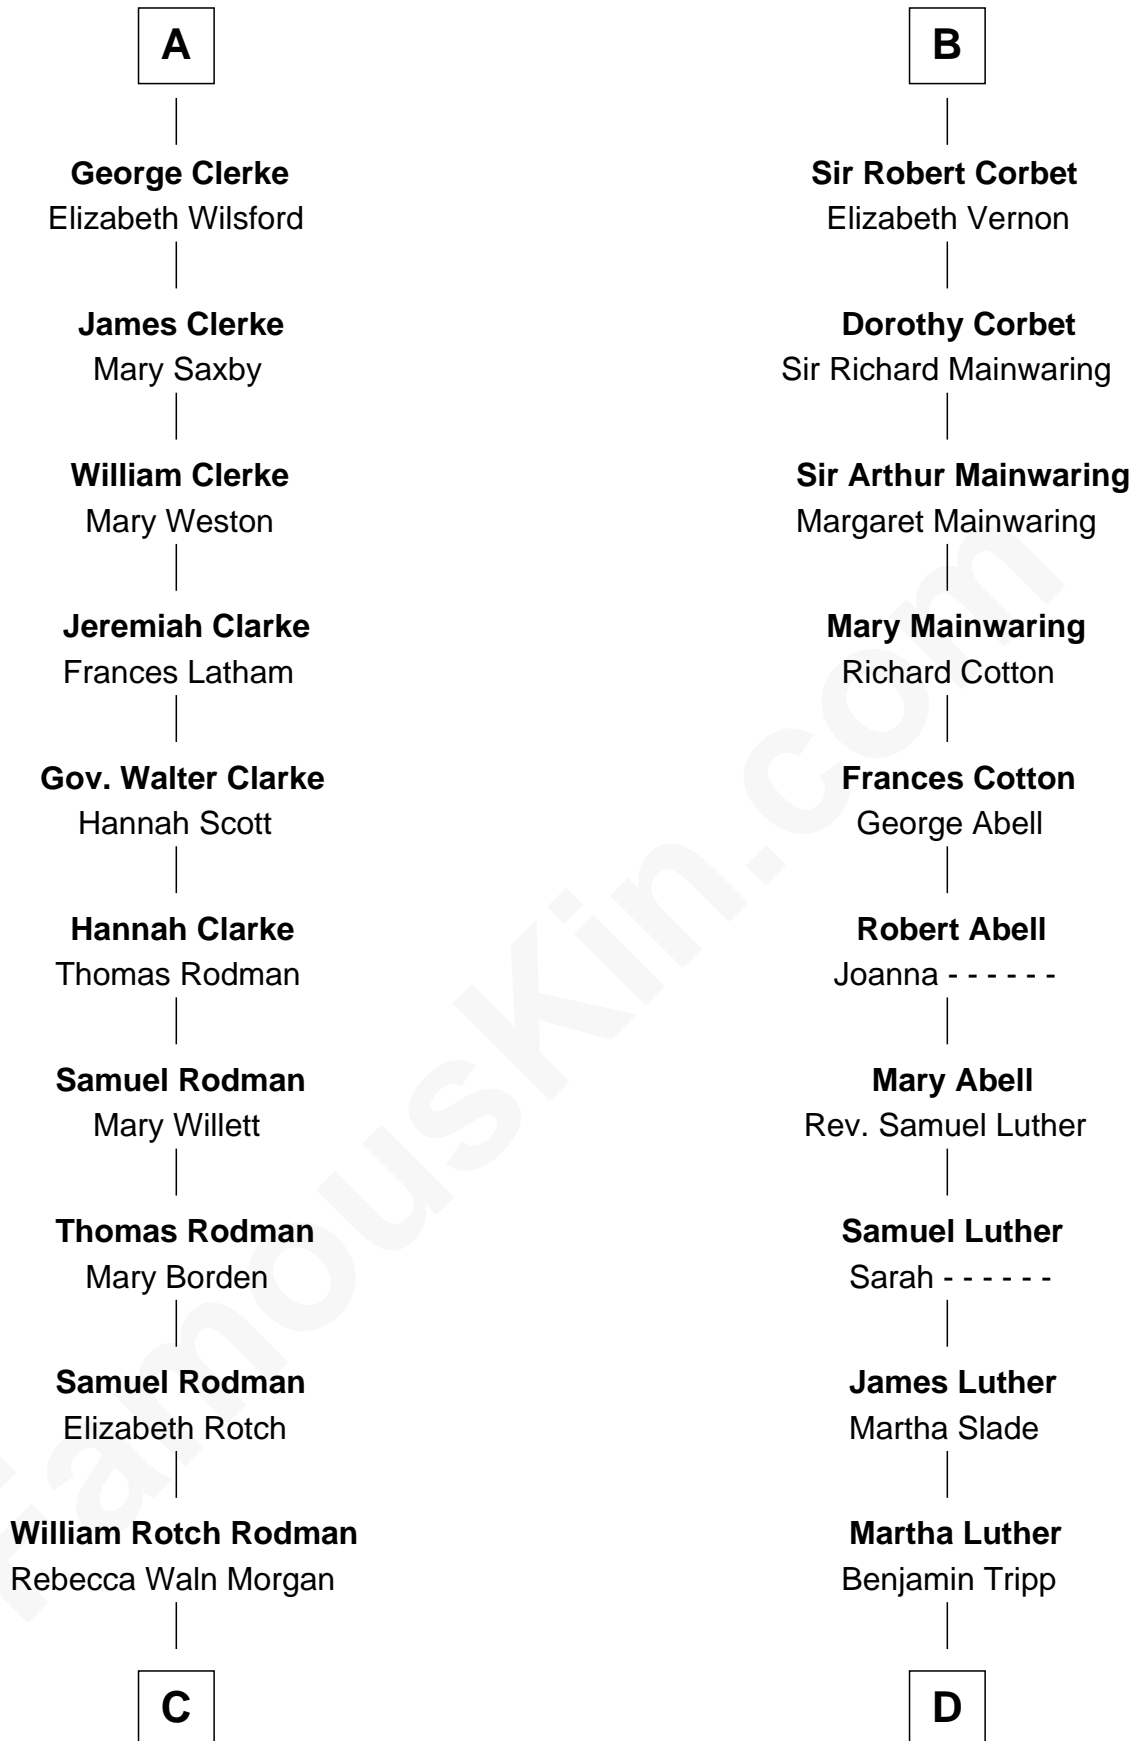

FamousKin.com Relationship Chart of

Tuesday Weld

TV and Movie Actress

21st cousin of

Lizzie Borden

Accused Murderess

Sir Thebaud de Verdun

*with wife
Elizabeth de Clare*

*with wife
Maud Mortimer*

C

Alfred Rodman
Anna Lothrop Motley

Eloise Rodman
Stephen Minot Weld

Edward Motley Weld
Sarah Lothrop King

Lothrop Motley Weld
Yosene Balfour Ker

Tuesday Weld
TV and Movie Actress

D

Susanna Tripp
John Vinnicum

Sarah L. Vinnicum
Joseph Morse

Anthony Morse
Rhoda Morrison

Sarah Anthony Morse
Andrew Jackson Borden

Lizzie Borden
Accused Murderess