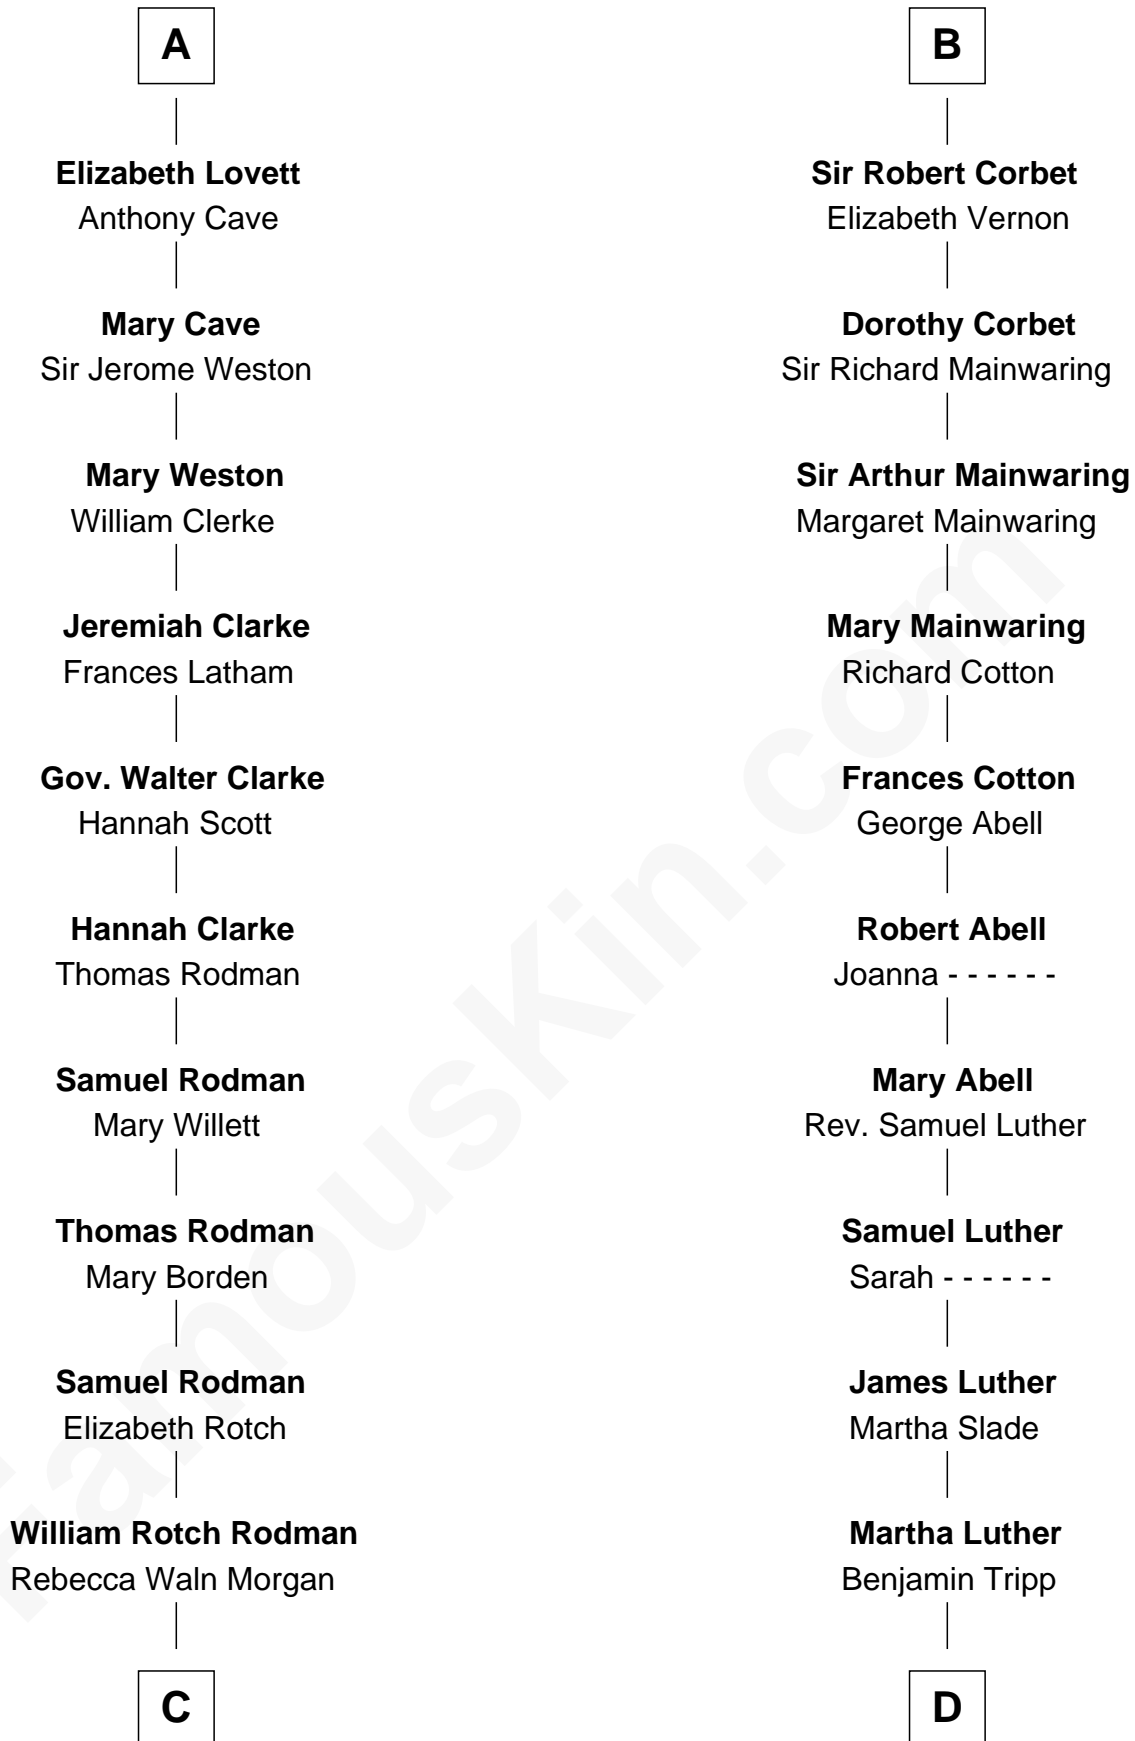

FamousKin.com Relationship Chart of

Tuesday Weld

TV and Movie Actress

21st cousin of

Lizzie Borden

Accused Murderess

Sir Roger de Grey
Elizabeth de Hastings

Sir Reynold de Grey
Eleanor le Strange

Juliane de Grey
Sir John Talbot

Ida Grey
John Cokayne

John Talbot
Katherine - - - - -

Elizabeth Cokayne
Sir Philip le Boteler

Elizabeth Talbot
Sir Warin L'Arcedeckne

Philip Boteler
Isabel Willoughby

Eleanor L'Arcedeckne
Sir Walter Lucy

John Boteler
Constance Vere

Eleanor Lucy
Sir Thomas Hopton

Elizabeth Boteler
Thomas Lovett

Elizabeth Hopton
Sir Roger Corbet

Thomas Lovett
Anne Danvers

Sir Richard Corbet
Elizabeth Devereux

A

B

C

Alfred Rodman
Anna Lothrop Motley

Eloise Rodman
Stephen Minot Weld

Edward Motley Weld
Sarah Lothrop King

Lothrop Motley Weld
Yosene Balfour Ker

Tuesday Weld
TV and Movie Actress

D

Susanna Tripp
John Vinnicum