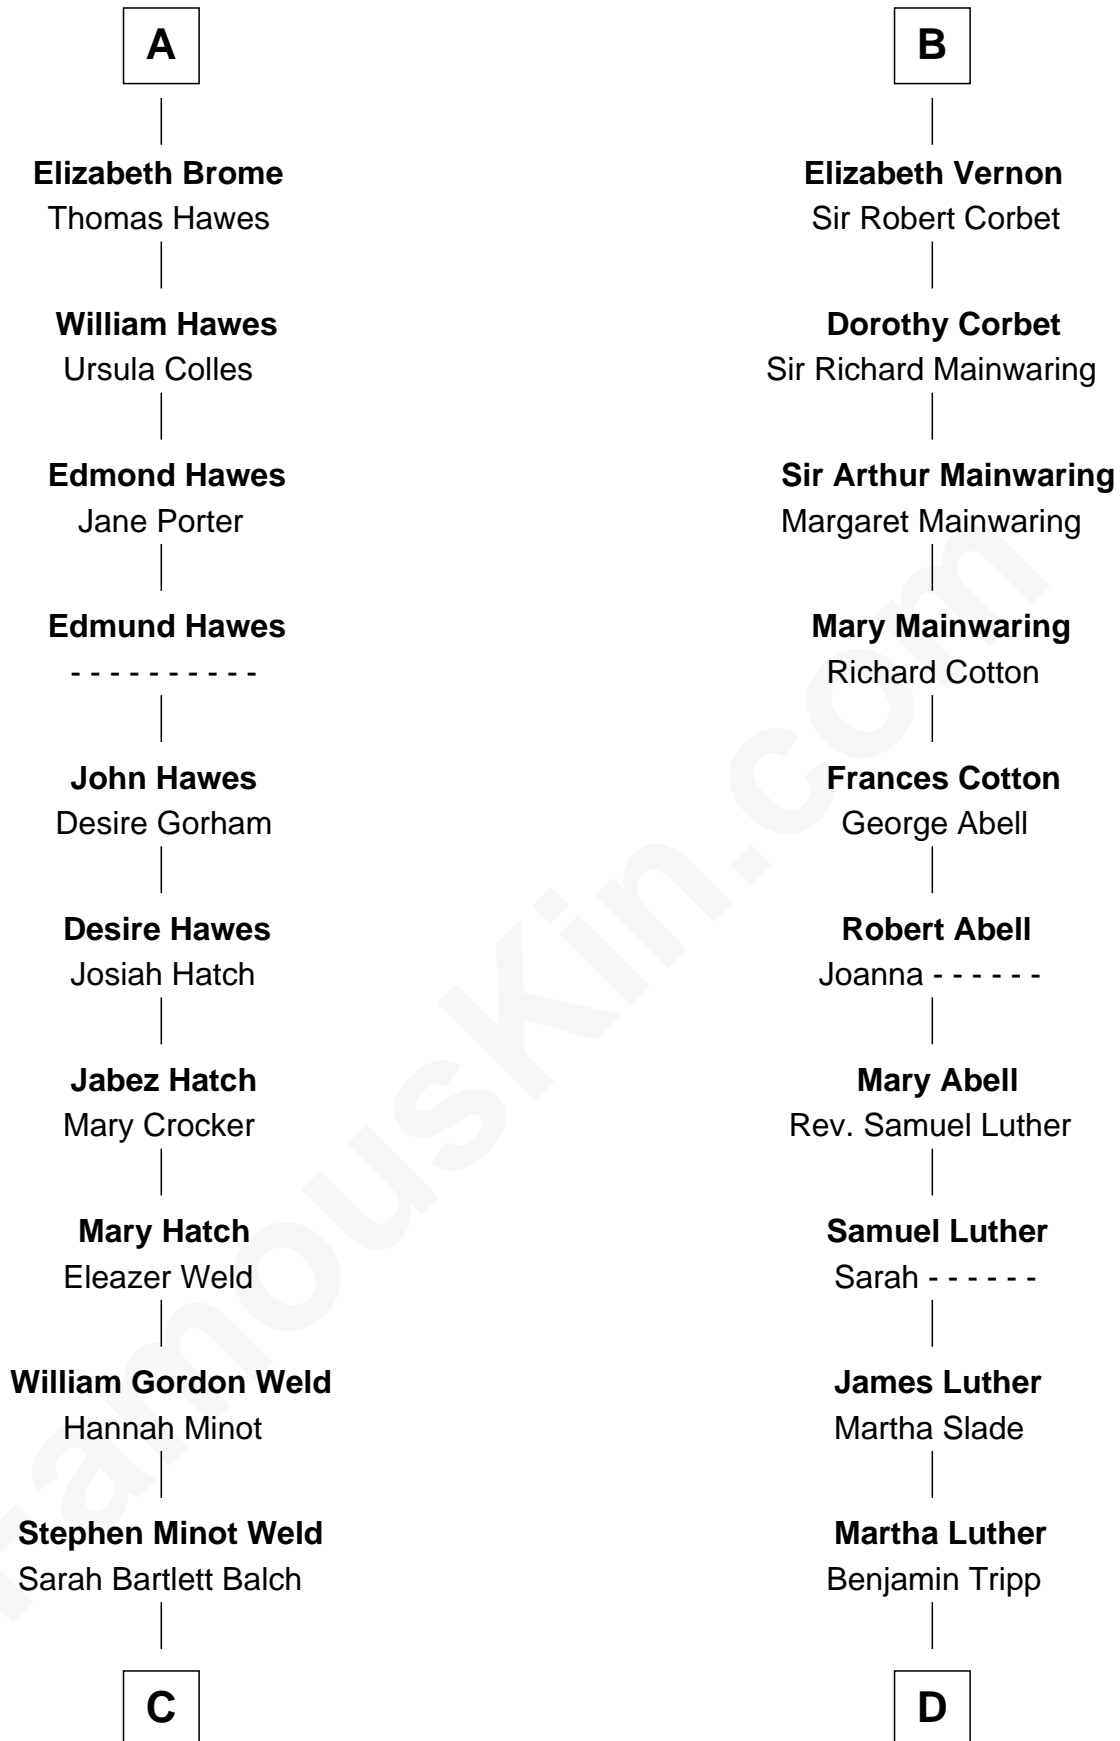

FamousKin.com Relationship Chart of

Tuesday Weld

TV and Movie Actress

20th cousin 1 time removed of

Lizzie Borden

Accused Murderess

Sir Robert de Ros

Isabel de Aubeney

C

Stephen Minot Weld

Eloise Rodman

Edward Motley Weld

Sarah Lothrop King

Lothrop Motley Weld

Yosene Balfour Ker

Tuesday Weld

Sarah Anthony Morse

Andrew Jackson Borden

Lizzie Borden

Accused Murderess

FamousKin.com