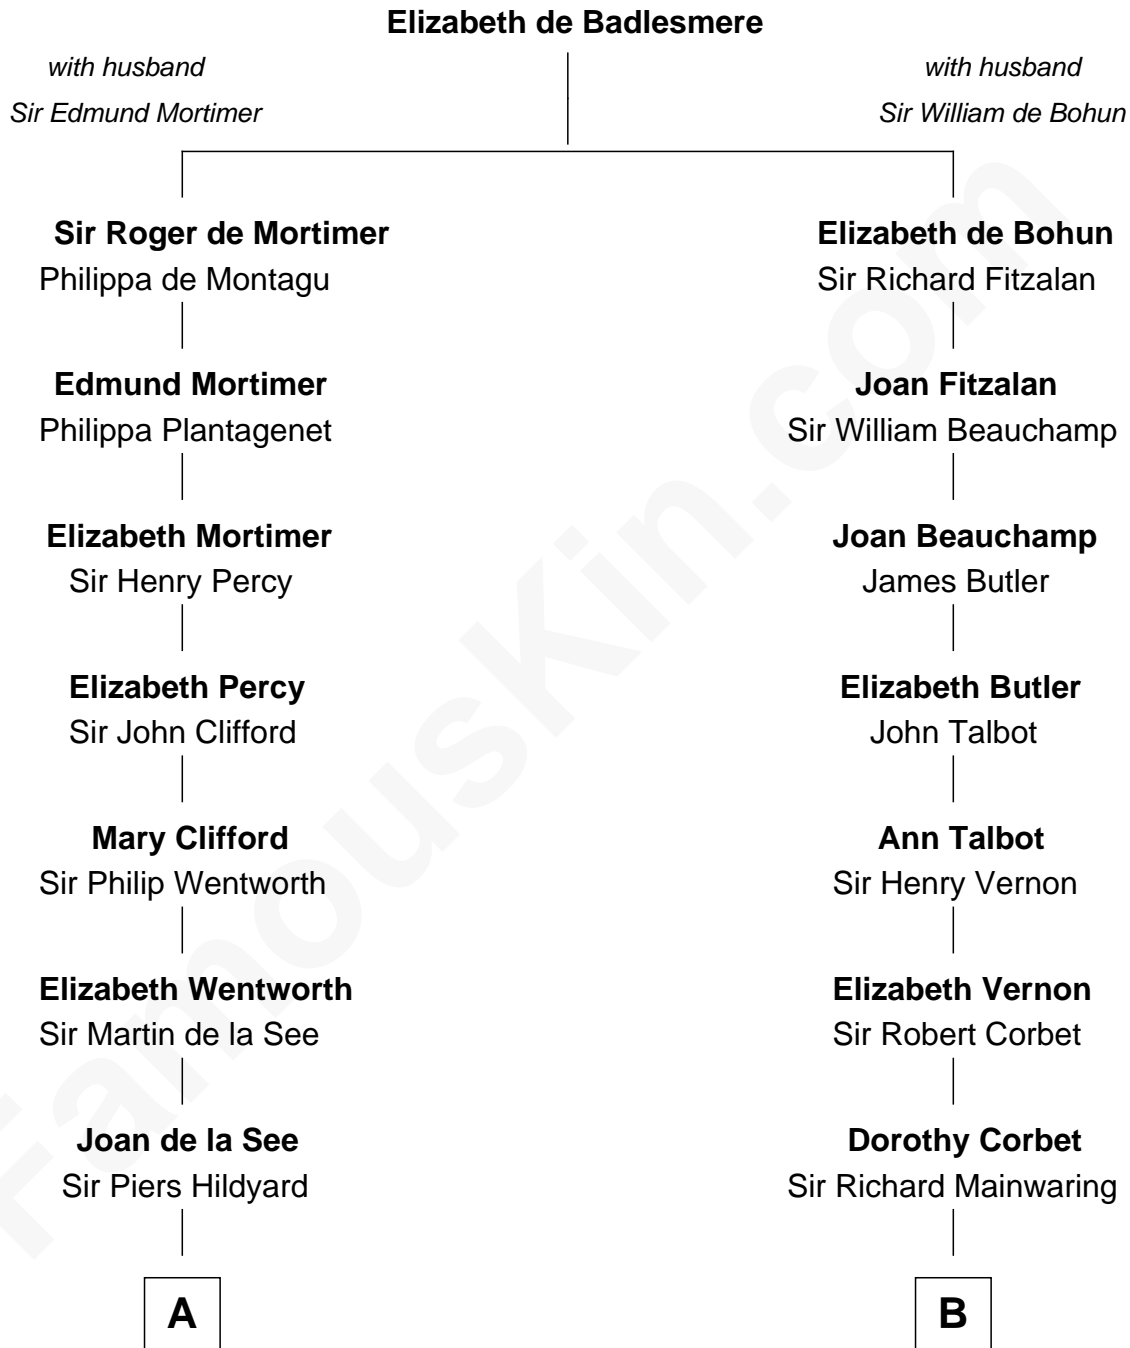

FamousKin.com Relationship Chart of

Tuesday Weld

TV and Movie Actress

19th cousin 2 times removed of

Lizzie Borden

Accused Murderess

C

Sarah Bartlett Balch

Stephen Minot Weld

Stephen Minot Weld

Eloise Rodman

Edward Motley Weld

Sarah Lothrop King

Lothrop Motley Weld

Yosene Balfour Ker

Tuesday Weld

TV and Movie Actress

D

Anthony Morse

Rhoda Morrison

Sarah Anthony Morse

Andrew Jackson Borden

Lizzie Borden

Accused Murderess