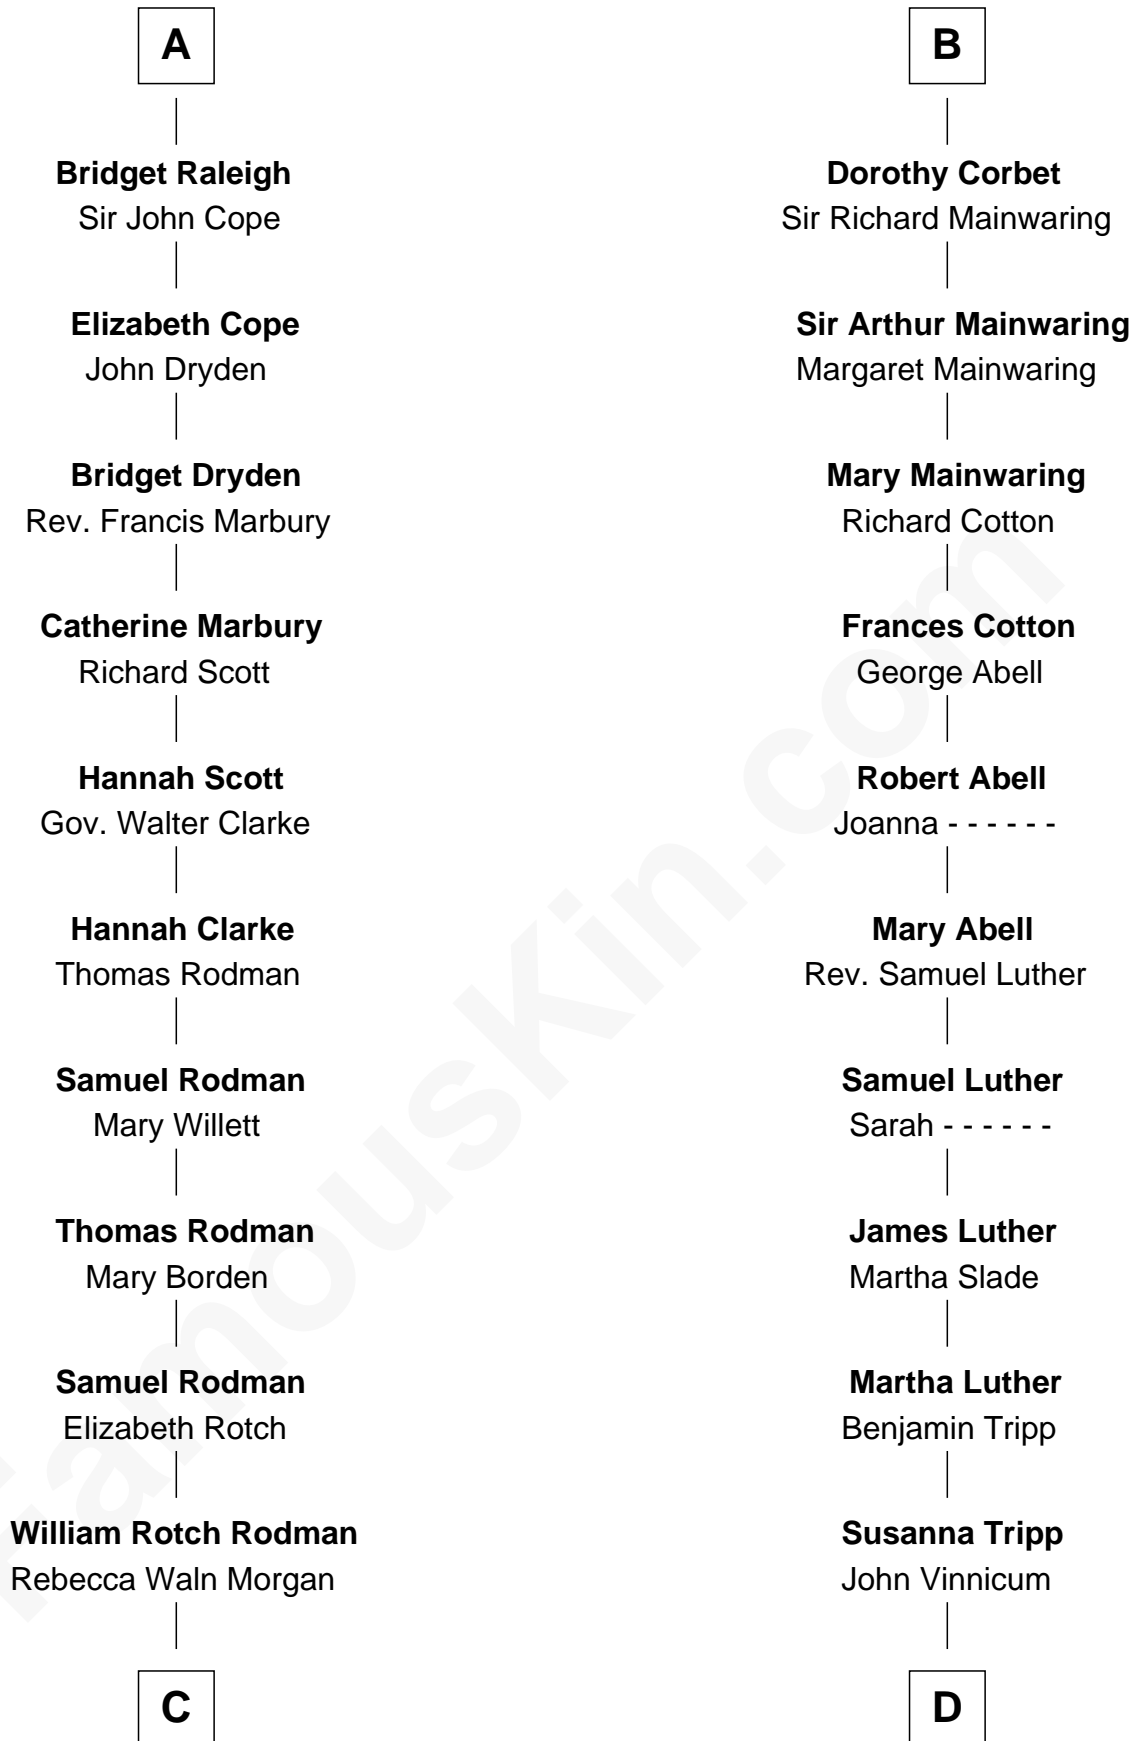

FamousKin.com

Relationship Chart of

Tuesday Weld

TV and Movie Actress

20th cousin 1 time removed of

Lizzie Borden

Accused Murderess

Edmund Fitzalan

Alice de Warenne

C

Alfred Rodman
Anna Lothrop Motley

Eloise Rodman
Stephen Minot Weld

Edward Motley Weld
Sarah Lothrop King

Lothrop Motley Weld
Yosene Balfour Ker

Tuesday Weld
TV and Movie Actress

D

Sarah L. Vinnicum
Joseph Morse

Anthony Morse
Rhoda Morrison

Sarah Anthony Morse
Andrew Jackson Borden

Lizzie Borden
Accused Murderess