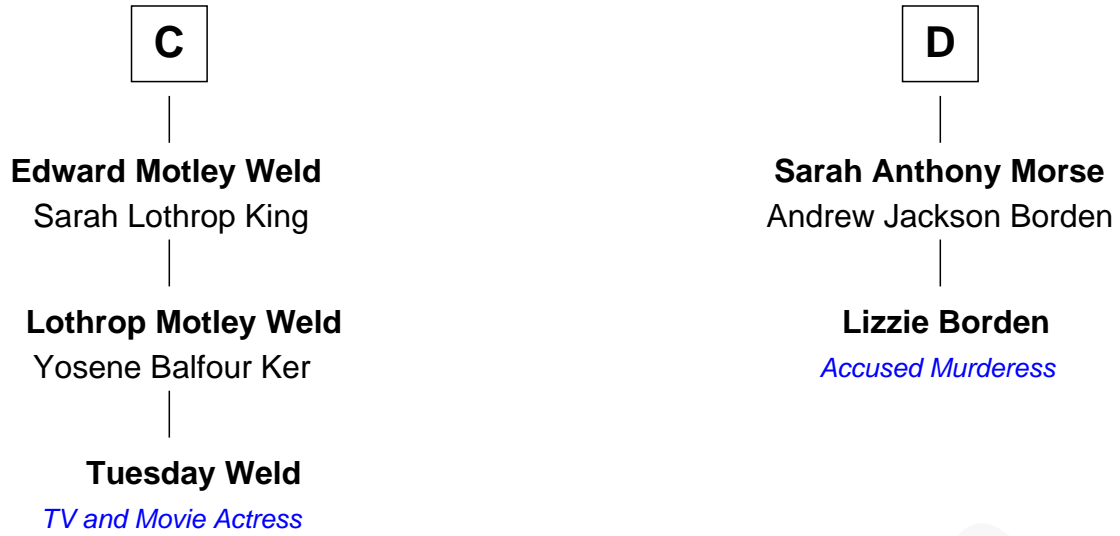

FamousKin.com

Relationship Chart of

Tuesday Weld

TV and Movie Actress

18th cousin 1 time removed of

Lizzie Borden

Accused Murderess

John de Welles

Anne de Welles

James Butler

James Butler

Joan Beauchamp

Elizabeth Butler

John Talbot

Ann Talbot

Sir Henry Vernon

Elizabeth Vernon

Sir Robert Corbet

Dorothy Corbet

Sir Richard Mainwaring

Sir Arthur Mainwaring

Margaret Mainwaring

B

FamousKin.com