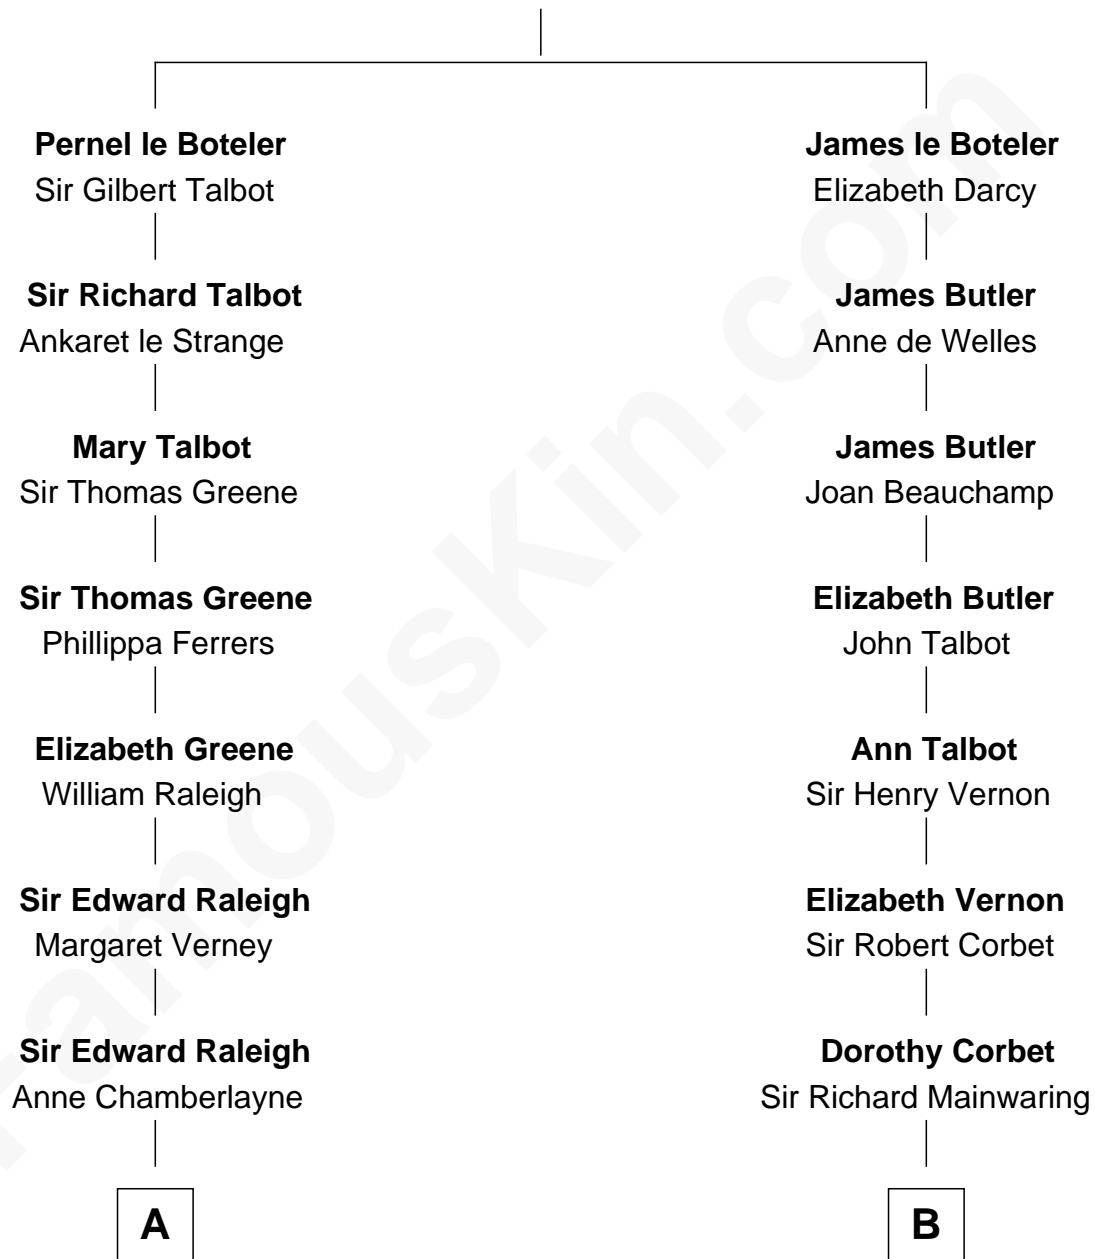

FamousKin.com

Relationship Chart of

Tuesday Weld

TV and Movie Actress

19th cousin 2 times removed of

Lizzie Borden

Accused Murderess

Sir James le Boteler

Eleanor de Bohun

C

Alfred Rodman
Anna Lothrop Motley

Eloise Rodman
Stephen Minot Weld

Edward Motley Weld
Sarah Lothrop King

Lothrop Motley Weld
Yosene Balfour Ker

Tuesday Weld
TV and Movie Actress

D

Anthony Morse
Rhoda Morrison

Sarah Anthony Morse
Andrew Jackson Borden

Lizzie Borden
Accused Murderess

FamousKin.com