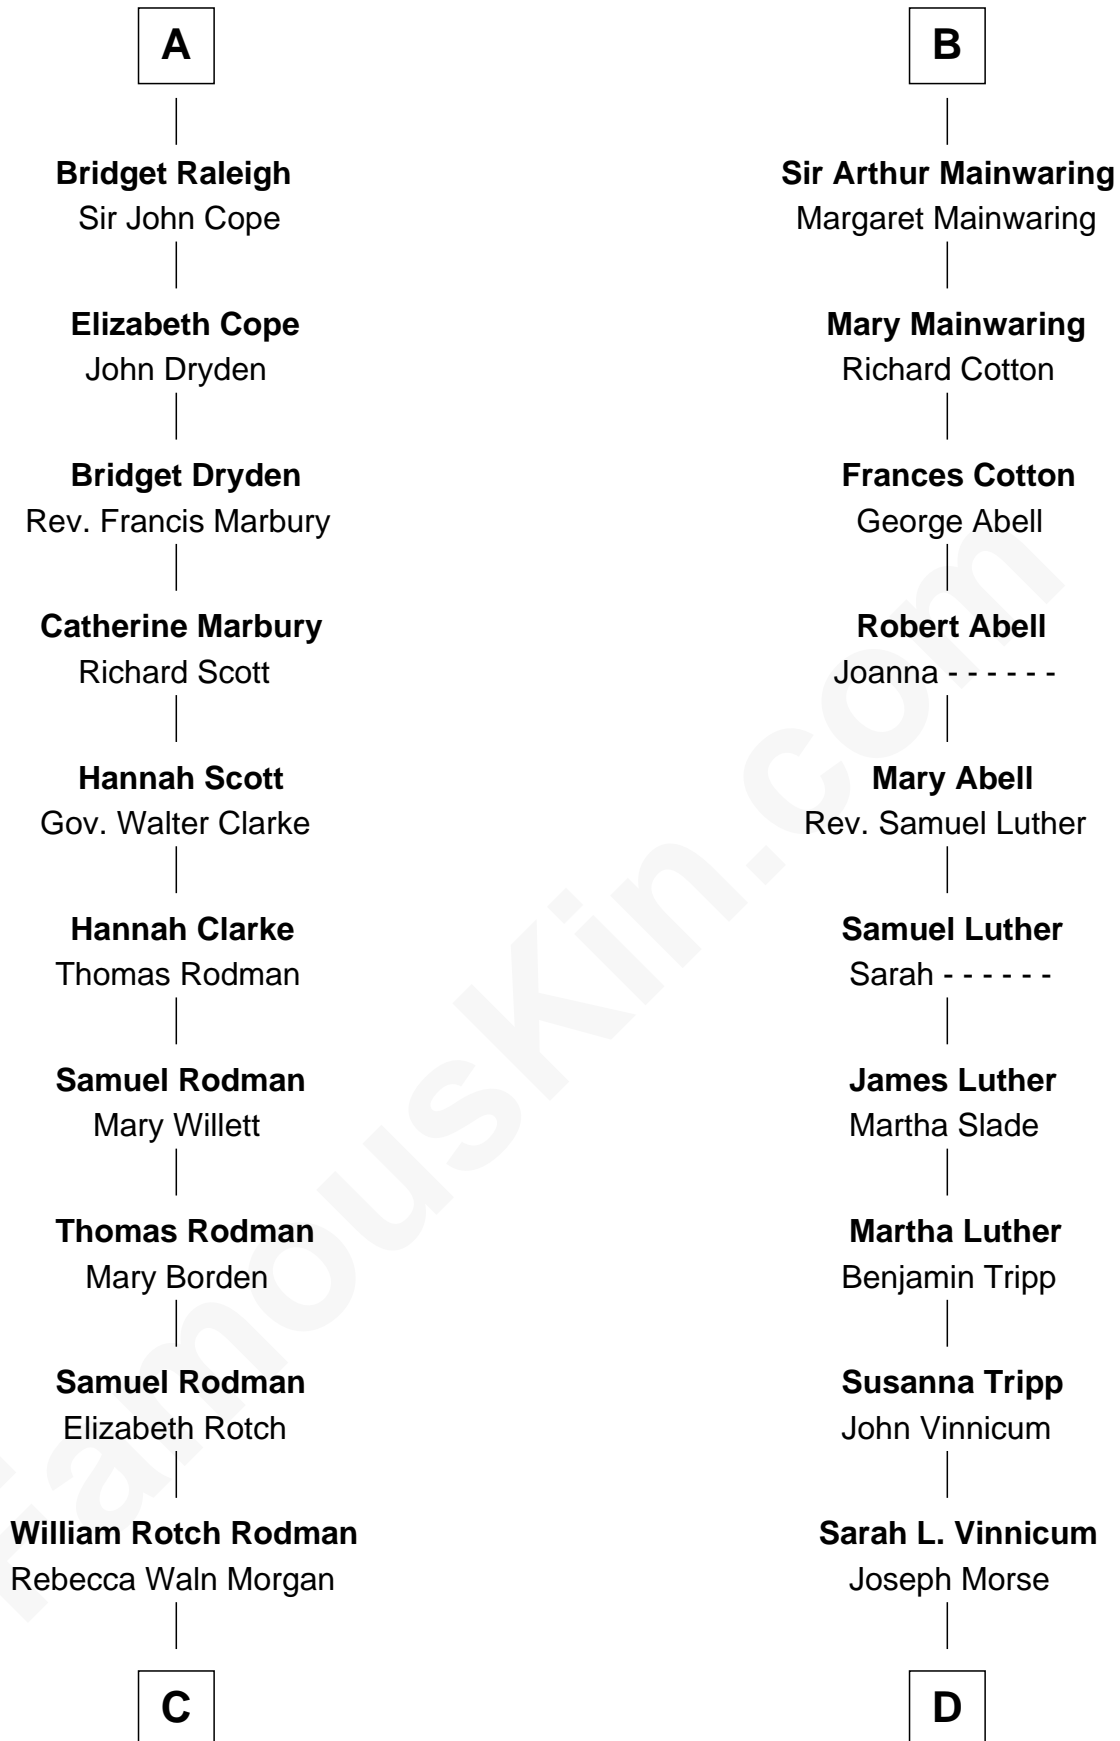

FamousKin.com

Relationship Chart of

Tuesday Weld

TV and Movie Actress

19th cousin 2 times removed of

Lizzie Borden

Accused Murderess

Sir James le Boteler

Eleanor de Bohun

C

Alfred Rodman
Anna Lothrop Motley

Eloise Rodman
Stephen Minot Weld

Edward Motley Weld
Sarah Lothrop King

Lothrop Motley Weld
Yosene Balfour Ker

Tuesday Weld
TV and Movie Actress

D

Anthony Morse
Rhoda Morrison

Sarah Anthony Morse
Andrew Jackson Borden

Lizzie Borden
Accused Murderess

FamousKin.com