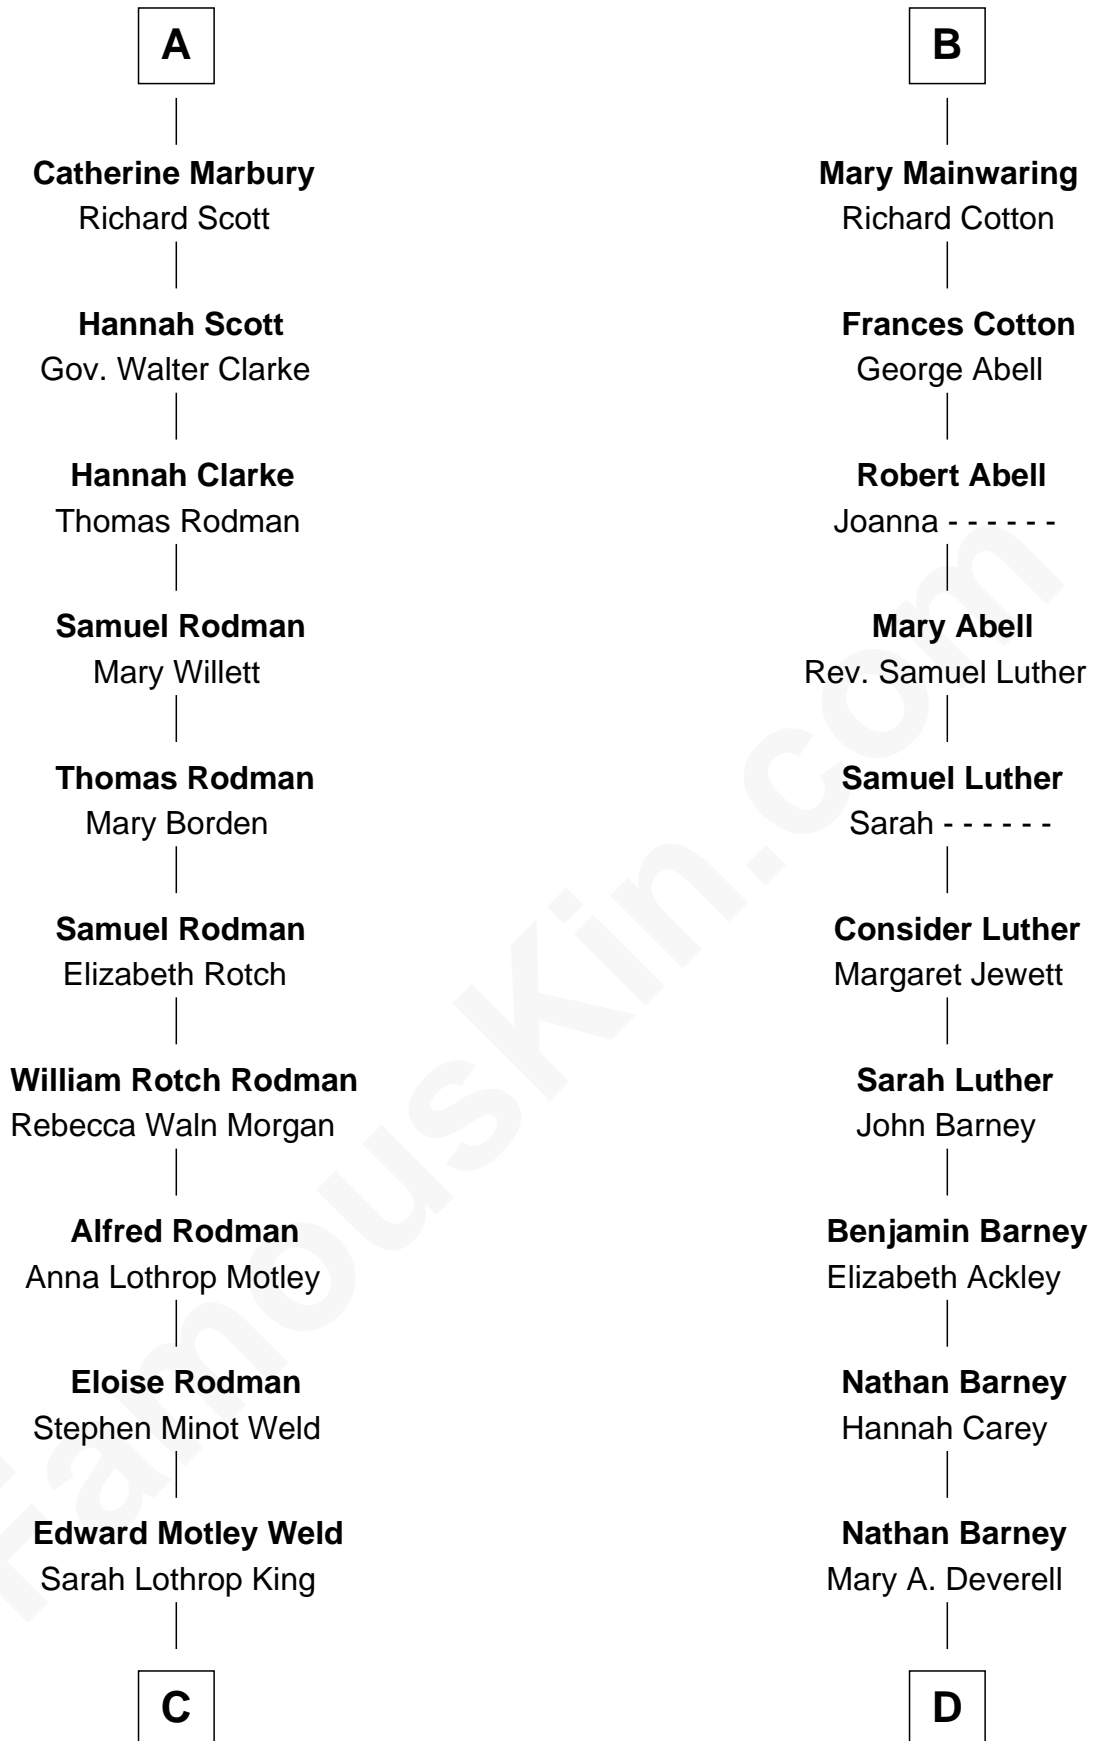

FamousKin.com Relationship Chart of

Tuesday Weld

TV and Movie Actress

18th cousin 1 time removed of

Elizabeth Montgomery

TV Actress - "Bewitched"

Robert de Ferrers
Margaret Despencer

C

Lothrop Motley Weld

Yosene Balfour Ker

Tuesday Weld

TV and Movie Actress

D

Mary Weed Barney

Henry Montgomery

Henry Montgomery

Elizabeth Bryan Allen

Elizabeth Montgomery

TV Actress - "Bewitched"

FamousKin.com