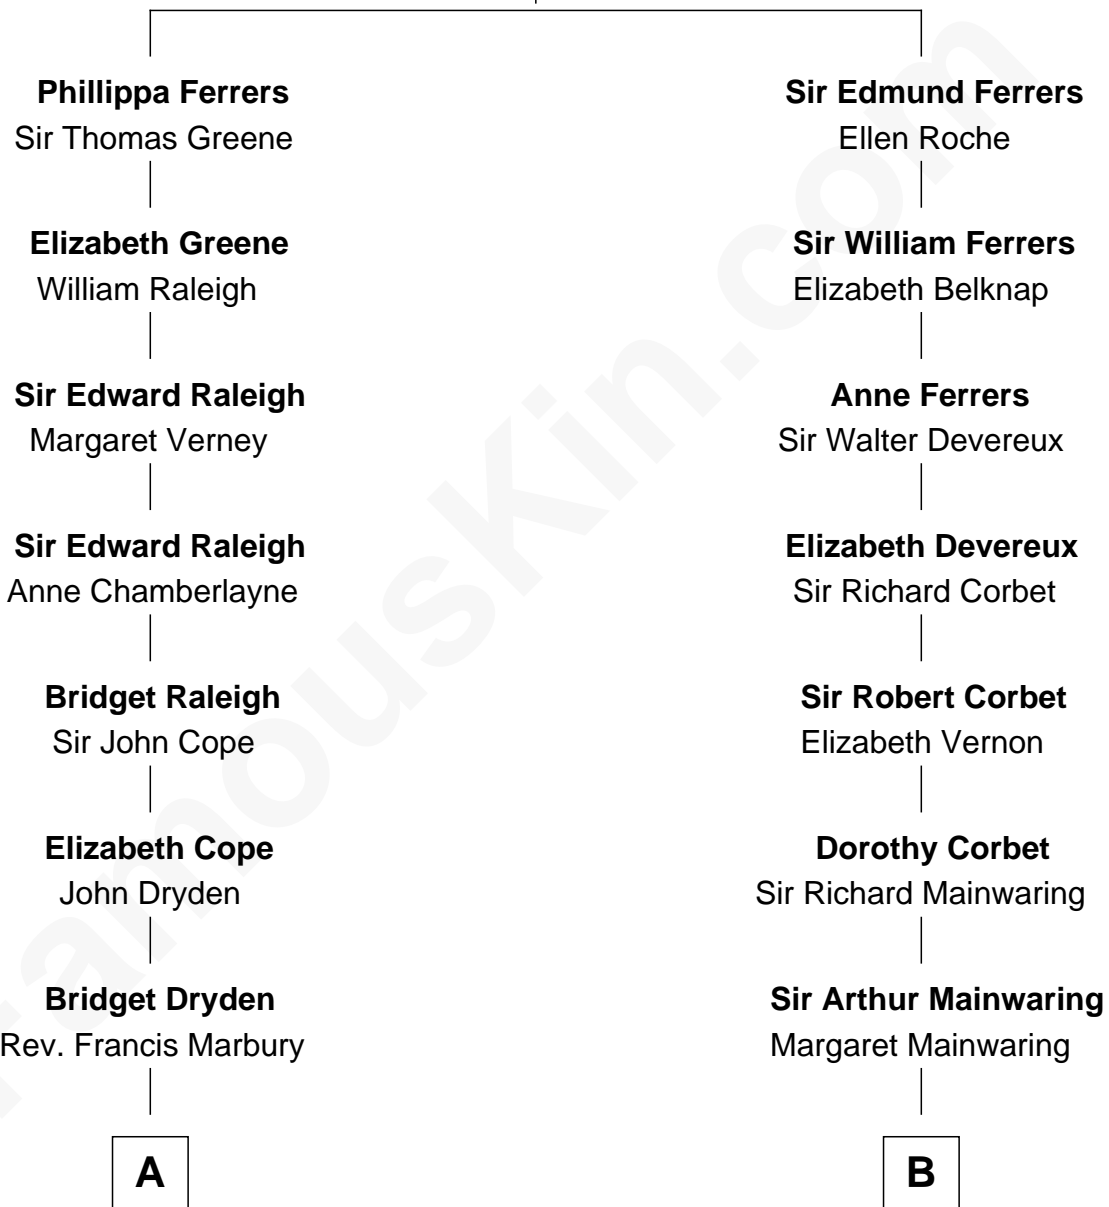

FamousKin.com Relationship Chart of

Tuesday Weld

TV and Movie Actress

18th cousin 1 time removed of

Elizabeth Montgomery

TV Actress - "Bewitched"

Robert de Ferrers
Margaret Despencer

C

Lothrop Motley Weld

Yosene Balfour Ker

Tuesday Weld

TV and Movie Actress

D

Mary Weed Barney

Henry Montgomery

Henry Montgomery

Elizabeth Bryan Allen

Elizabeth Montgomery

TV Actress - "Bewitched"

FamousKin.com