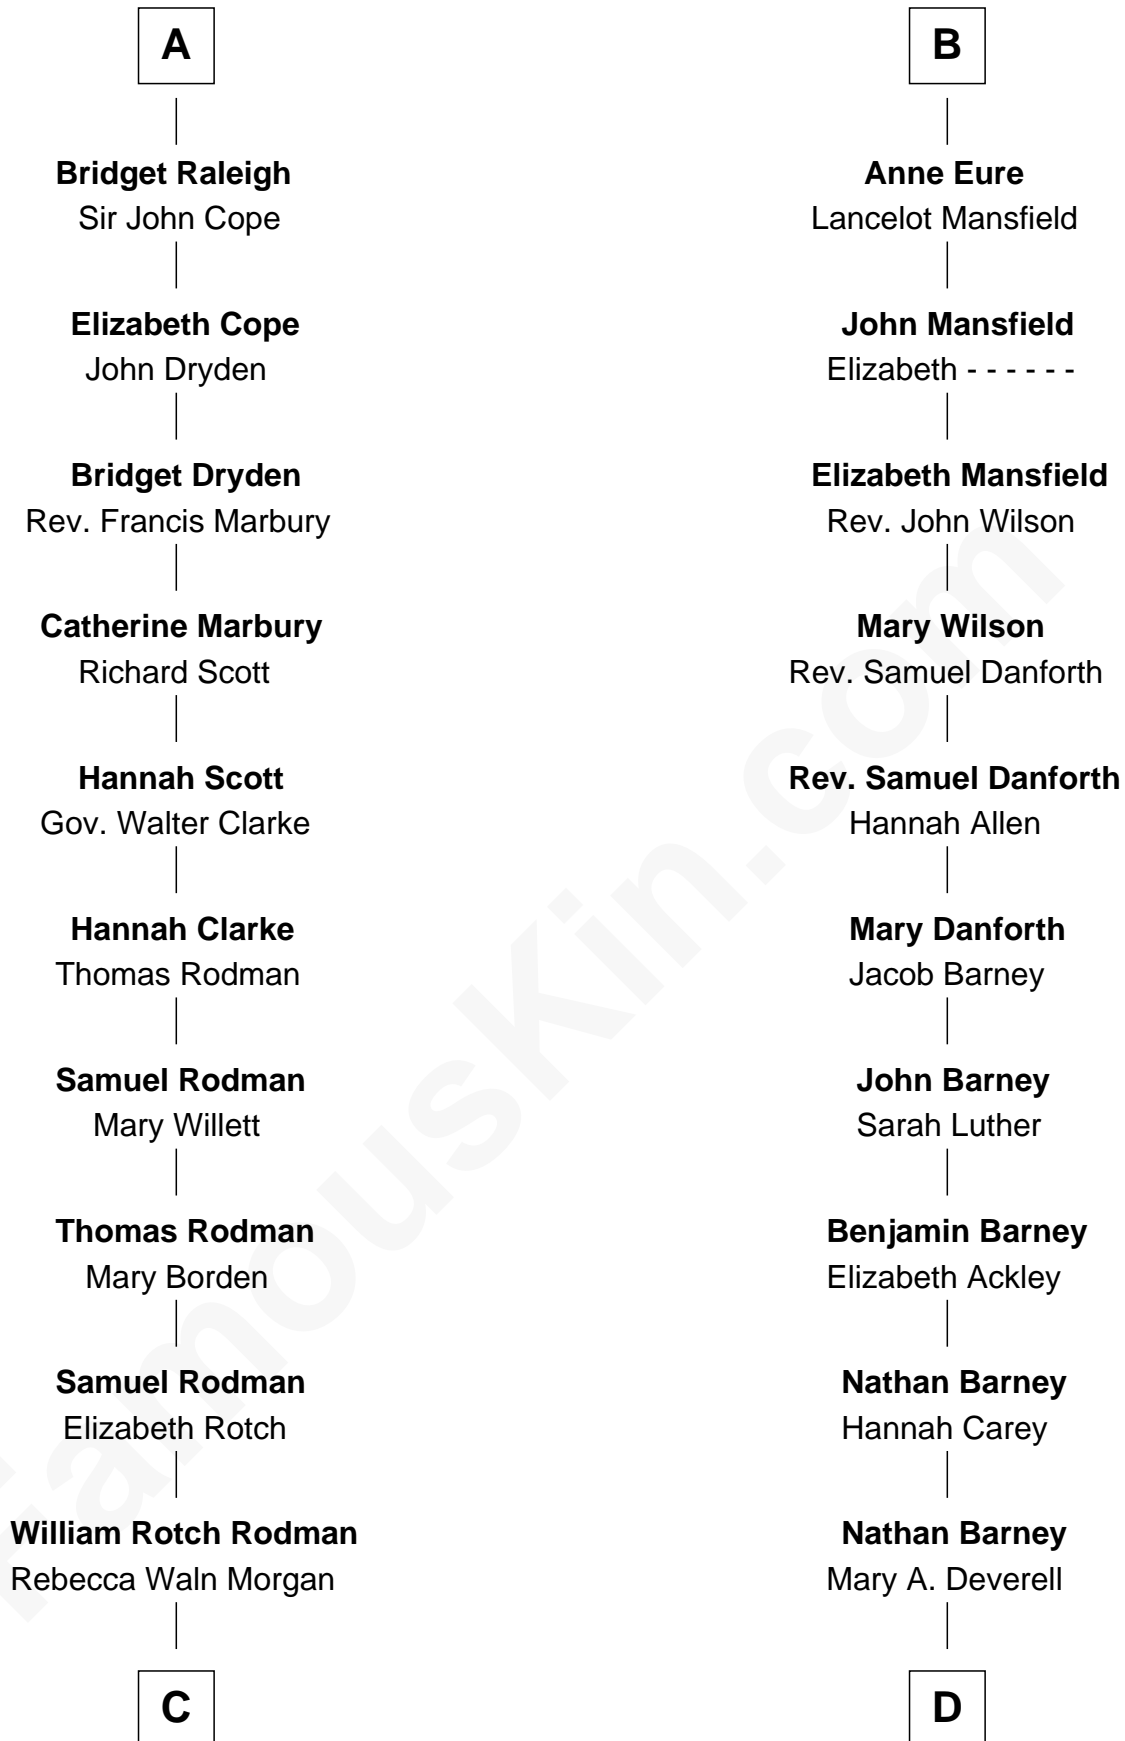

FamousKin.com Relationship Chart of

Tuesday Weld

TV and Movie Actress

19th cousin 2 times removed of

Elizabeth Montgomery

TV Actress - "Bewitched"

Edmund Fitzalan

Alice de Warenne

C

Alfred Rodman
Anna Lothrop Motley

Eloise Rodman
Stephen Minot Weld

Edward Motley Weld
Sarah Lothrop King

Lothrop Motley Weld
Yosene Balfour Ker

Tuesday Weld
TV and Movie Actress

D

Mary Weed Barney
Henry Montgomery

Henry Montgomery
Elizabeth Bryan Allen

Elizabeth Montgomery
TV Actress - "Bewitched"

FamousKin.com