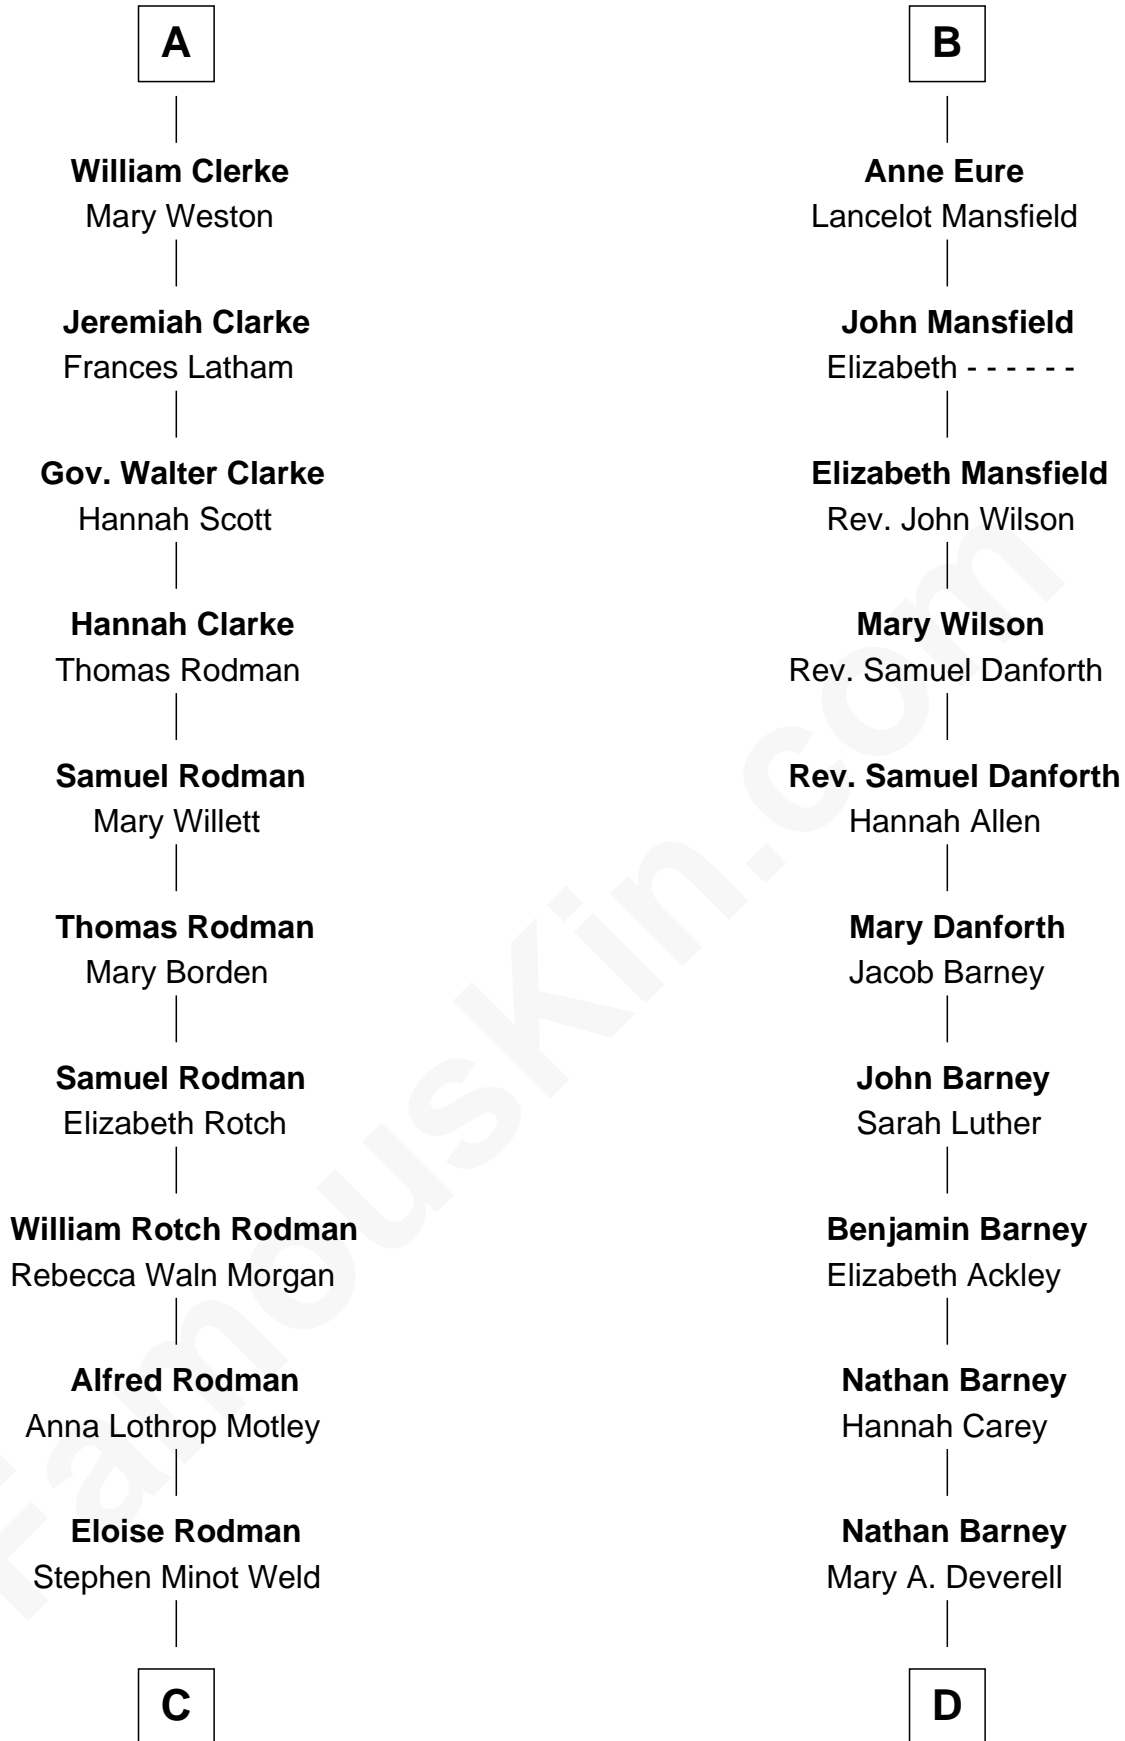

FamousKin.com Relationship Chart of

Tuesday Weld

TV and Movie Actress

19th cousin of

Elizabeth Montgomery

TV Actress - "Bewitched"

John de Welles

Maud de Roos

Eleanor de Mowbray

Eudo de Welles

Maud de Greystoke

Sir Lionel de Welles

Joan de Waterton

Cecily de Welles

Sir Robert Willoughby

Sir Christopher Willoughby

Margaret Jenney

Elizabeth Willoughby

Sir William Eure

Sir Ralph Eure

Margery Bowes

B

C

Edward Motley Weld

Sarah Lothrop King

Lothrop Motley Weld

Yosene Balfour Ker

Tuesday Weld

TV and Movie Actress

D

Mary Weed Barney

Henry Montgomery