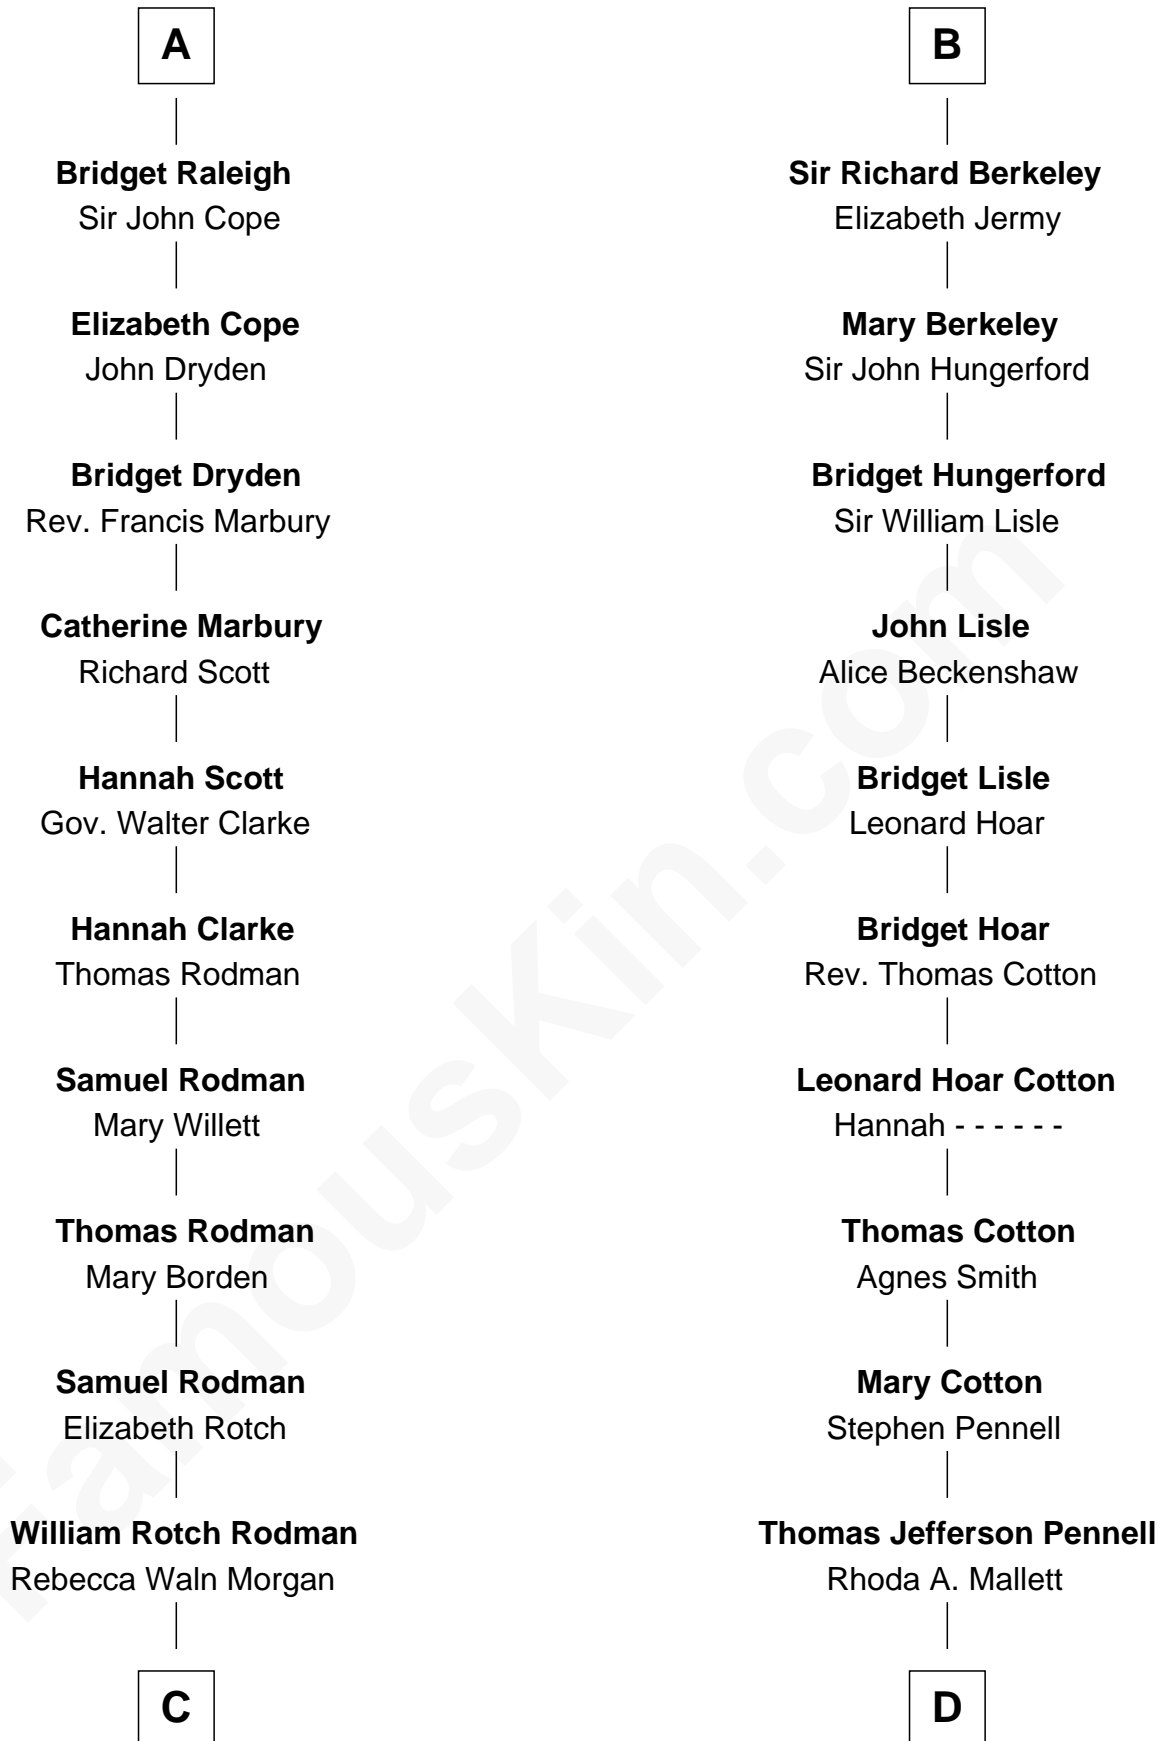

FamousKin.com Relationship Chart of

Tuesday Weld

TV and Movie Actress

21st cousin of

Warren Buffett

Chairman & CEO, Berkshire Hathaway

Edmund Fitzalan

Alice de Warenne

C

Alfred Rodman
Anna Lothrop Motley

Eloise Rodman
Stephen Minot Weld

Edward Motley Weld
Sarah Lothrop King

Lothrop Motley Weld
Yosene Balfour Ker

Tuesday Weld
TV and Movie Actress

D

Deborah Collamore Pennell
John Watson