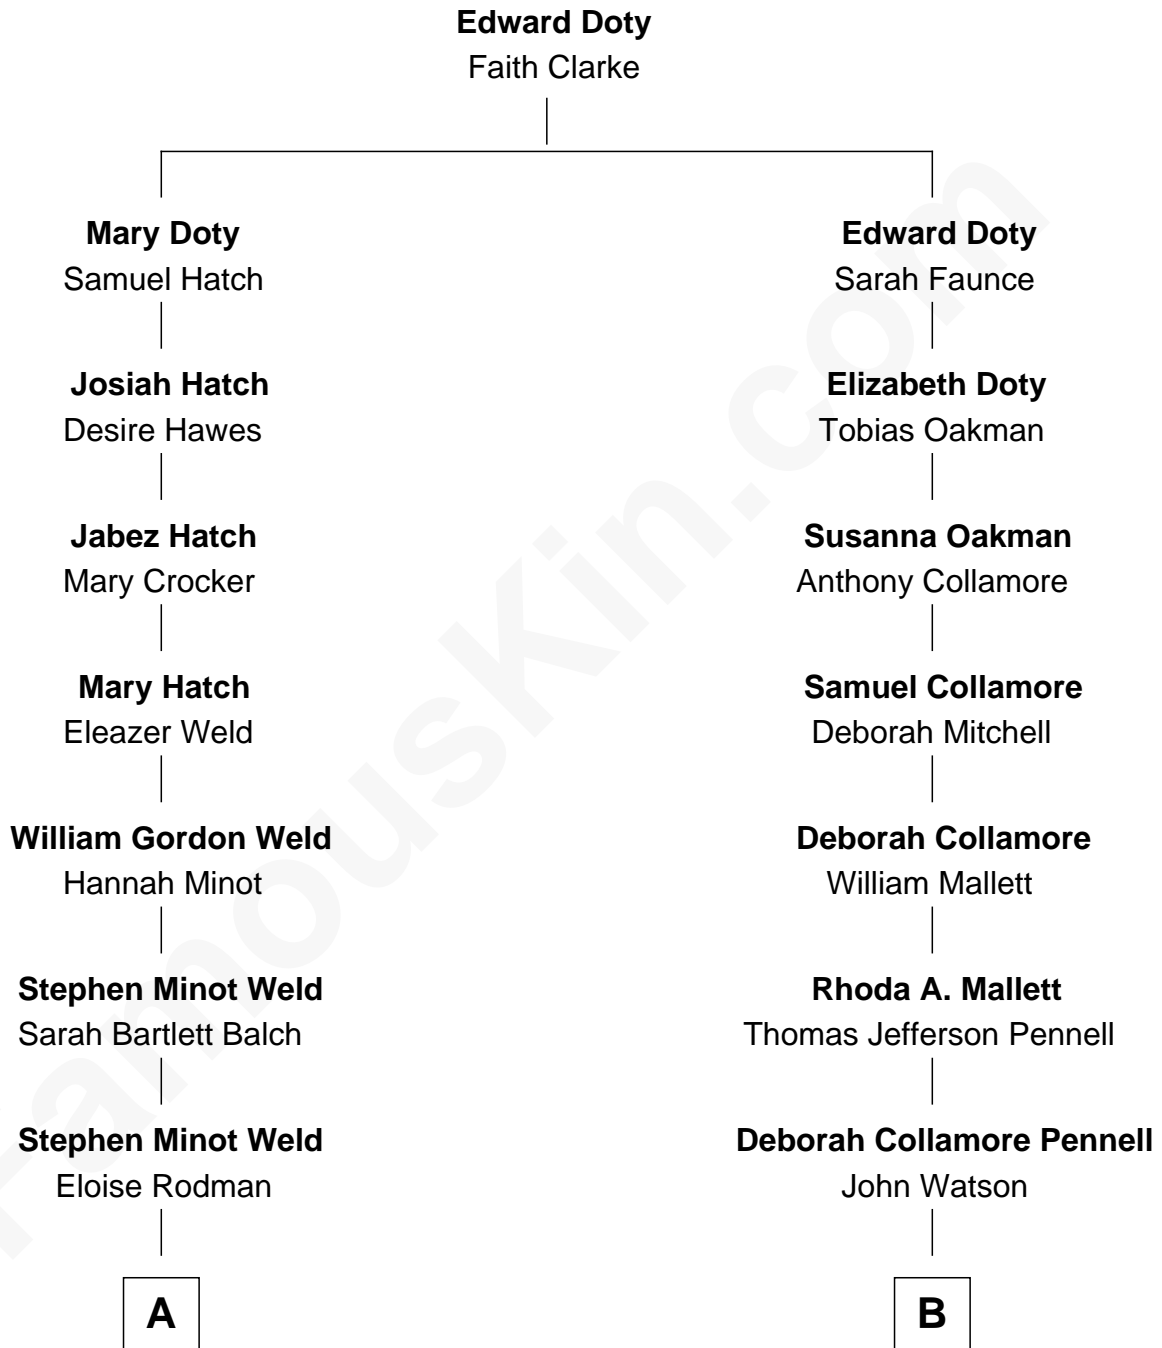

FamousKin.com Relationship Chart of

Tuesday Weld

TV and Movie Actress

9th cousin 1 time removed of

Warren Buffett

Chairman & CEO, Berkshire Hathaway

A

Edward Motley Weld

Sarah Lothrop King

Lothrop Motley Weld

Yosene Balfour Ker

Tuesday Weld

TV and Movie Actress

B

Susan Ann Watson

Ford Bela Barber