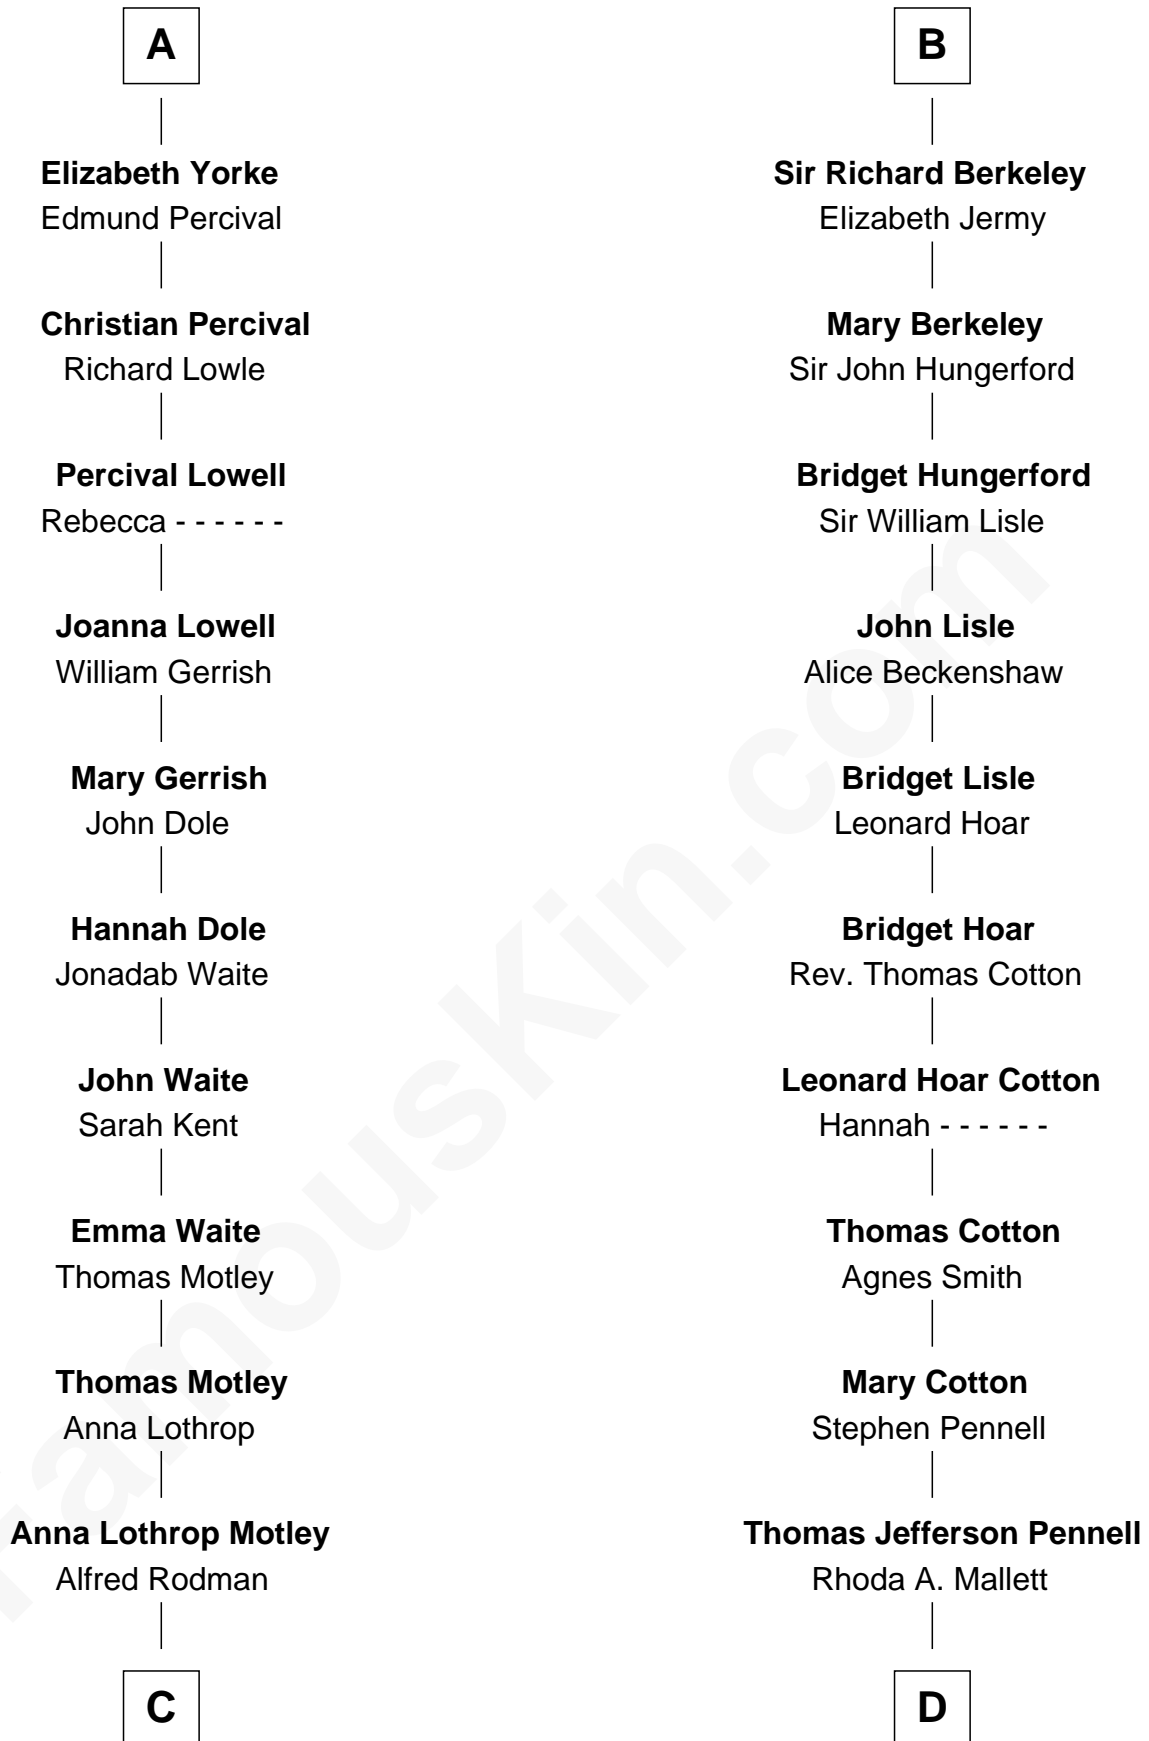

FamousKin.com

Relationship Chart of

Tuesday Weld

TV and Movie Actress

20th cousin 1 time removed of

Warren Buffett

Chairman & CEO, Berkshire Hathaway

Humphrey de Bohun
Elizabeth Plantagenet

C

Eloise Rodman
Stephen Minot Weld

Edward Motley Weld
Sarah Lothrop King

Lothrop Motley Weld
Yosene Balfour Ker

Tuesday Weld
TV and Movie Actress

D

Deborah Collamore Pennell
John Watson

Susan Ann Watson
Ford Bela Barber