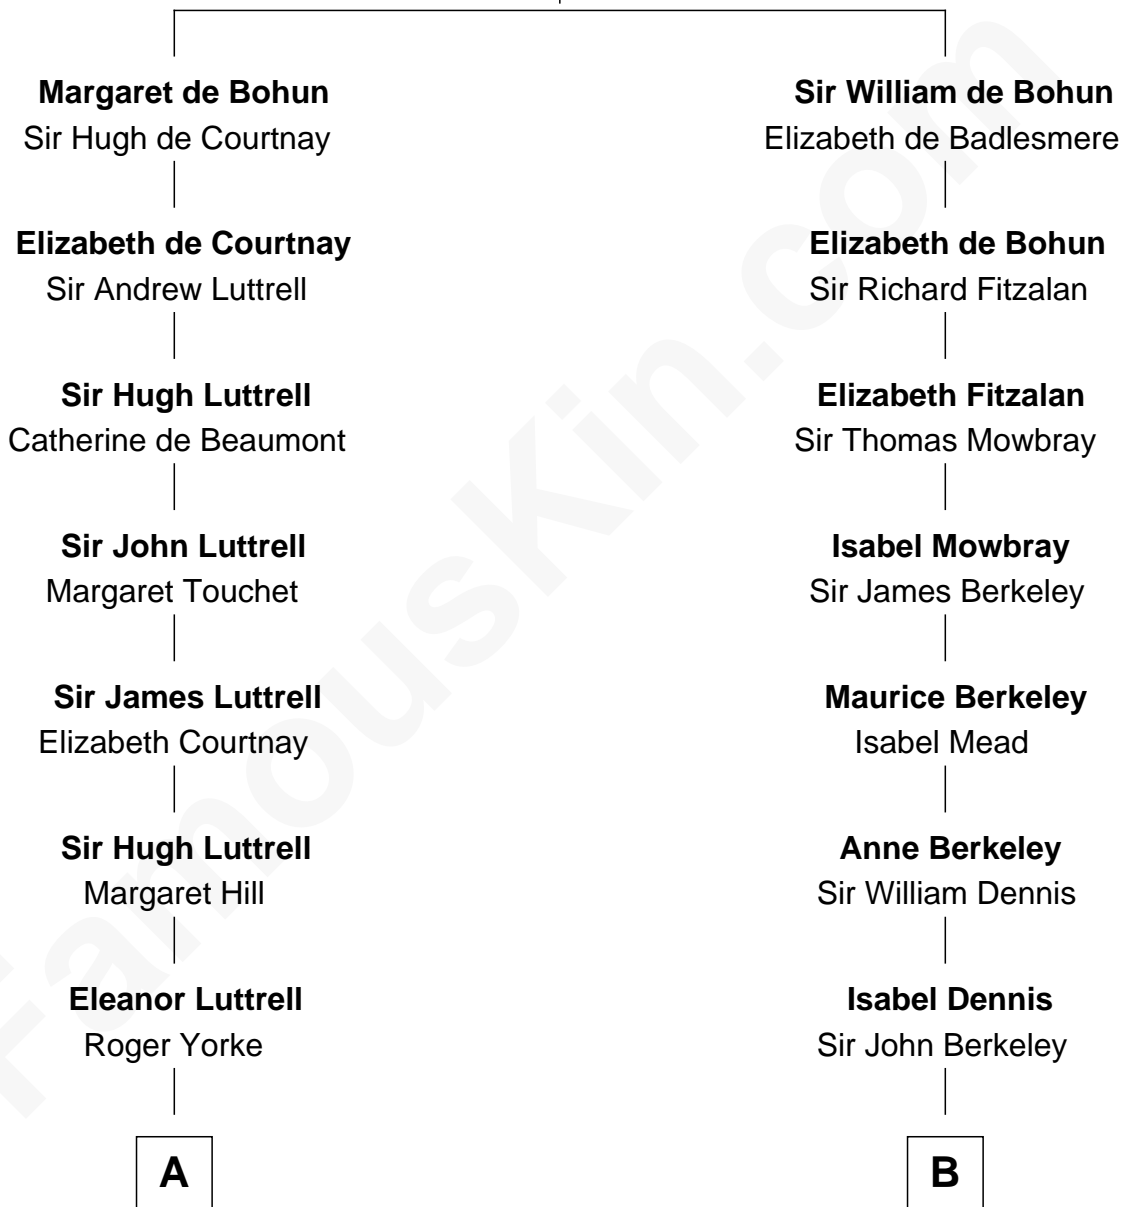

FamousKin.com

Relationship Chart of

Tuesday Weld

TV and Movie Actress

20th cousin 1 time removed of

Warren Buffett

Chairman & CEO, Berkshire Hathaway

Humphrey de Bohun
Elizabeth Plantagenet

C

Eloise Rodman
Stephen Minot Weld

Edward Motley Weld
Sarah Lothrop King

Lothrop Motley Weld
Yosene Balfour Ker

Tuesday Weld
TV and Movie Actress

D

Deborah Collamore Pennell
John Watson

Susan Ann Watson
Ford Bela Barber