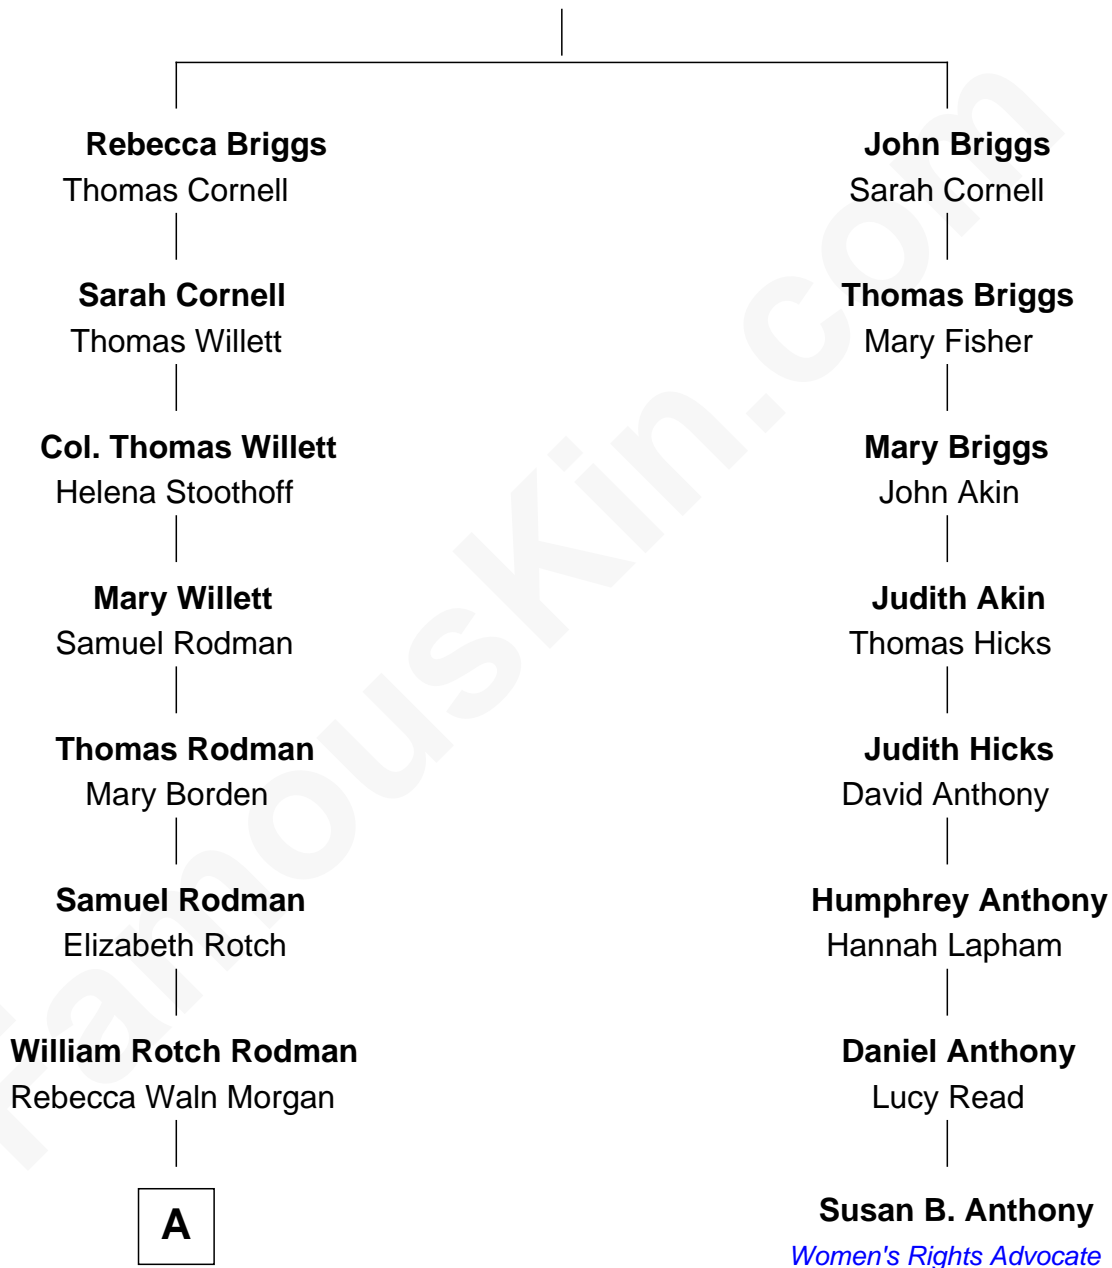

FamousKin.com Relationship Chart of

Tuesday Weld

TV and Movie Actress

7th cousin 4 times removed of

Susan B. Anthony

Women's Rights Advocate

Henry Briggs

A

—
Alfred Rodman
Anna Lothrop Motley

—
Eloise Rodman
Stephen Minot Weld

—
Edward Motley Weld
Sarah Lothrop King

—
Lothrop Motley Weld
Yosene Balfour Ker

—
Tuesday Weld
TV and Movie Actress

FamousKin.com