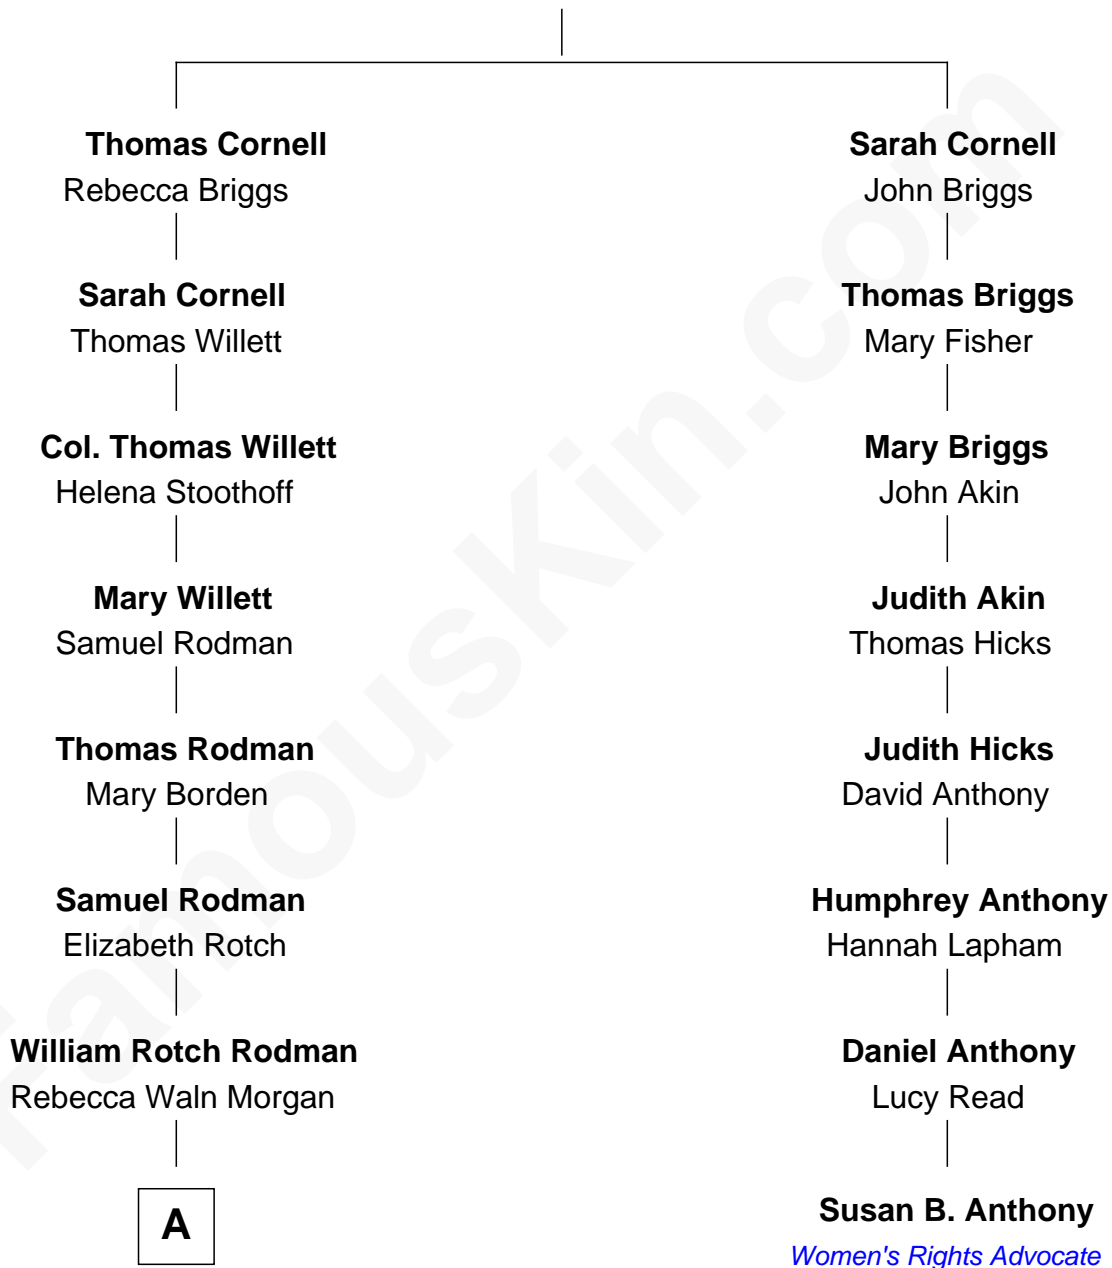

FamousKin.com Relationship Chart of

Tuesday Weld

TV and Movie Actress

7th cousin 4 times removed of

Susan B. Anthony

Women's Rights Advocate

----- Cornell

A

—
Alfred Rodman
Anna Lothrop Motley

—
Eloise Rodman
Stephen Minot Weld

—
Edward Motley Weld
Sarah Lothrop King

—
Lothrop Motley Weld
Yosene Balfour Ker

—
Tuesday Weld
TV and Movie Actress

FamousKin.com