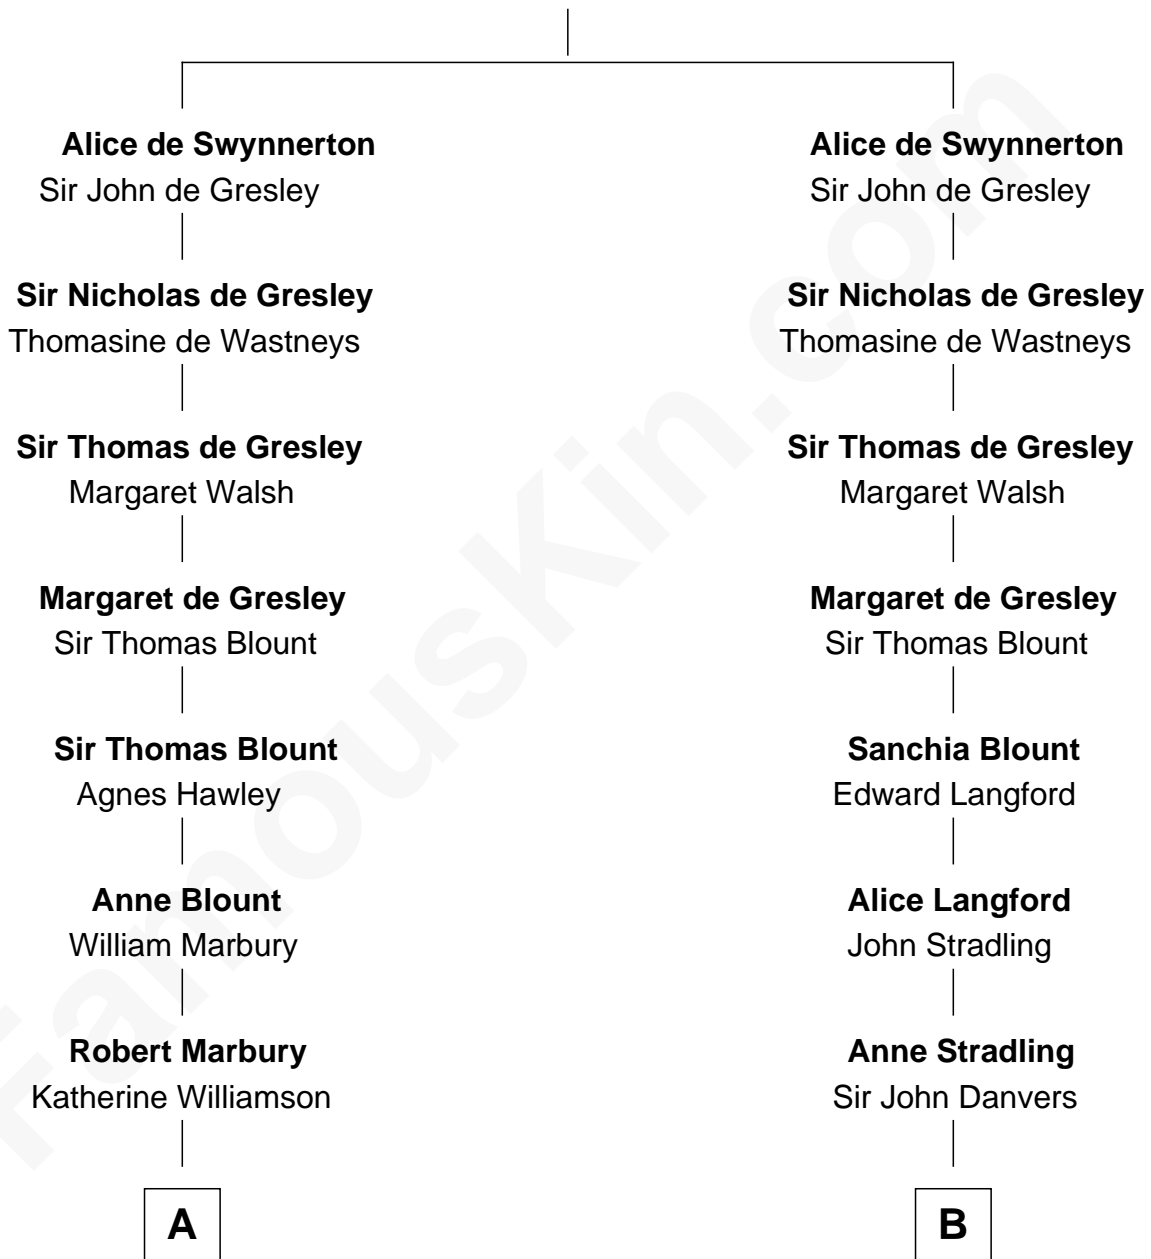

# FamousKin.com Relationship Chart of

**Tuesday Weld**

*TV and Movie Actress*

18th cousin 2 times removed of

**Susan B. Anthony**

*Women's Rights Advocate*

**Sir Thomas de Swynnerton**

**C**

**Eloise Rodman**  
Stephen Minot Weld

**Edward Motley Weld**  
Sarah Lothrop King

**Lothrop Motley Weld**  
Yosene Balfour Ker

**Tuesday Weld**  
*TV and Movie Actress*

**D**

**Daniel Anthony**  
Lucy Read

**Susan B. Anthony**  
*Women's Rights Advocate*

FamousKin.com