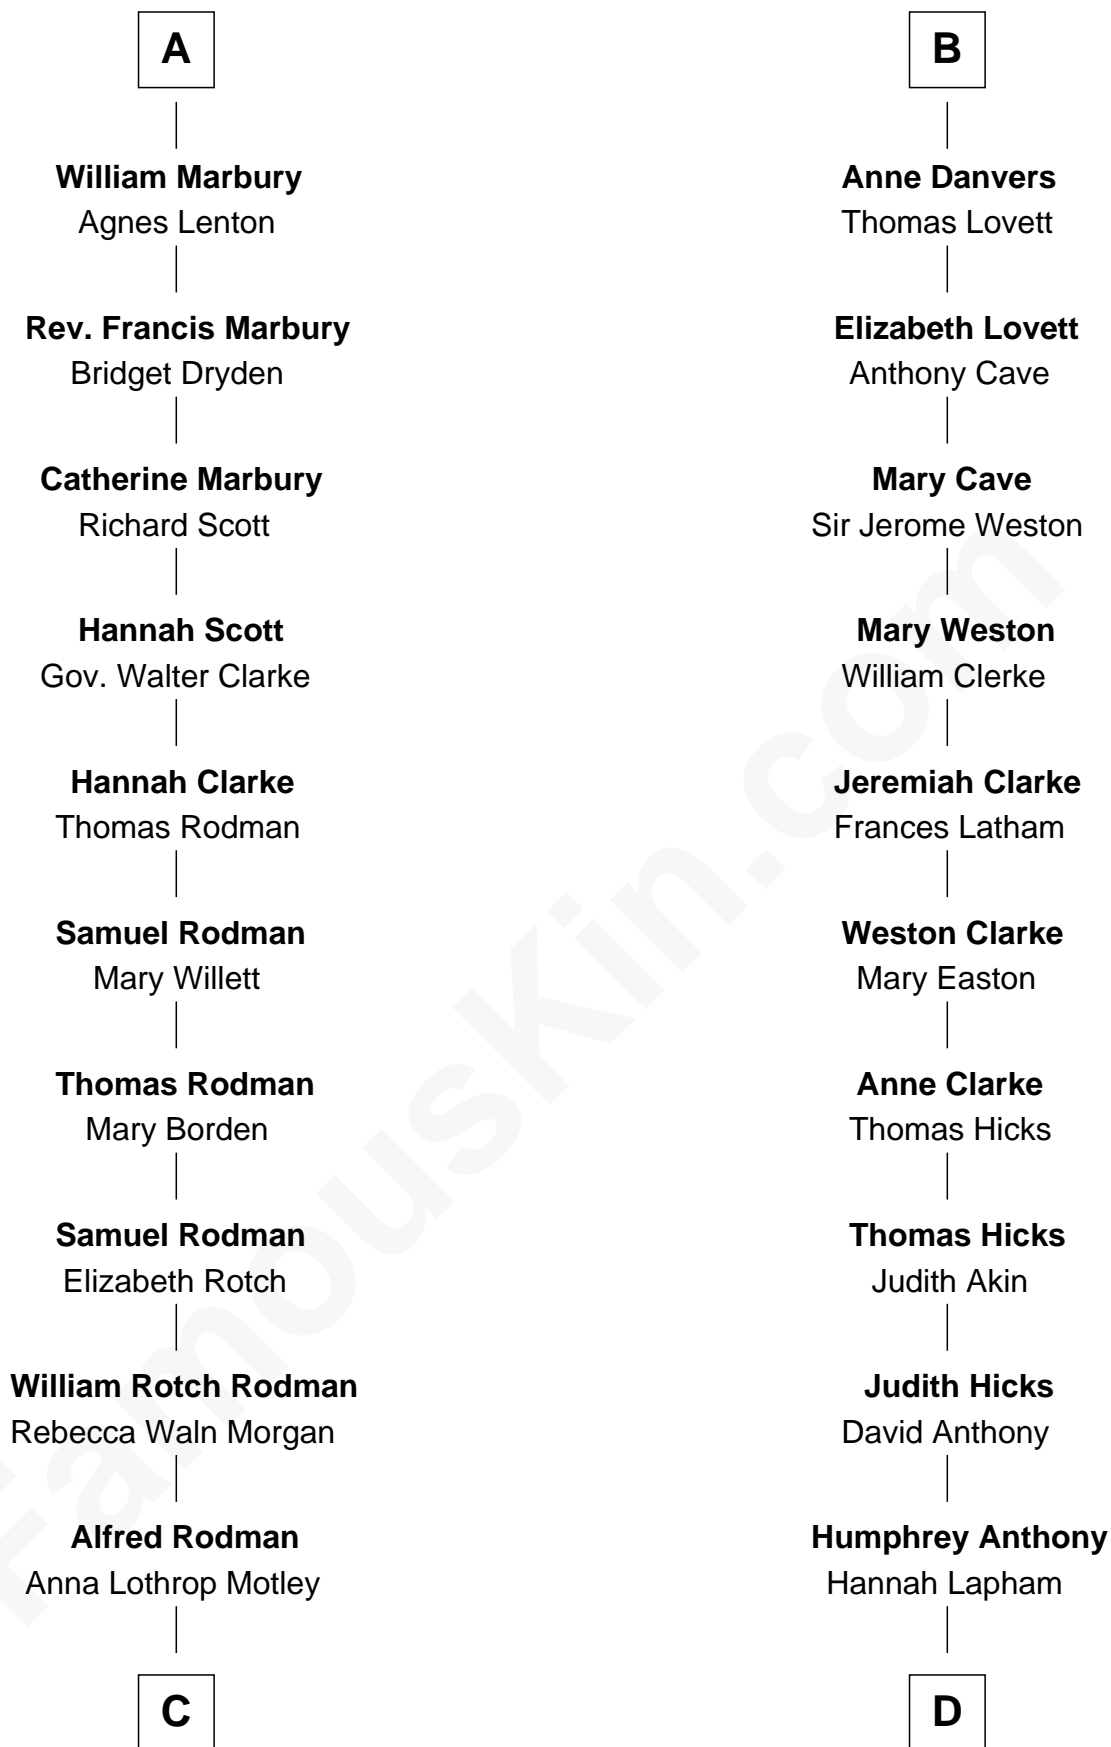

# FamousKin.com Relationship Chart of

**Tuesday Weld**

*TV and Movie Actress*

18th cousin 2 times removed of

**Susan B. Anthony**

*Women's Rights Advocate*

**Sir Thomas de Swynnerton**

**C**

**Eloise Rodman**  
Stephen Minot Weld

**Edward Motley Weld**  
Sarah Lothrop King

**Lothrop Motley Weld**  
Yosene Balfour Ker

**Tuesday Weld**  
*TV and Movie Actress*

**D**

**Daniel Anthony**  
Lucy Read

**Susan B. Anthony**  
*Women's Rights Advocate*

FamousKin.com