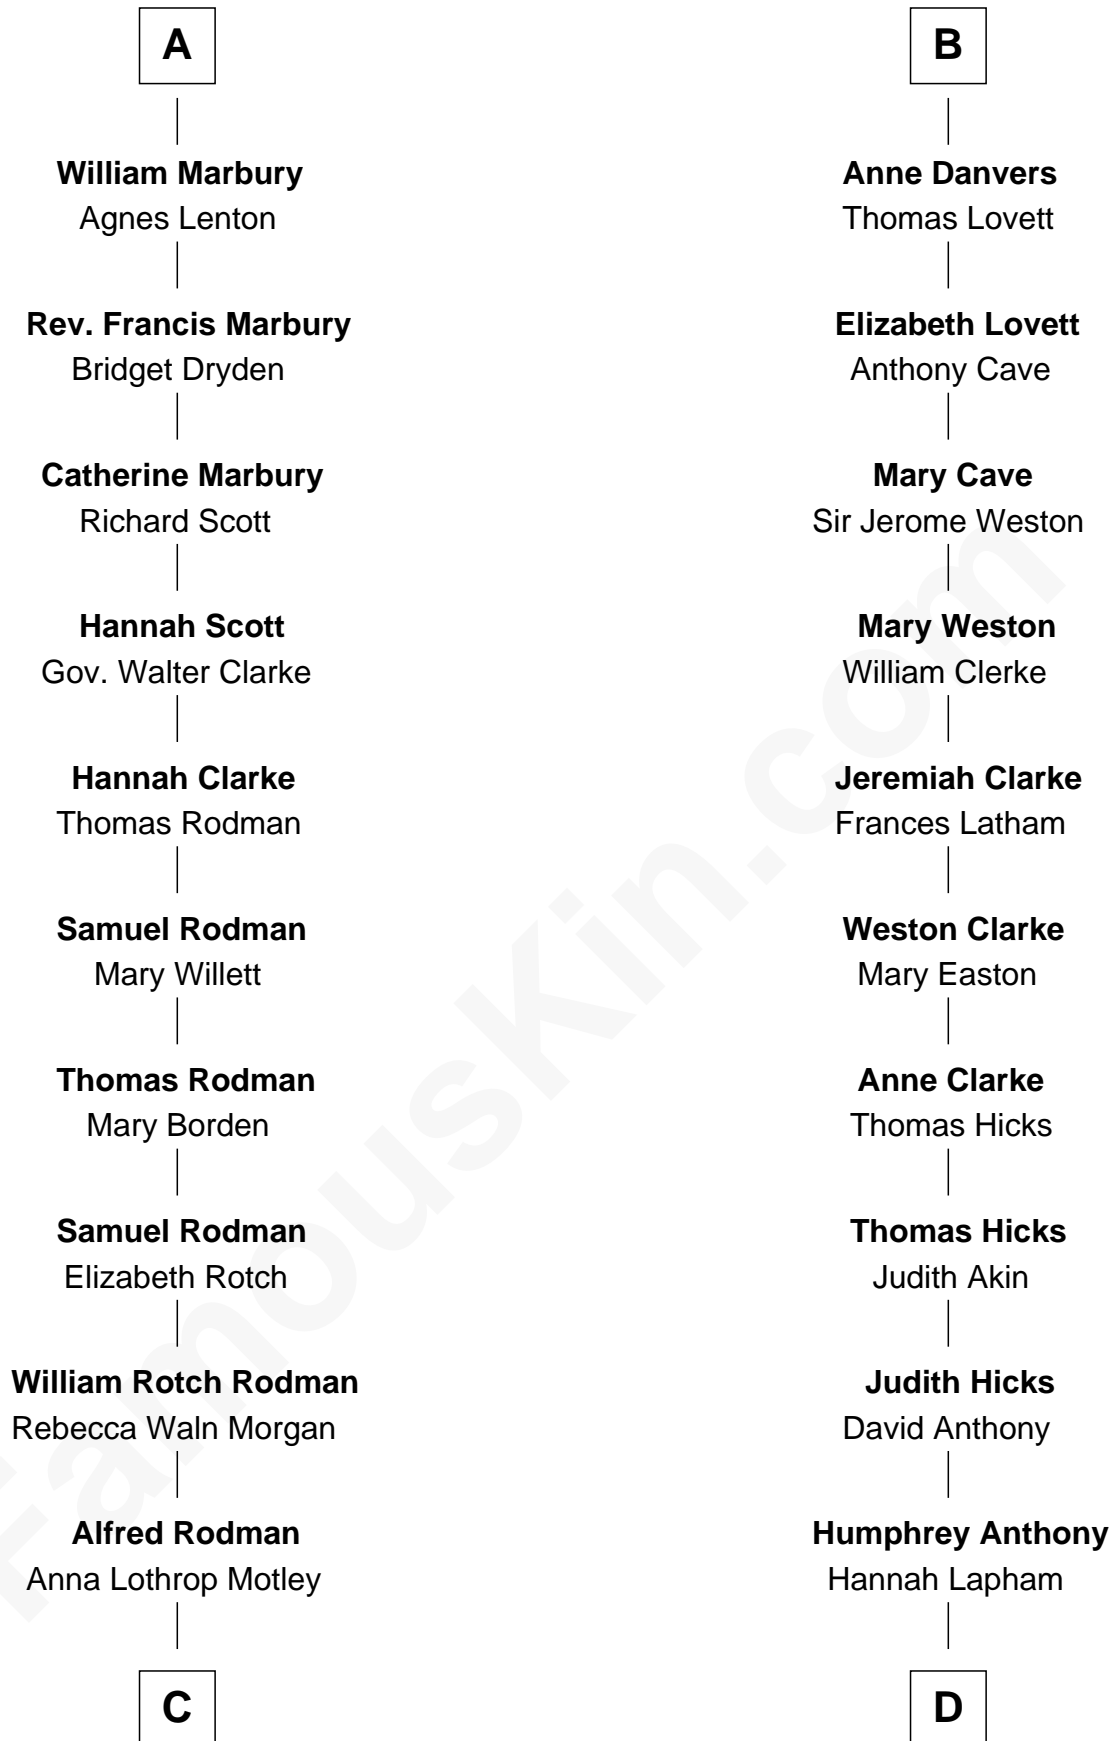

FamousKin.com Relationship Chart of

Tuesday Weld

TV and Movie Actress

18th cousin 2 times removed of

Susan B. Anthony

Women's Rights Advocate

Sir Geoffrey de Gresley

Margaret Gernon

Alice de Swynnerton

Sir Nicholas de Gresley

Thomasine de Wastneys

Sir Thomas de Gresley

Margaret Walsh

Margaret de Gresley

Sir Thomas Blount

Sanchia Blount

Edward Langford

Alice Langford

John Stradling

Anne Stradling

Sir John Danvers

B

C

Eloise Rodman
Stephen Minot Weld

Edward Motley Weld
Sarah Lothrop King

Lothrop Motley Weld
Yosene Balfour Ker

Tuesday Weld
TV and Movie Actress

D

Daniel Anthony
Lucy Read

Susan B. Anthony
Women's Rights Advocate

FamousKin.com