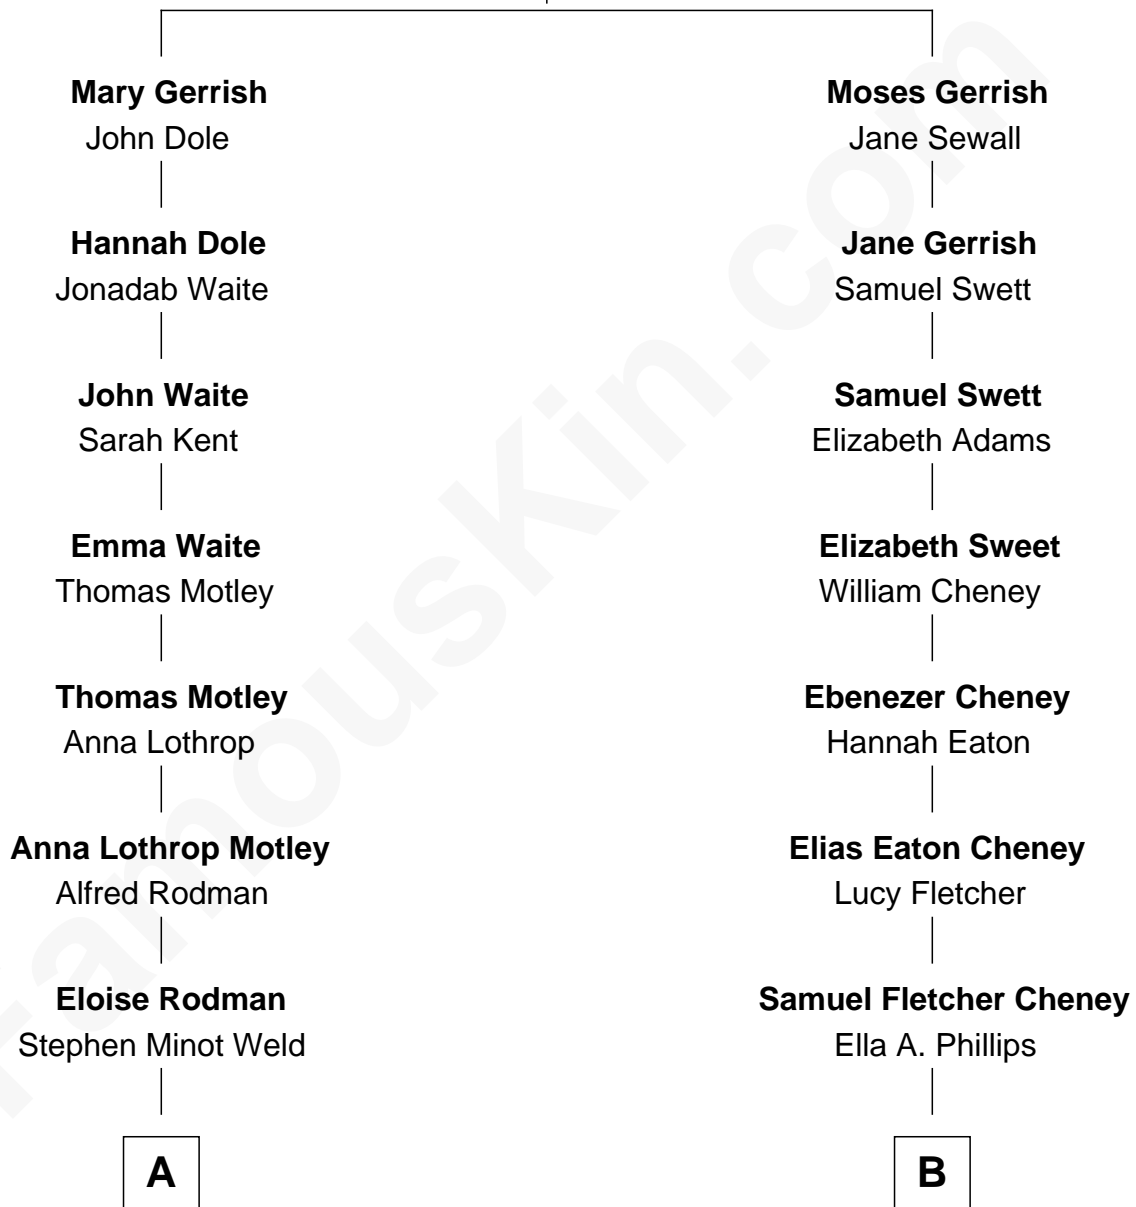

# FamousKin.com Relationship Chart of

**Tuesday Weld**

*TV and Movie Actress*

9th cousin of

**Dick Cheney**

*46th U.S. Vice-President*

**William Gerrish**

Joanna Lowell

FamousKin.com