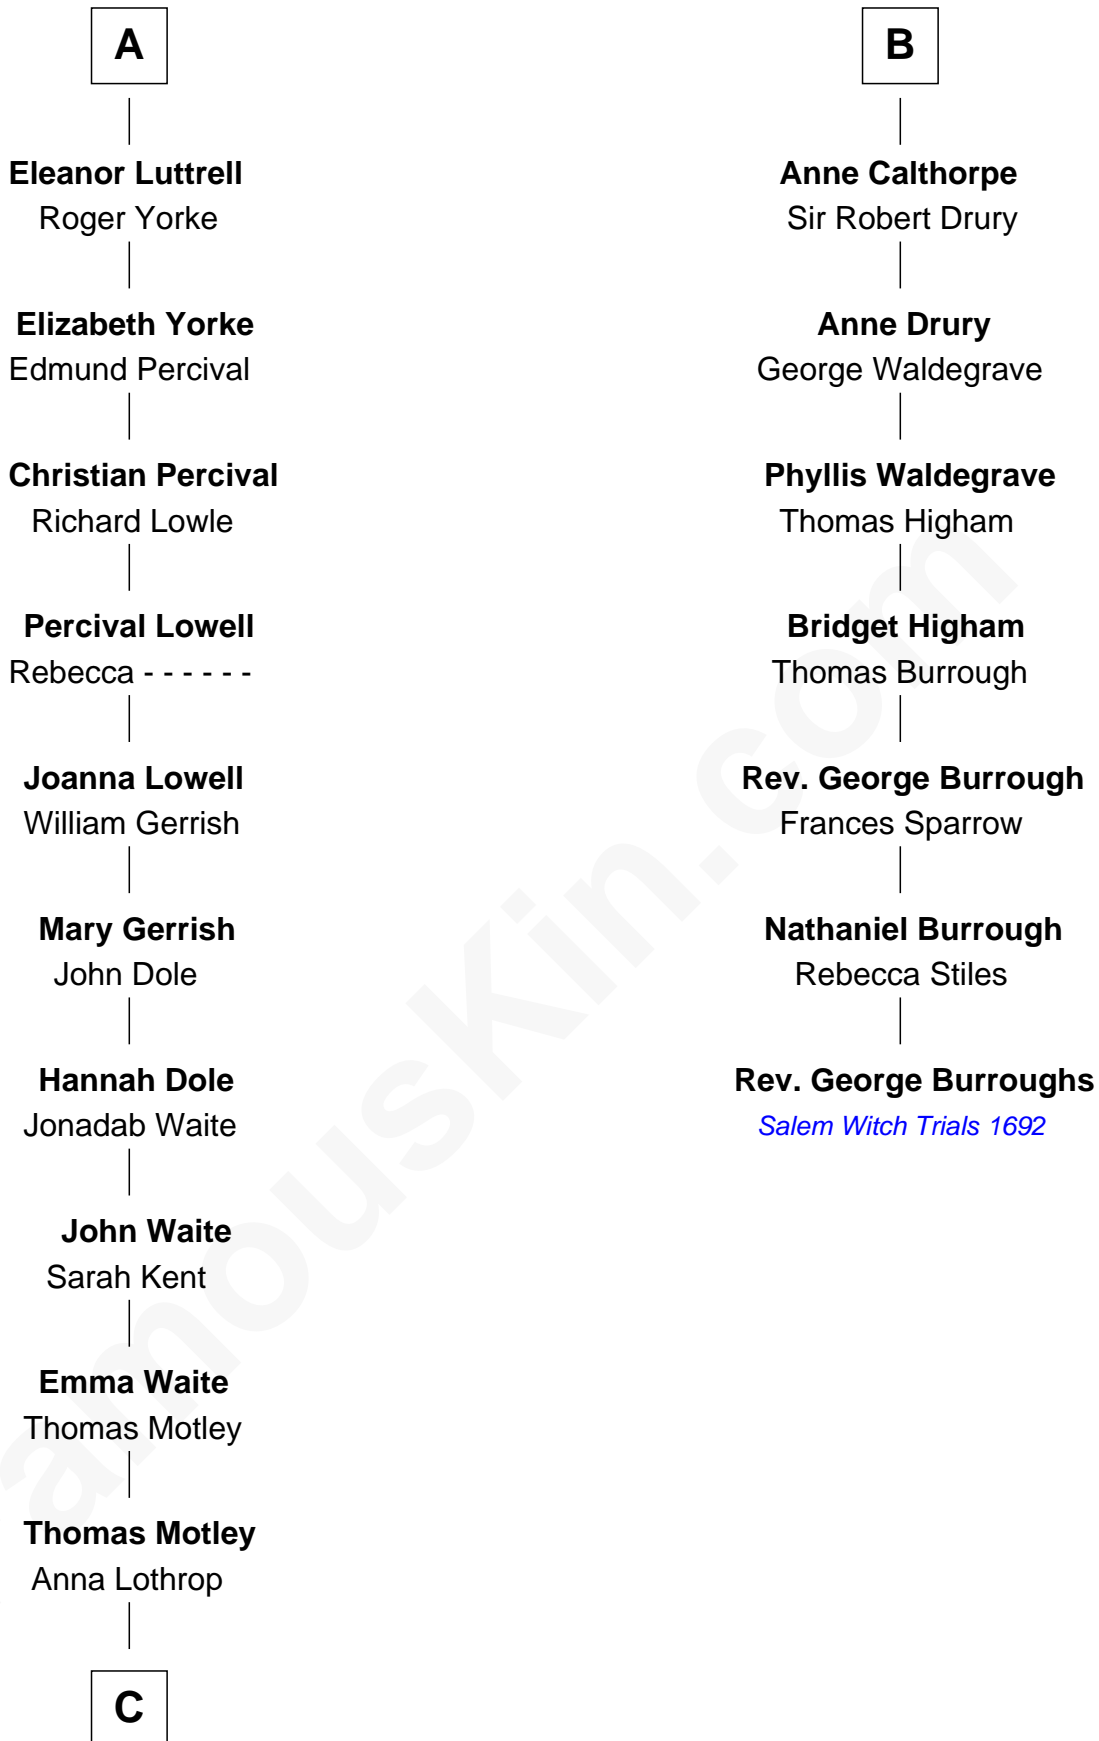

# FamousKin.com Relationship Chart of

**Tuesday Weld**

*TV and Movie Actress*

13th cousin 8 times removed of

**Rev. George Burroughs**

*Executed for Witchcraft, Salem 1692*

**C**

—  
**Anna Lothrop Motley**

Alfred Rodman

—  
**Eloise Rodman**

Stephen Minot Weld

—  
**Edward Motley Weld**

Sarah Lothrop King

—  
**Lothrop Motley Weld**

Yosene Balfour Ker

—  
**Tuesday Weld**