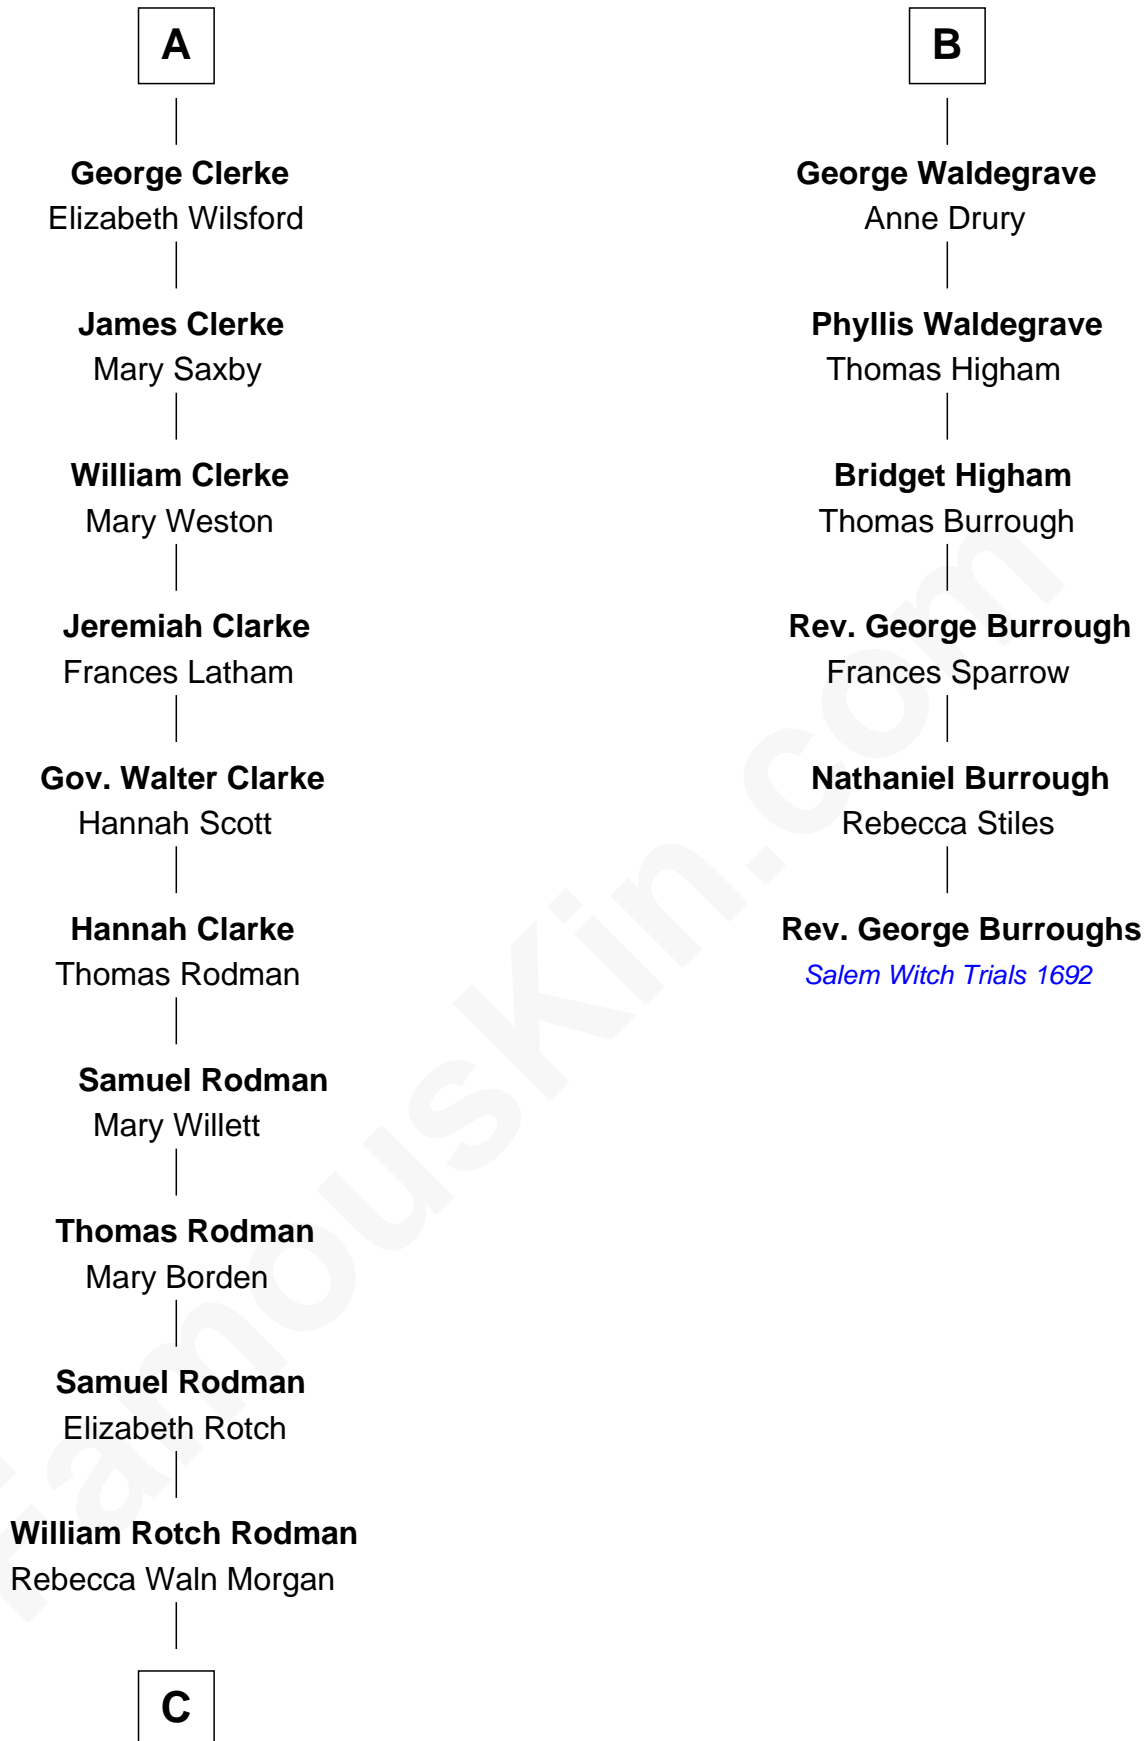

FamousKin.com

Relationship Chart of

Tuesday Weld

TV and Movie Actress

12th cousin 9 times removed of

Rev. George Burroughs

Executed for Witchcraft, Salem 1692

C

—
Alfred Rodman
Anna Lothrop Motley

—
Eloise Rodman
Stephen Minot Weld

—
Edward Motley Weld
Sarah Lothrop King

—
Lothrop Motley Weld
Yosene Balfour Ker

—
Tuesday Weld
TV and Movie Actress