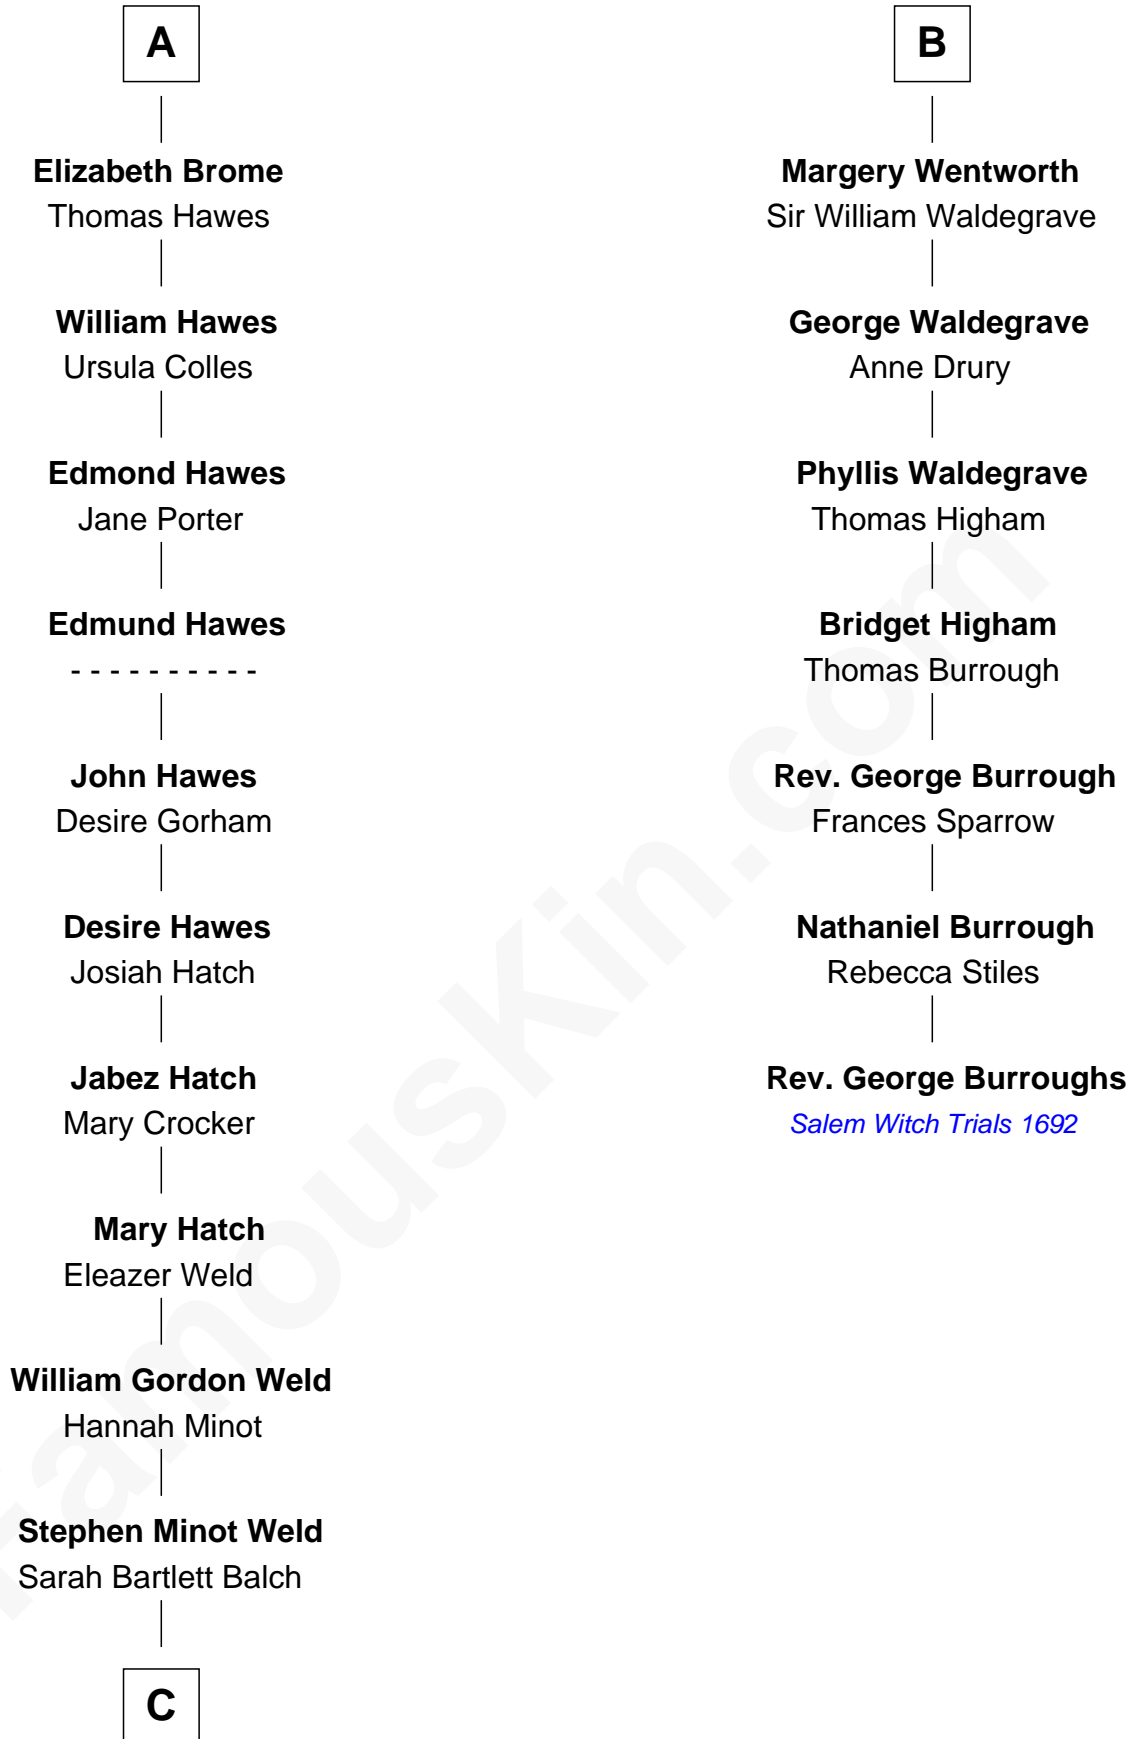

FamousKin.com Relationship Chart of

Tuesday Weld

TV and Movie Actress

13th cousin 7 times removed of

Rev. George Burroughs

Executed for Witchcraft, Salem 1692

Sir Robert de Ros

Isabel de Aubeney

C

—
Stephen Minot Weld

Eloise Rodman

—
Edward Motley Weld

Sarah Lothrop King

—
Lothrop Motley Weld

Yosene Balfour Ker

—
Tuesday Weld