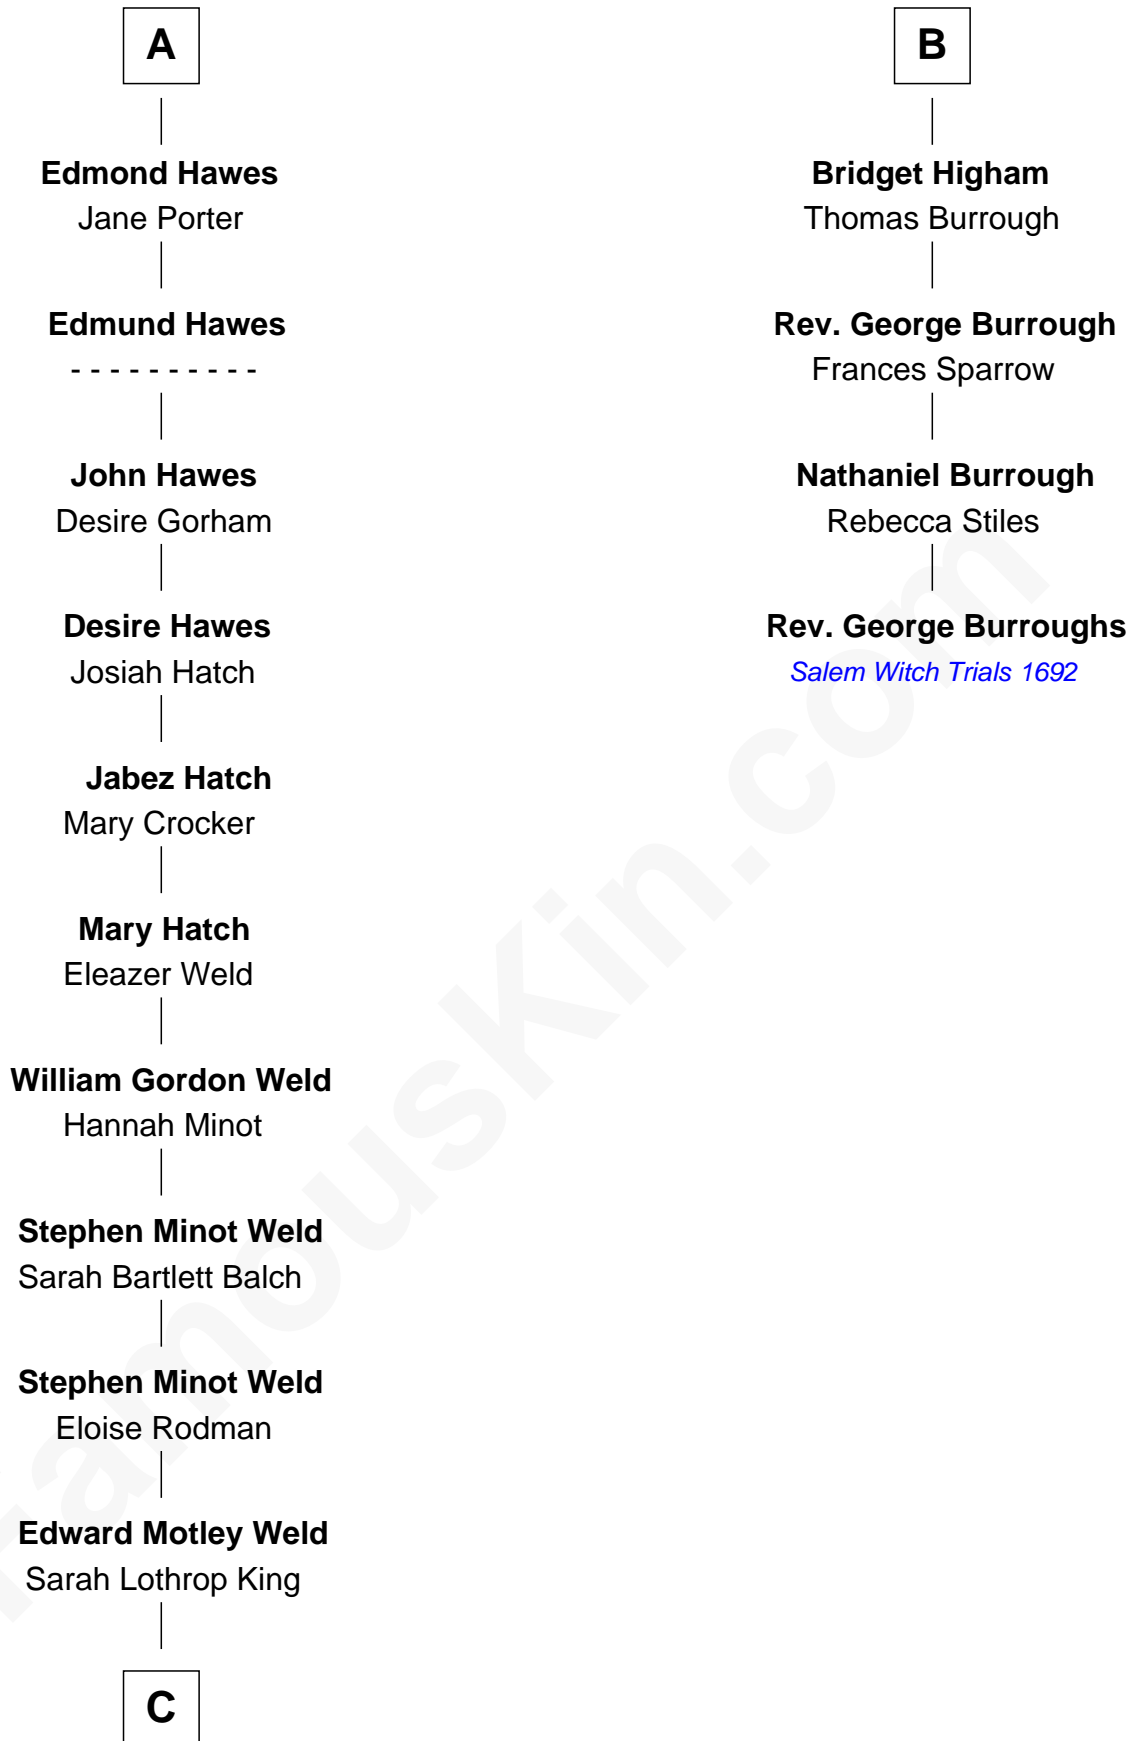

FamousKin.com

Relationship Chart of

Tuesday Weld

TV and Movie Actress

10th cousin 8 times removed of

Rev. George Burroughs

Executed for Witchcraft, Salem 1692

Sir John Howard

Alice de Bois

C

Lothrop Motley Weld

Yosene Balfour Ker

Tuesday Weld

TV and Movie Actress

FamousKin.com