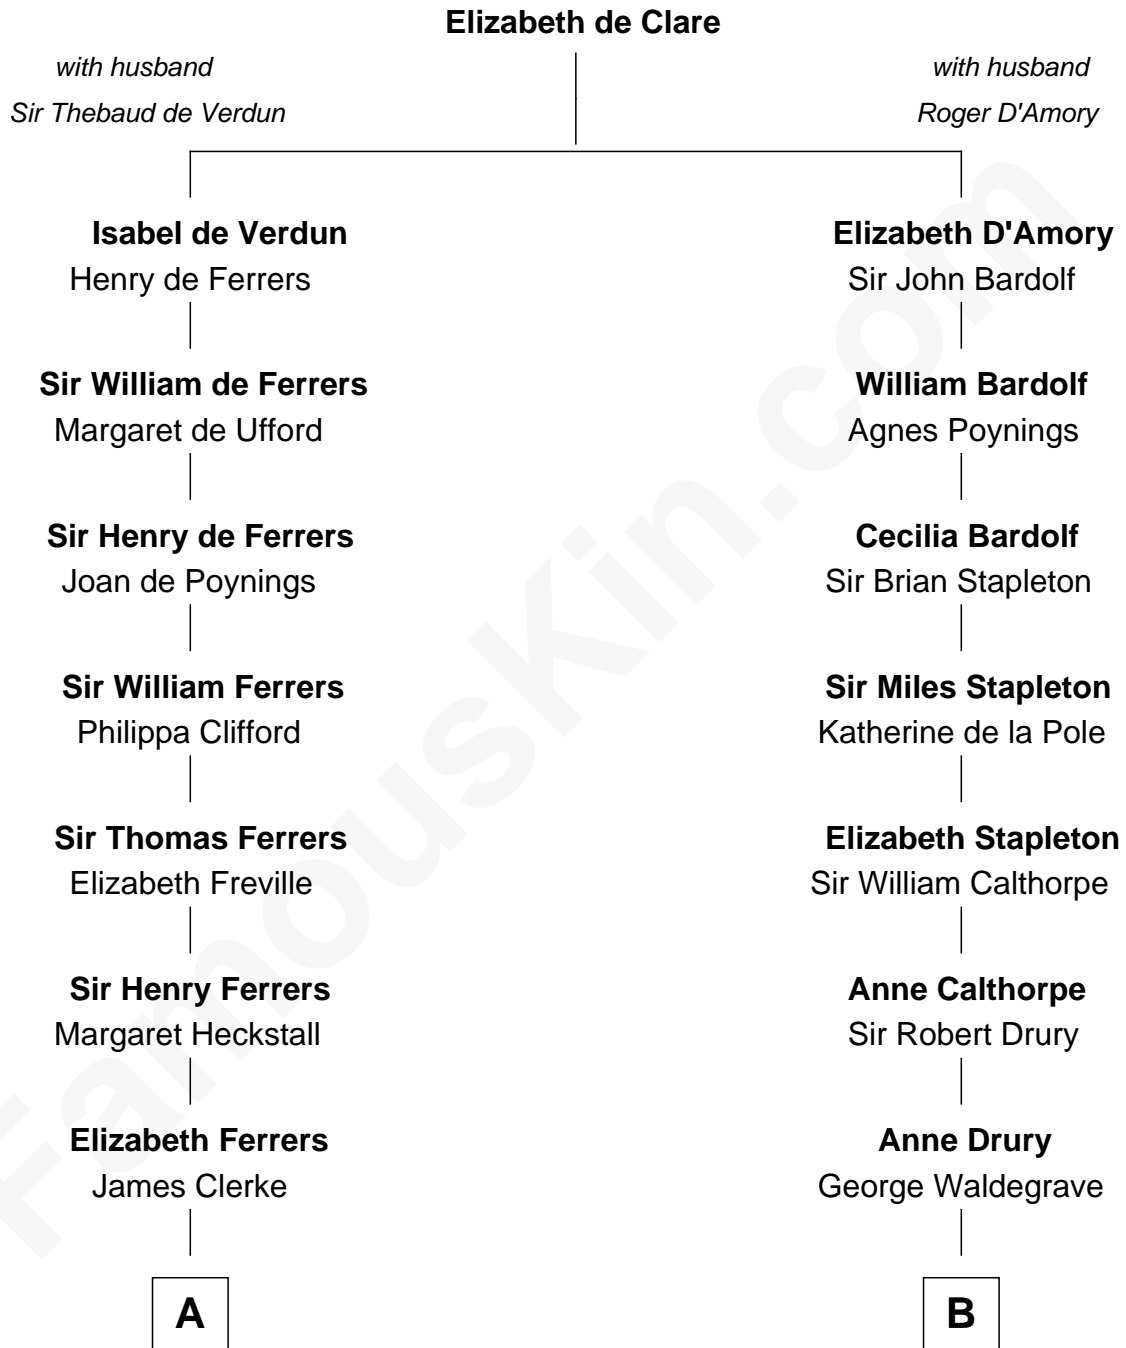

FamousKin.com Relationship Chart of

Tuesday Weld

TV and Movie Actress

11th cousin 10 times removed of

Rev. George Burroughs

Executed for Witchcraft, Salem 1692

C

—
Alfred Rodman
Anna Lothrop Motley

—
Eloise Rodman
Stephen Minot Weld

—
Edward Motley Weld
Sarah Lothrop King

—
Lothrop Motley Weld
Yosene Balfour Ker

—
Tuesday Weld
TV and Movie Actress

FamousKin.com