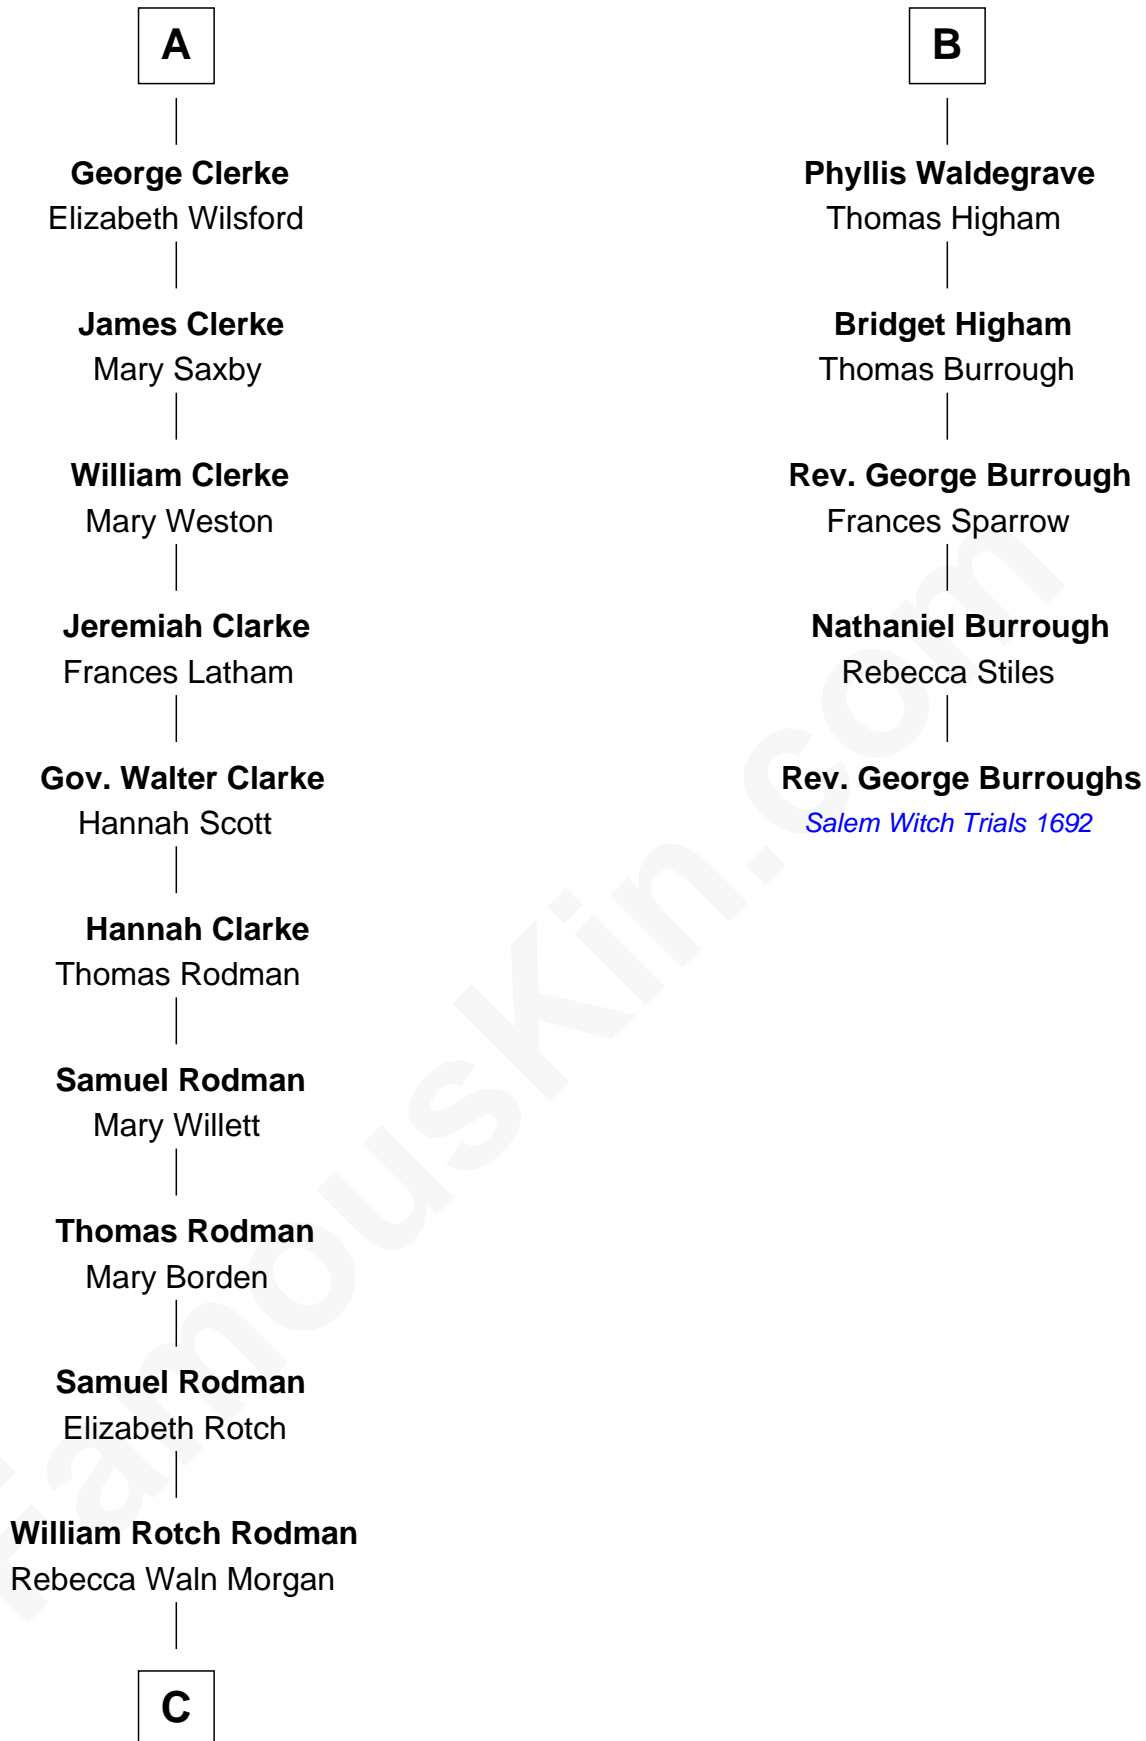

FamousKin.com Relationship Chart of

Tuesday Weld

TV and Movie Actress

11th cousin 10 times removed of

Rev. George Burroughs

Executed for Witchcraft, Salem 1692

C

—
Alfred Rodman
Anna Lothrop Motley

—
Eloise Rodman
Stephen Minot Weld

—
Edward Motley Weld
Sarah Lothrop King

—
Lothrop Motley Weld
Yosene Balfour Ker

—
Tuesday Weld
TV and Movie Actress

FamousKin.com