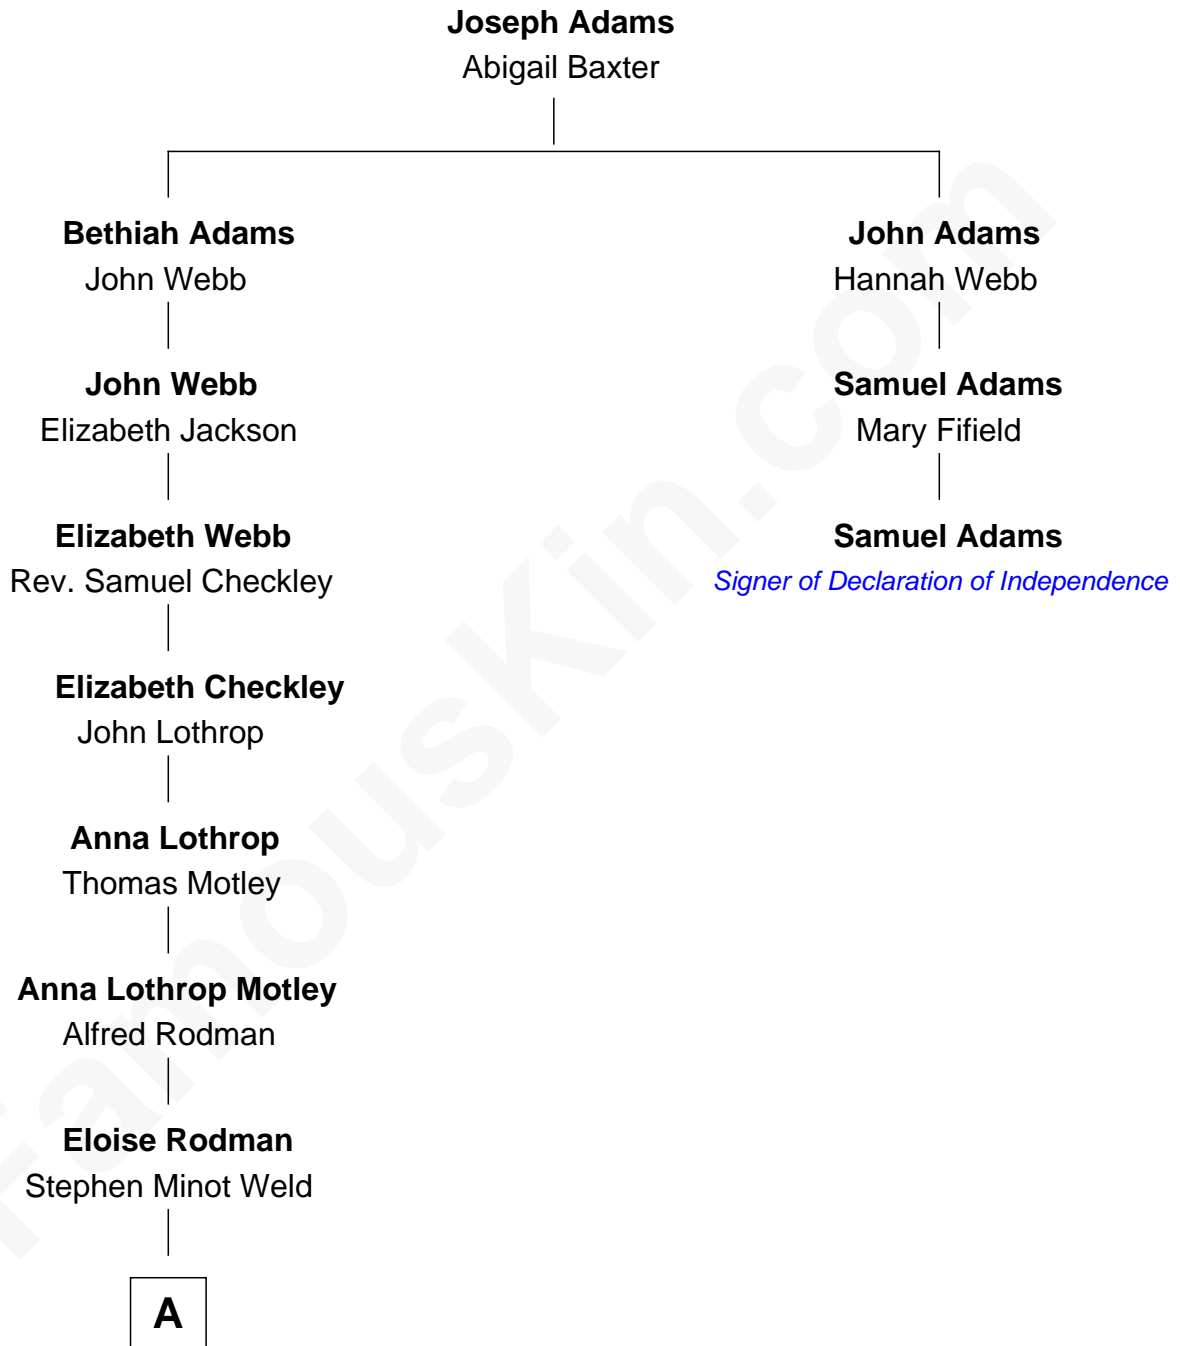

# FamousKin.com Relationship Chart of

**Tuesday Weld**

*TV and Movie Actress*

2nd cousin 7 times removed of

**Samuel Adams**

*Signer of the Declaration of Independence*

**A**

Edward Motley Weld

Sarah Lothrop King

Lothrop Motley Weld

Yosene Balfour Ker

**Tuesday Weld**

*TV and Movie Actress*

FamousKin.com