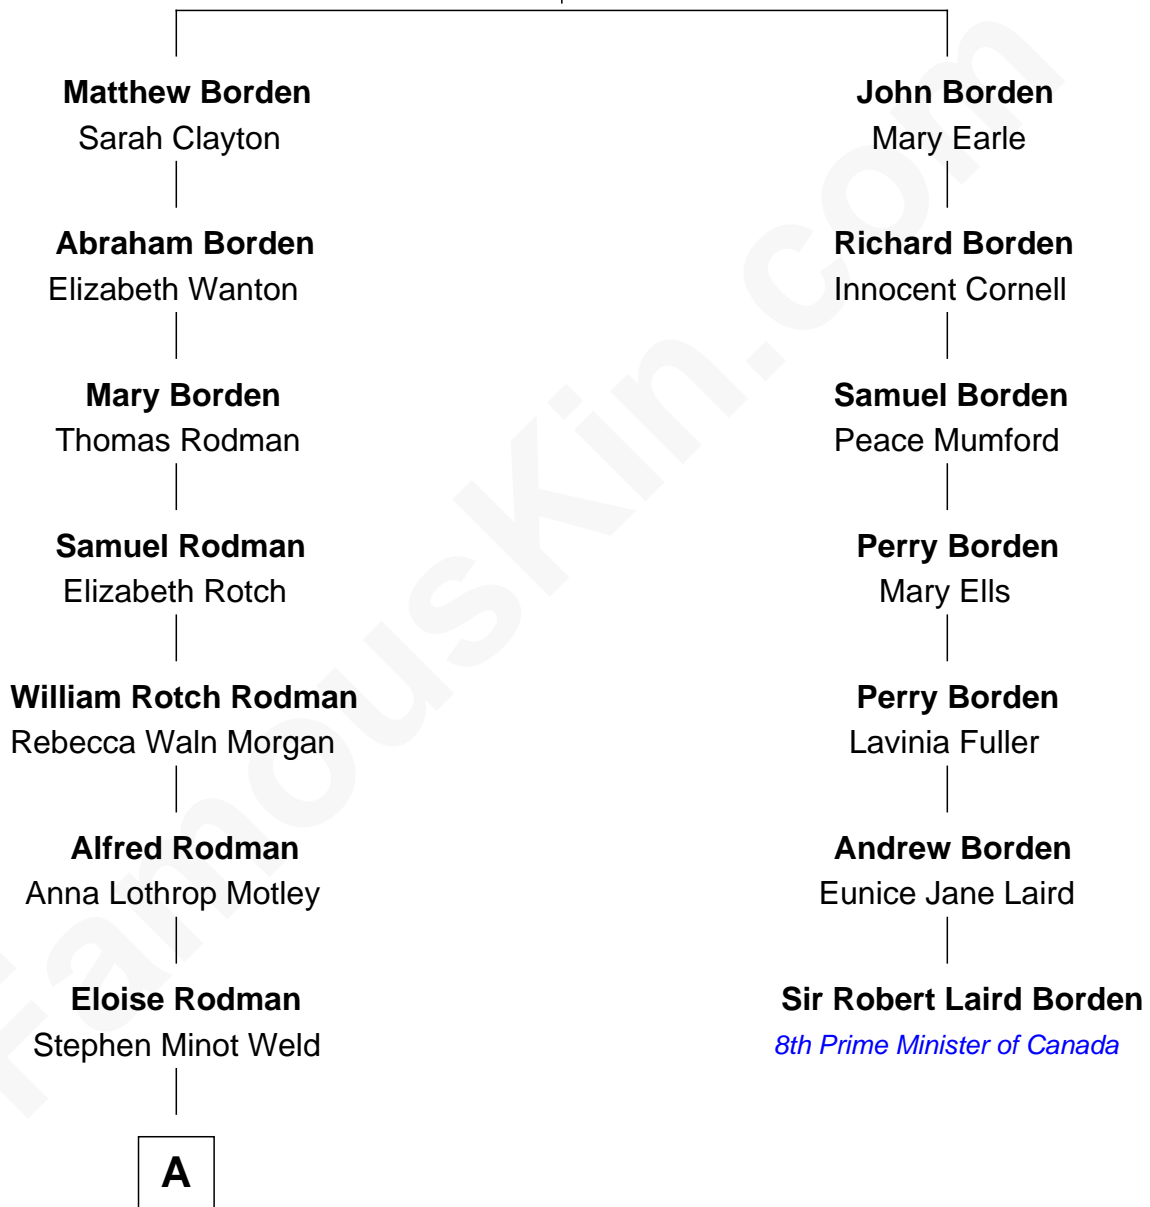

# FamousKin.com Relationship Chart of

**Tuesday Weld**

*TV and Movie Actress*

6th cousin 3 times removed of

**Sir Robert Laird Borden**

*8th Prime Minister of Canada*

**Richard Borden**

Joane Fowle

**A**

Edward Motley Weld

Sarah Lothrop King

Lothrop Motley Weld

Yosene Balfour Ker

Tuesday Weld

*TV and Movie Actress*

FamousKin.com