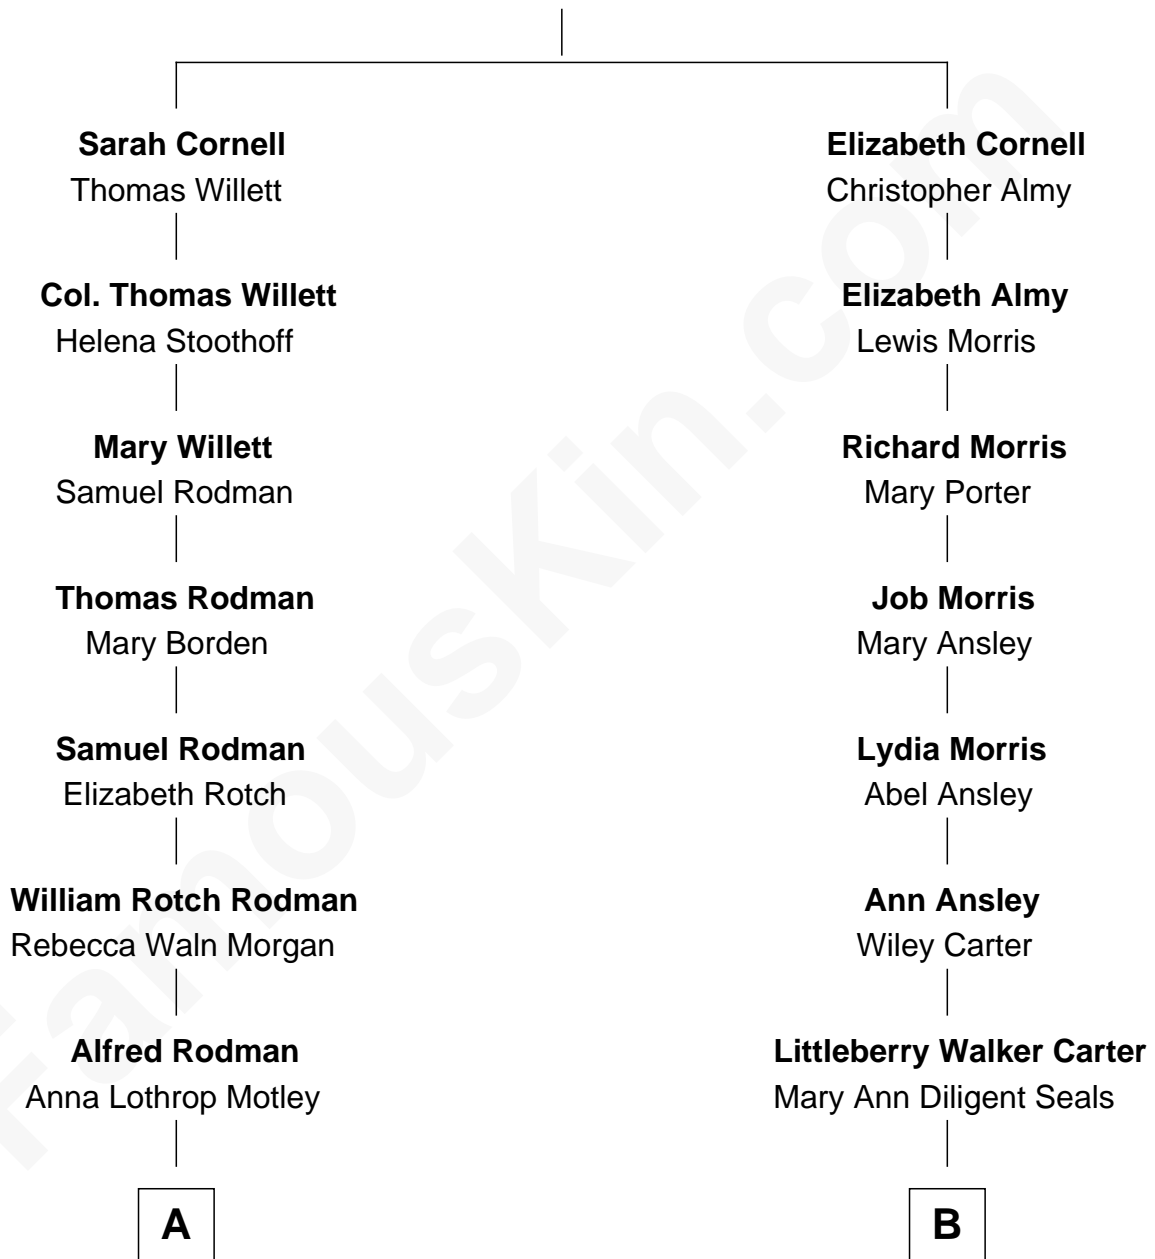

FamousKin.com Relationship Chart of

Tuesday Weld

TV and Movie Actress

9th cousin 1 time removed of

Jimmy Carter

39th U.S. President

Thomas Cornell

Rebecca Briggs

A

Eloise Rodman
Stephen Minot Weld

Edward Motley Weld
Sarah Lothrop King

Lothrop Motley Weld
Yosene Balfour Ker

Tuesday Weld
TV and Movie Actress

B

William Archibald Carter
Nina Pratt

Earl Carter
Lillian Gordy

Jimmy Carter
39th U.S. President

FamousKin.com