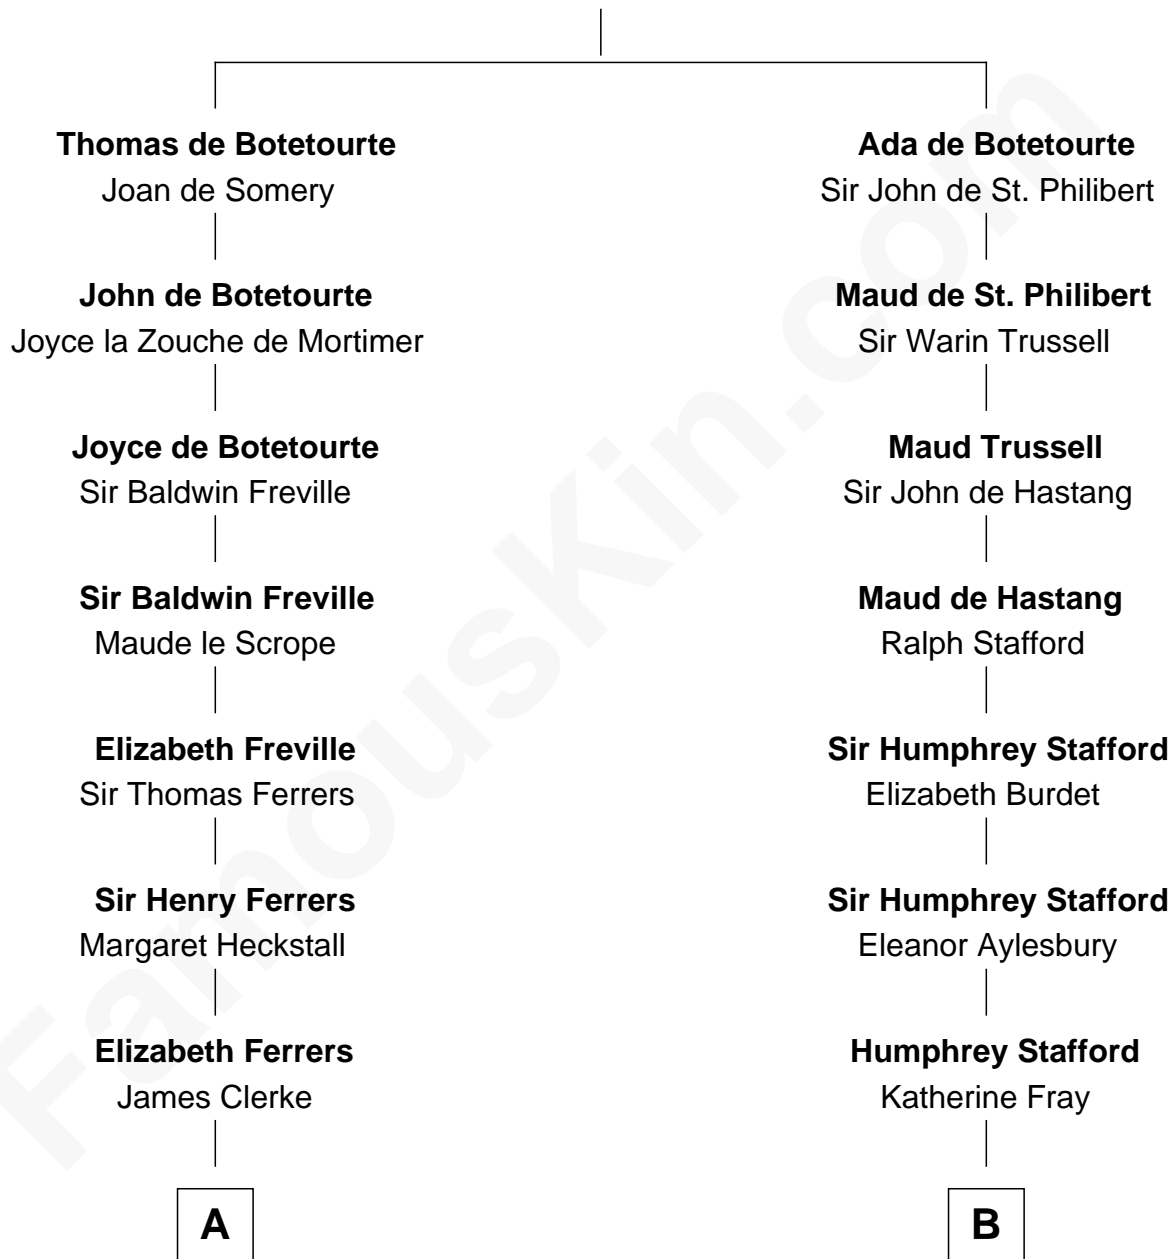

FamousKin.com Relationship Chart of

Tuesday Weld

TV and Movie Actress

21st cousin of

Jimmy Carter

39th U.S. President

John de Botetourte

Maud FitzThomas

C

Alfred Rodman
Anna Lothrop Motley

Eloise Rodman
Stephen Minot Weld

Edward Motley Weld
Sarah Lothrop King

Lothrop Motley Weld
Yosene Balfour Ker

Tuesday Weld
TV and Movie Actress

D

Ann Ansley
Wiley Carter

Littleberry Walker Carter
Mary Ann Diligent Seals

William Archibald Carter
Nina Pratt

Earl Carter
Lillian Gordy

Jimmy Carter
39th U.S. President