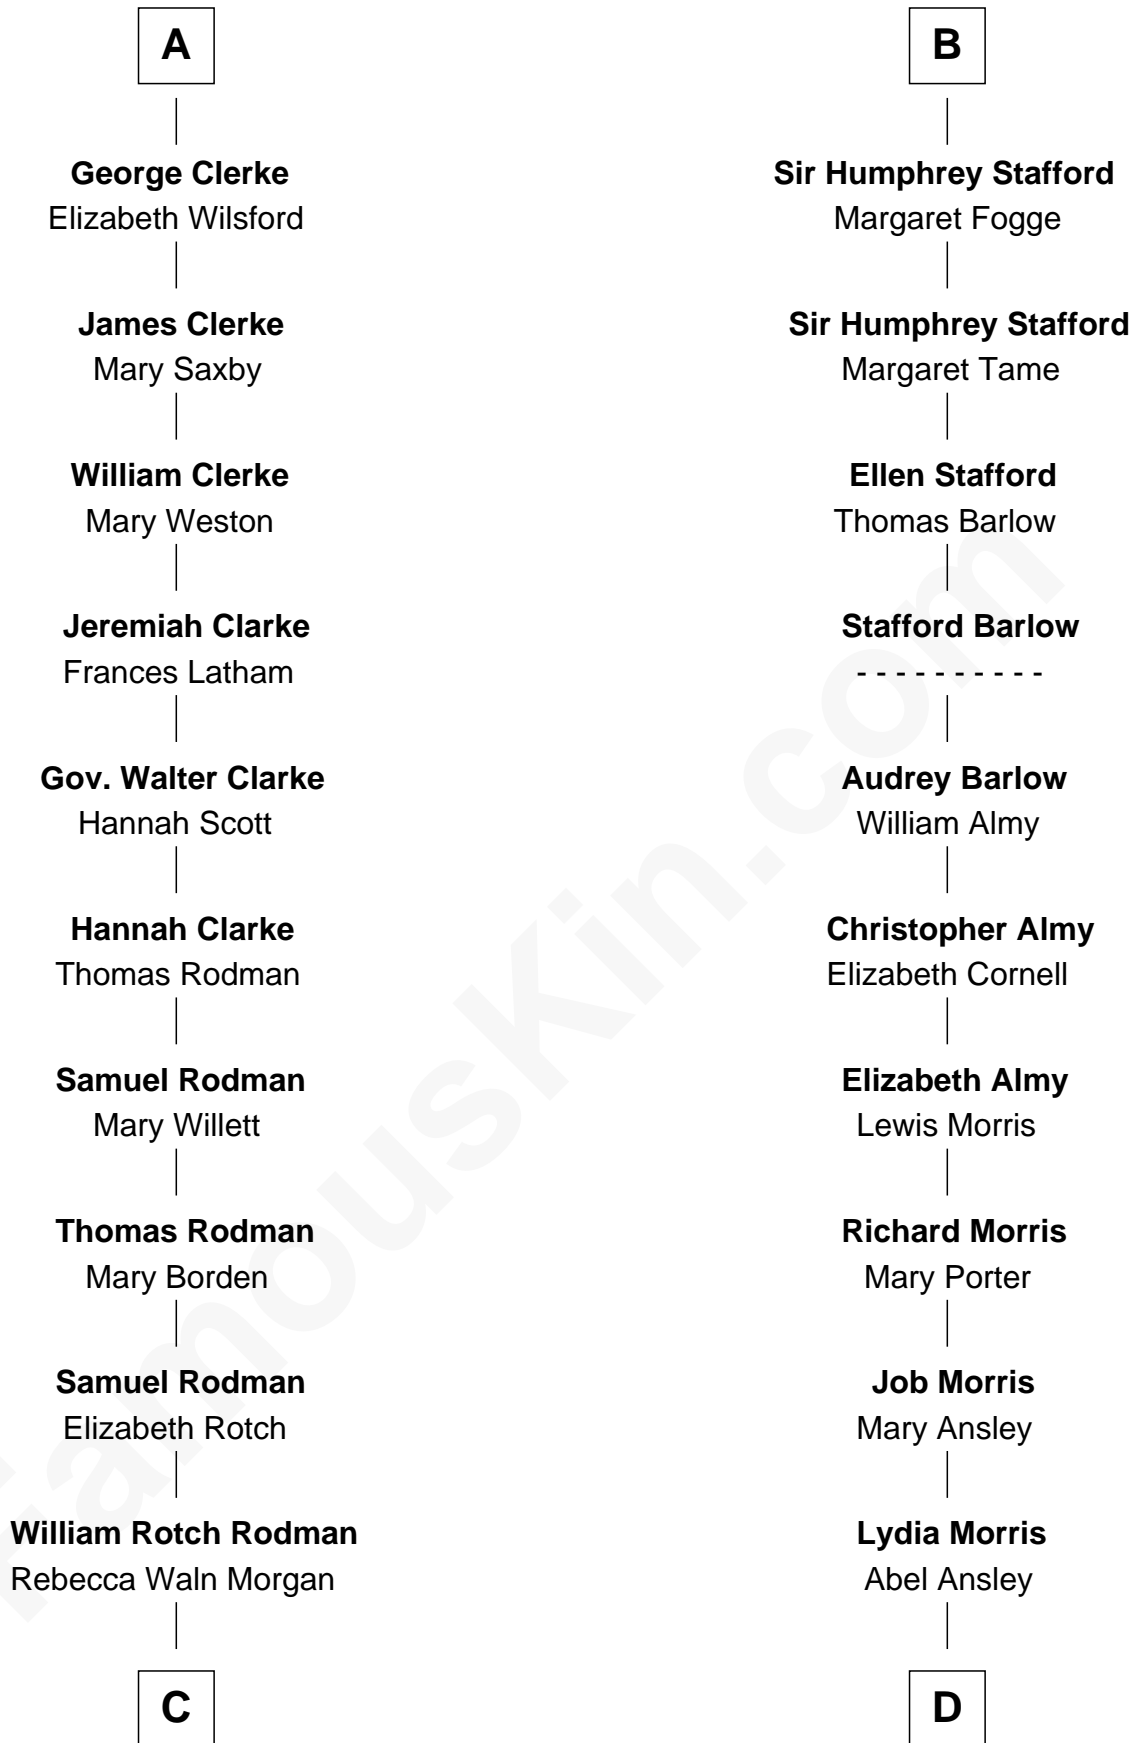

FamousKin.com Relationship Chart of

Tuesday Weld

TV and Movie Actress

21st cousin of

Jimmy Carter

39th U.S. President

John de Botetourte

Maud FitzThomas

C

Alfred Rodman
Anna Lothrop Motley

Eloise Rodman
Stephen Minot Weld

Edward Motley Weld
Sarah Lothrop King

Lothrop Motley Weld
Yosene Balfour Ker

Tuesday Weld
TV and Movie Actress

D

Ann Ansley
Wiley Carter

Littleberry Walker Carter
Mary Ann Diligent Seals

William Archibald Carter
Nina Pratt

Earl Carter
Lillian Gordy

Jimmy Carter
39th U.S. President