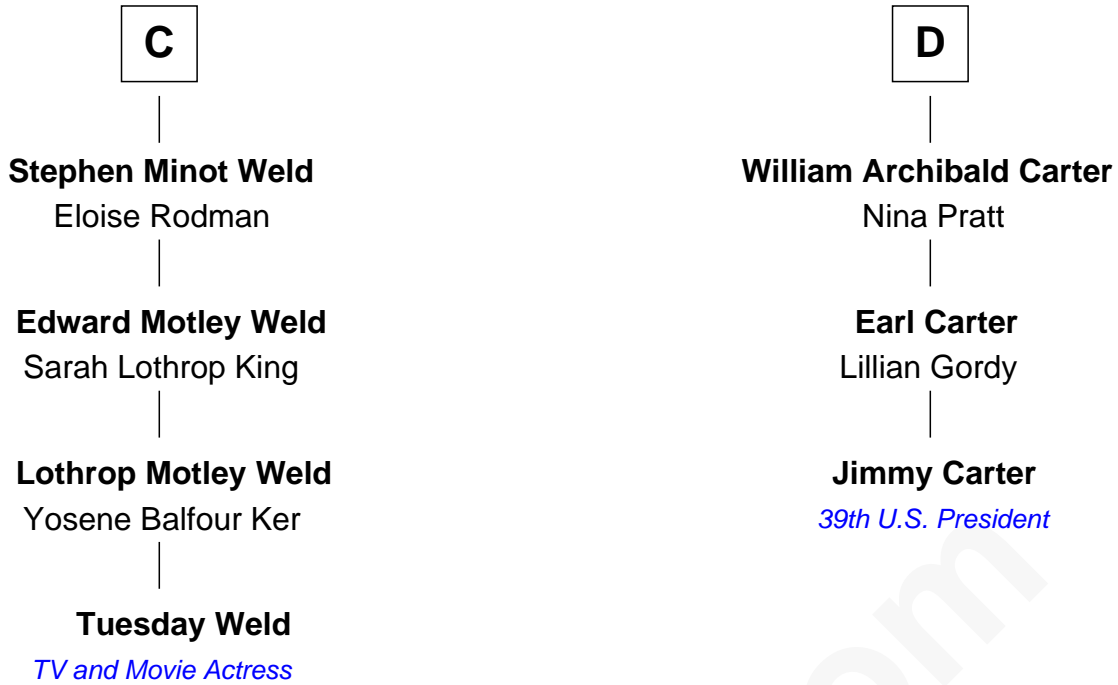

# FamousKin.com Relationship Chart of

**Tuesday Weld**

*TV and Movie Actress*

19th cousin 1 time removed of

**Jimmy Carter**

*39th U.S. President*

**Ralph de Stafford**

*with wife  
Margaret de Audley*

**Isabel de la Pole**  
Thomas Morley

**Sir Humphrey Stafford**  
Elizabeth Burdet

**Anne Morley**  
Sir John Hastings

**Sir Humphrey Stafford**  
Eleanor Aylesbury

**Elizabeth Hastings**  
Sir Robert Hildyard

**Humphrey Stafford**  
Katherine Fray

**Sir Piers Hildyard**  
Joan de la See

**Sir Humphrey Stafford**  
Margaret Fogge

**Isabel Hildyard**  
Ralph Legard

**Sir Humphrey Stafford**  
Margaret Tame

**A**

**B**