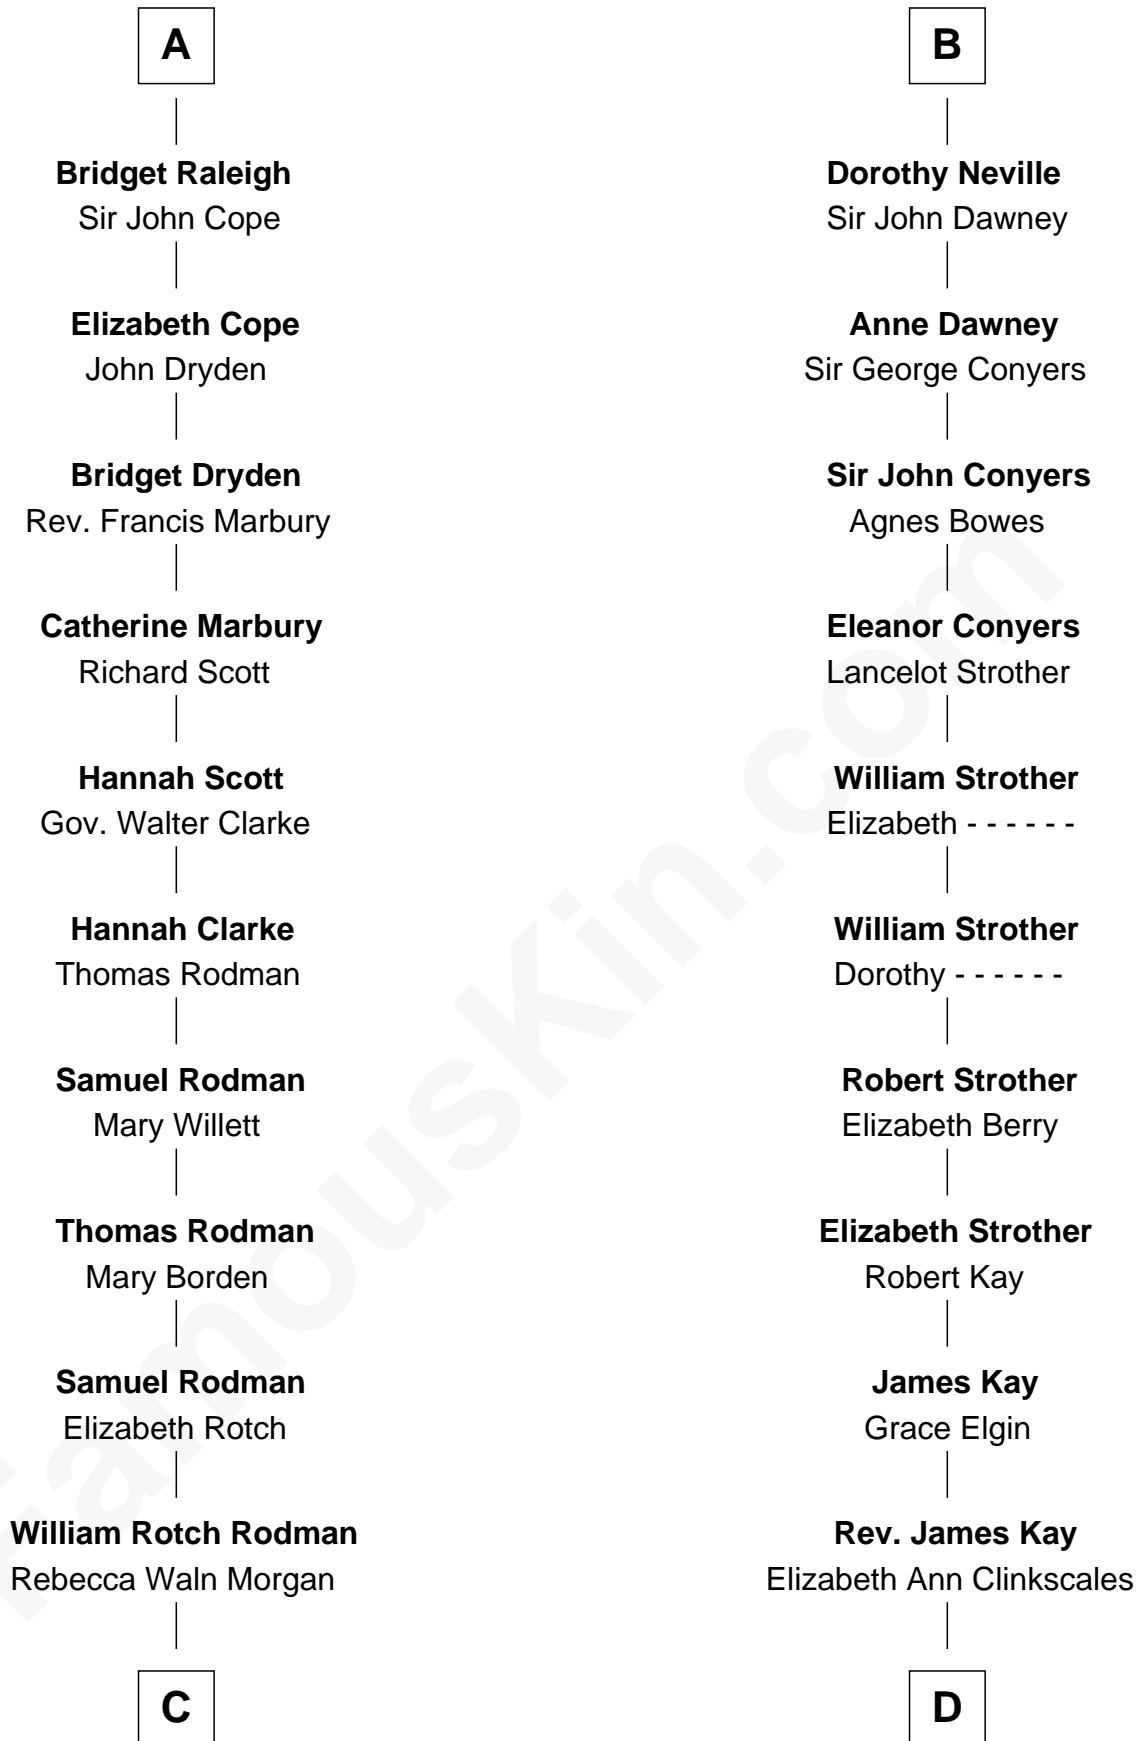

FamousKin.com Relationship Chart of

Tuesday Weld

TV and Movie Actress

21st cousin of

Jimmy Carter

39th U.S. President

Edmund Fitzalan

Alice de Warenne

C

Alfred Rodman
Anna Lothrop Motley

Eloise Rodman
Stephen Minot Weld

Edward Motley Weld
Sarah Lothrop King

Lothrop Motley Weld
Yosene Balfour Ker

Tuesday Weld
TV and Movie Actress

D

Mary Kay
John Pratt

James E. Pratt
Sophronia C. Cowan

Nina Pratt
William Archibald Carter

Earl Carter
Lillian Gordy

Jimmy Carter
39th U.S. President

FamousKin.com