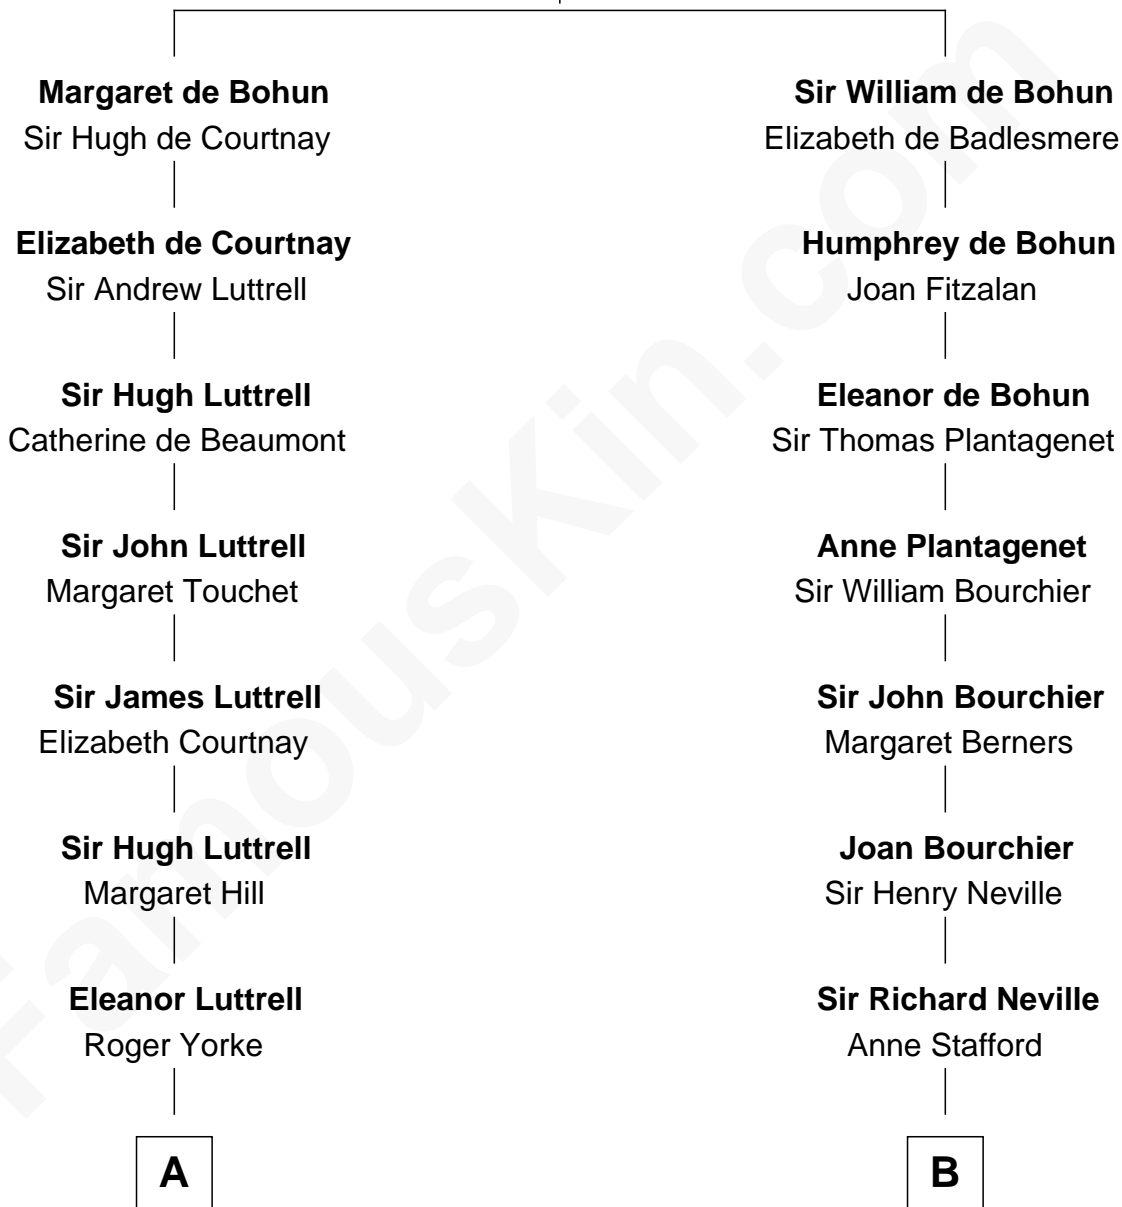

FamousKin.com Relationship Chart of

Tuesday Weld

TV and Movie Actress

20th cousin 1 time removed of

Jimmy Carter

39th U.S. President

Humphrey de Bohun
Elizabeth Plantagenet

C

Eloise Rodman
Stephen Minot Weld

Edward Motley Weld
Sarah Lothrop King

Lothrop Motley Weld
Yosene Balfour Ker

Tuesday Weld
TV and Movie Actress

D

Mary Kay
John Pratt

James E. Pratt
Sophronia C. Cowan

Nina Pratt
William Archibald Carter

Earl Carter
Lillian Gordy

Jimmy Carter
39th U.S. President

FamousKin.com