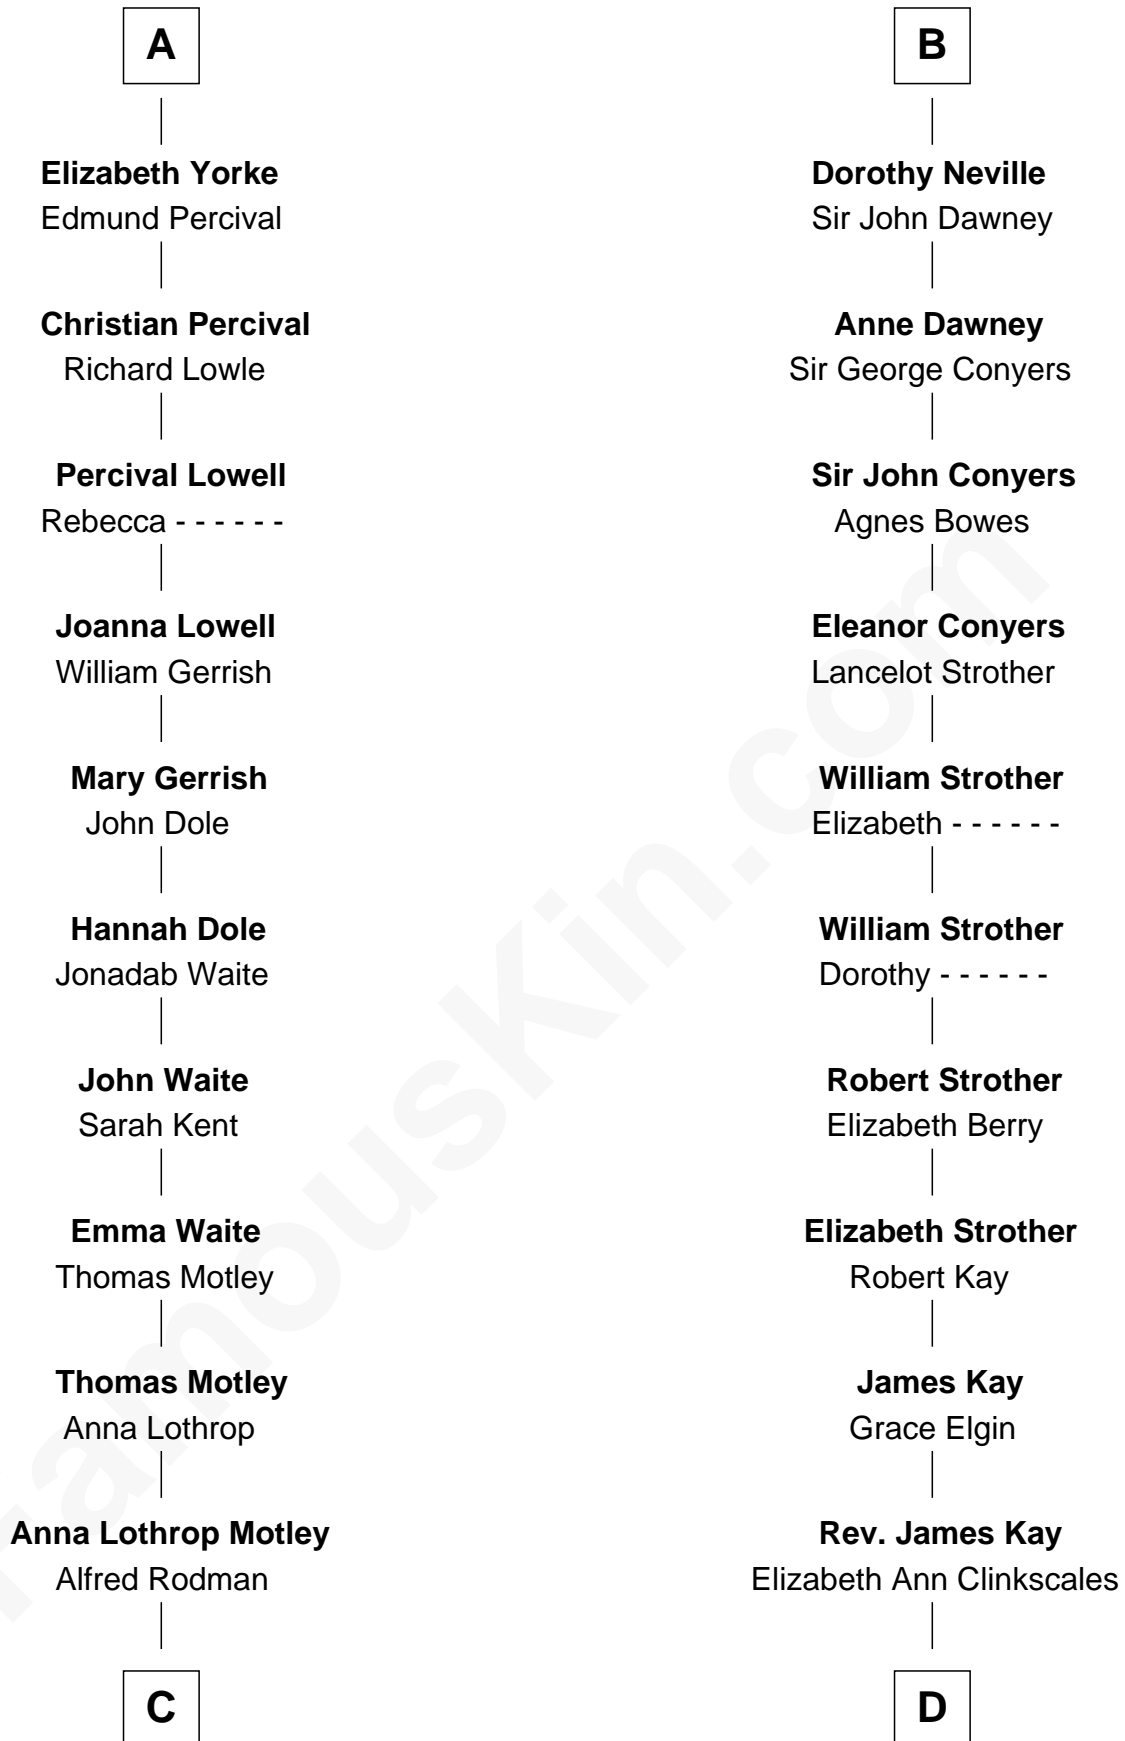

FamousKin.com Relationship Chart of

Tuesday Weld

TV and Movie Actress

20th cousin 1 time removed of

Jimmy Carter

39th U.S. President

Humphrey de Bohun
Elizabeth Plantagenet

C

Eloise Rodman
Stephen Minot Weld

Edward Motley Weld
Sarah Lothrop King

Lothrop Motley Weld
Yosene Balfour Ker

Tuesday Weld
TV and Movie Actress

D

Mary Kay
John Pratt

James E. Pratt
Sophronia C. Cowan

Nina Pratt
William Archibald Carter

Earl Carter
Lillian Gordy

Jimmy Carter
39th U.S. President

FamousKin.com